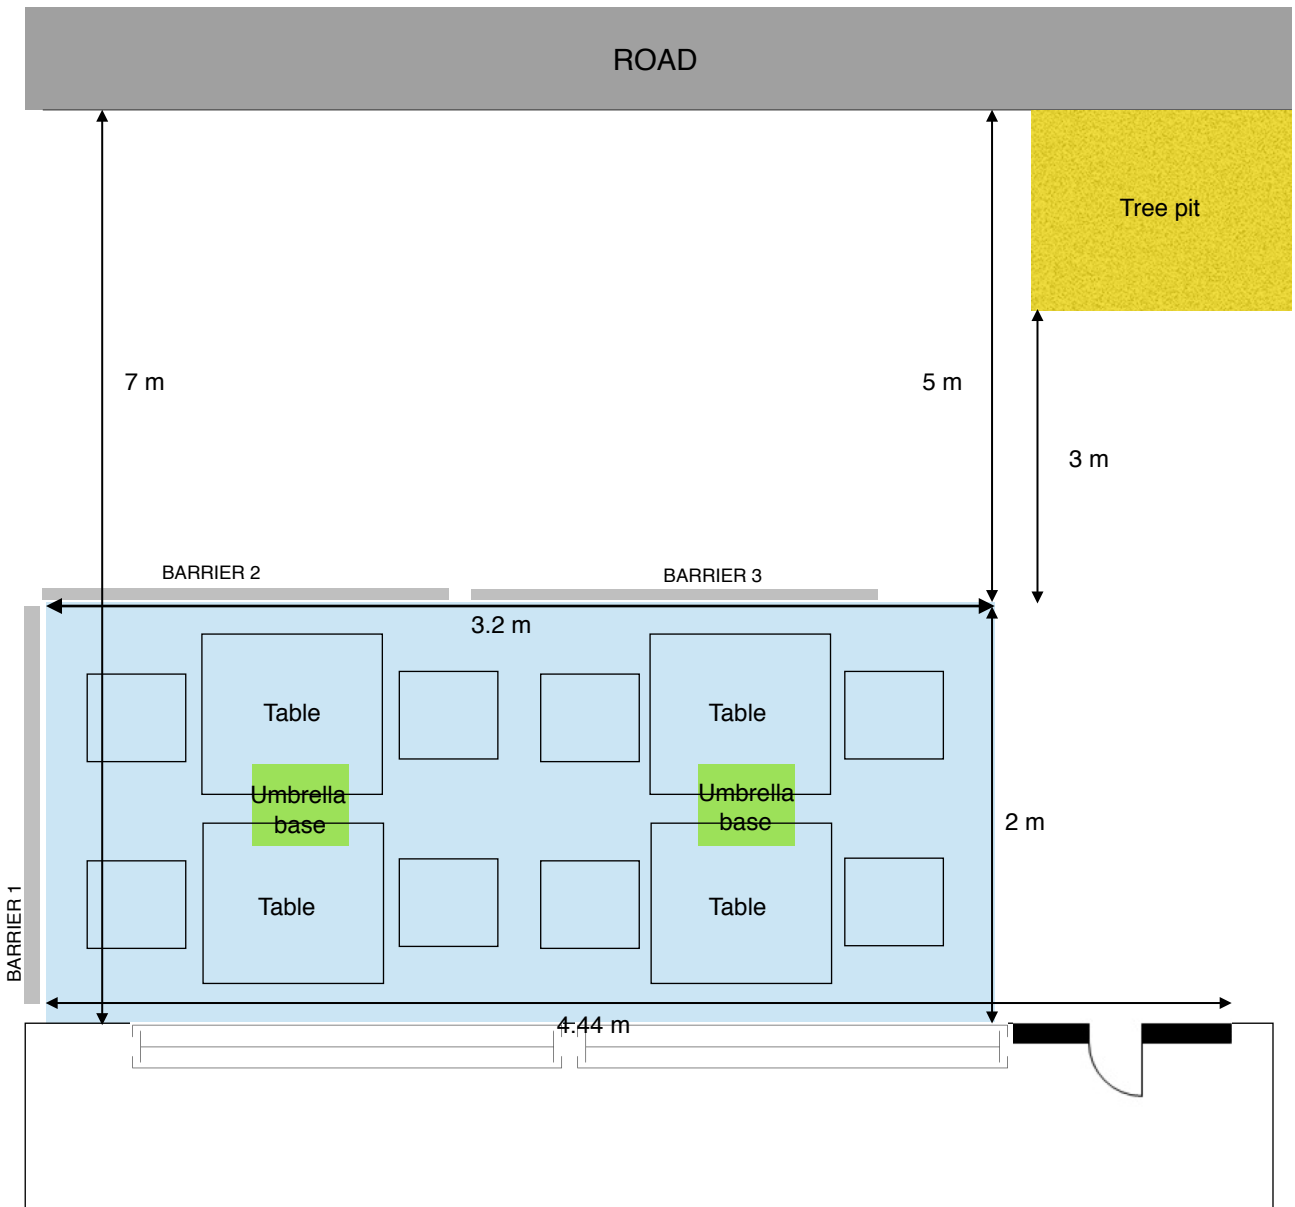

# Plan

- Barrier 1 - 2m
- Barrier 2 - 1.5m
- Barrier 3 - 1.5m

Umbrella  
2 m<sup>2</sup>

## Chairs:

Height: 810 mm  
Width: 580 mm  
Depth: 610 mm  
Seat height: 450 mm  
Arm height: 640 mm  
Stackable: Yes  
Outdoor: Yes  
Weight (KG): 8.00

## Tables:

Table height: 750 mm  
Top size: 700 x 700 mm  
Outdoor: Yes  
Weight (KG): 18.00