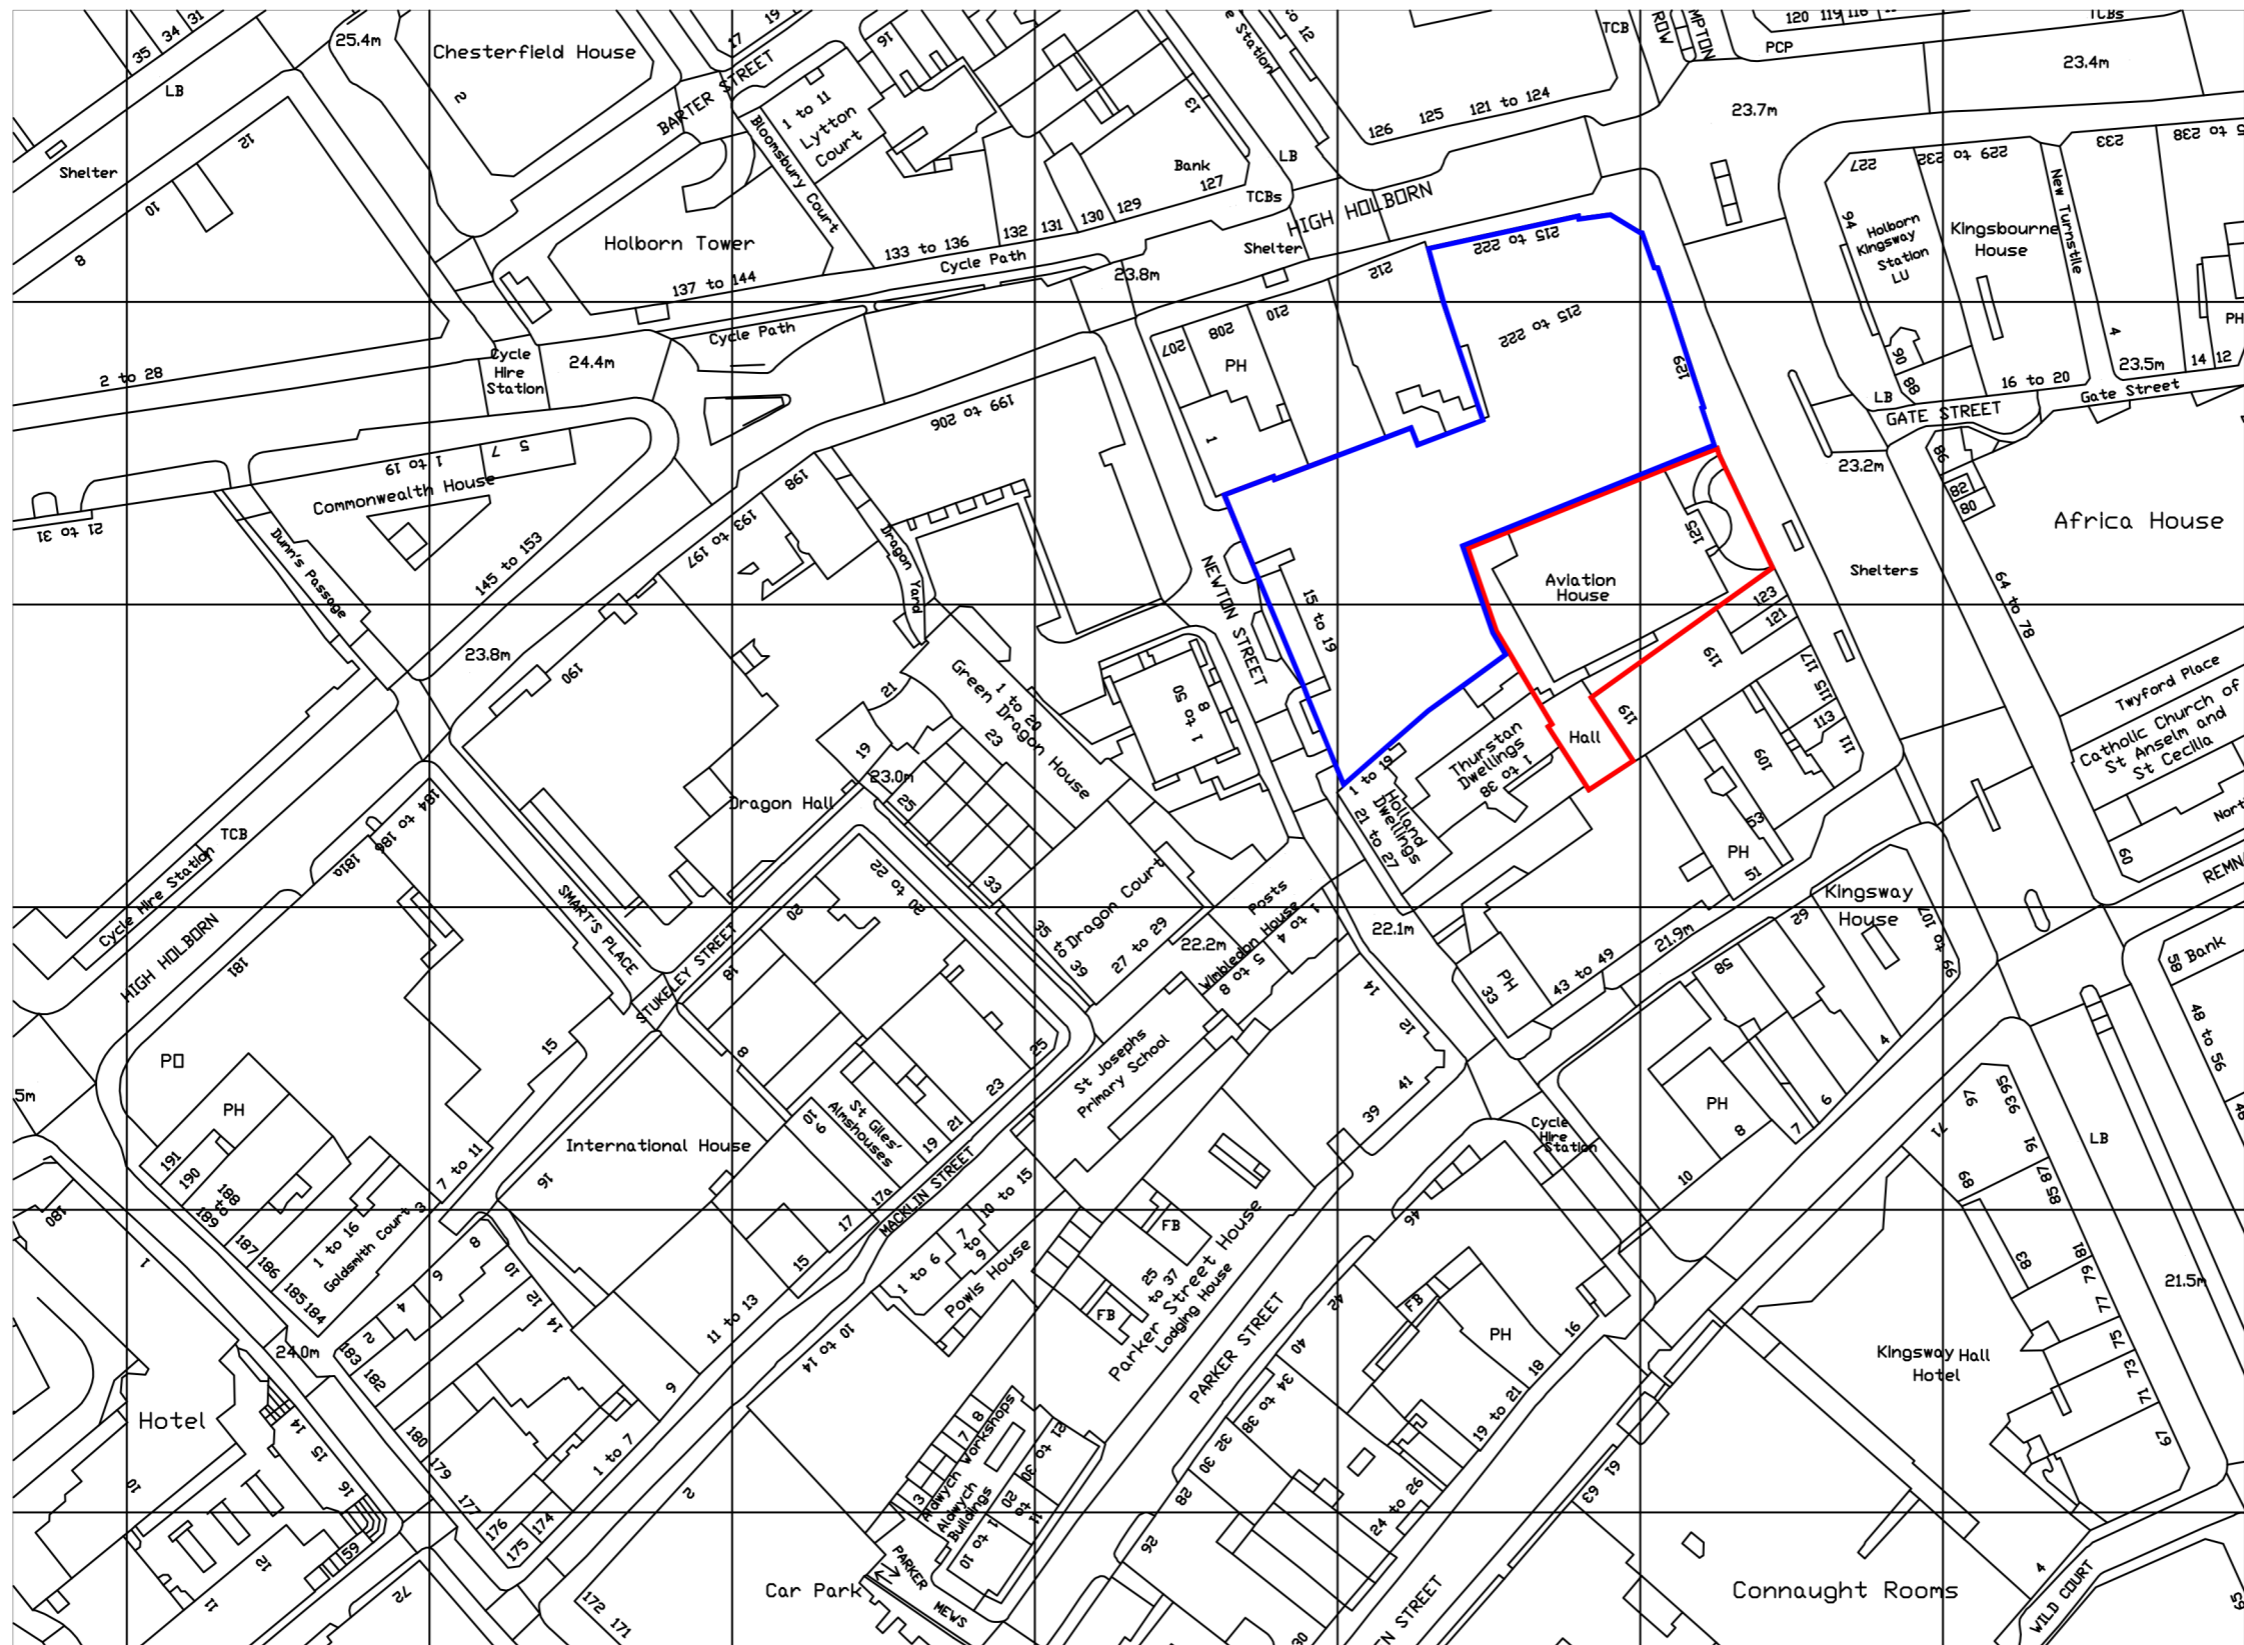

DO NOT SCALE OFF THIS DRAWING
REPORT ANY ERRORS OR
DISCREPANCIES TO THE ARCHITECT
PROMPTLY

SCALE BAR:

MOXLEY
ARCHITECTS

47 Clapham High St
London SW4 7TL
www.moxley.co.uk

T +44 (0) 7720 8968
F +44 (0) 7627 2533
E info@moxley.co.uk

Client:
BNP

Project:
Parker Tower Circular Window

No	Date	By	Comments

Drawing Title:
Location Plan

Status: **PLANNING**

Scale: 1:1250 @ A3

Date: April 2017

Drawn: GH

Chkd:

Project:

Issuer:

Number:

Rev:

767MOX9001 A

MAL project file:

© Moxley Architects Limited

Reg No 2247305