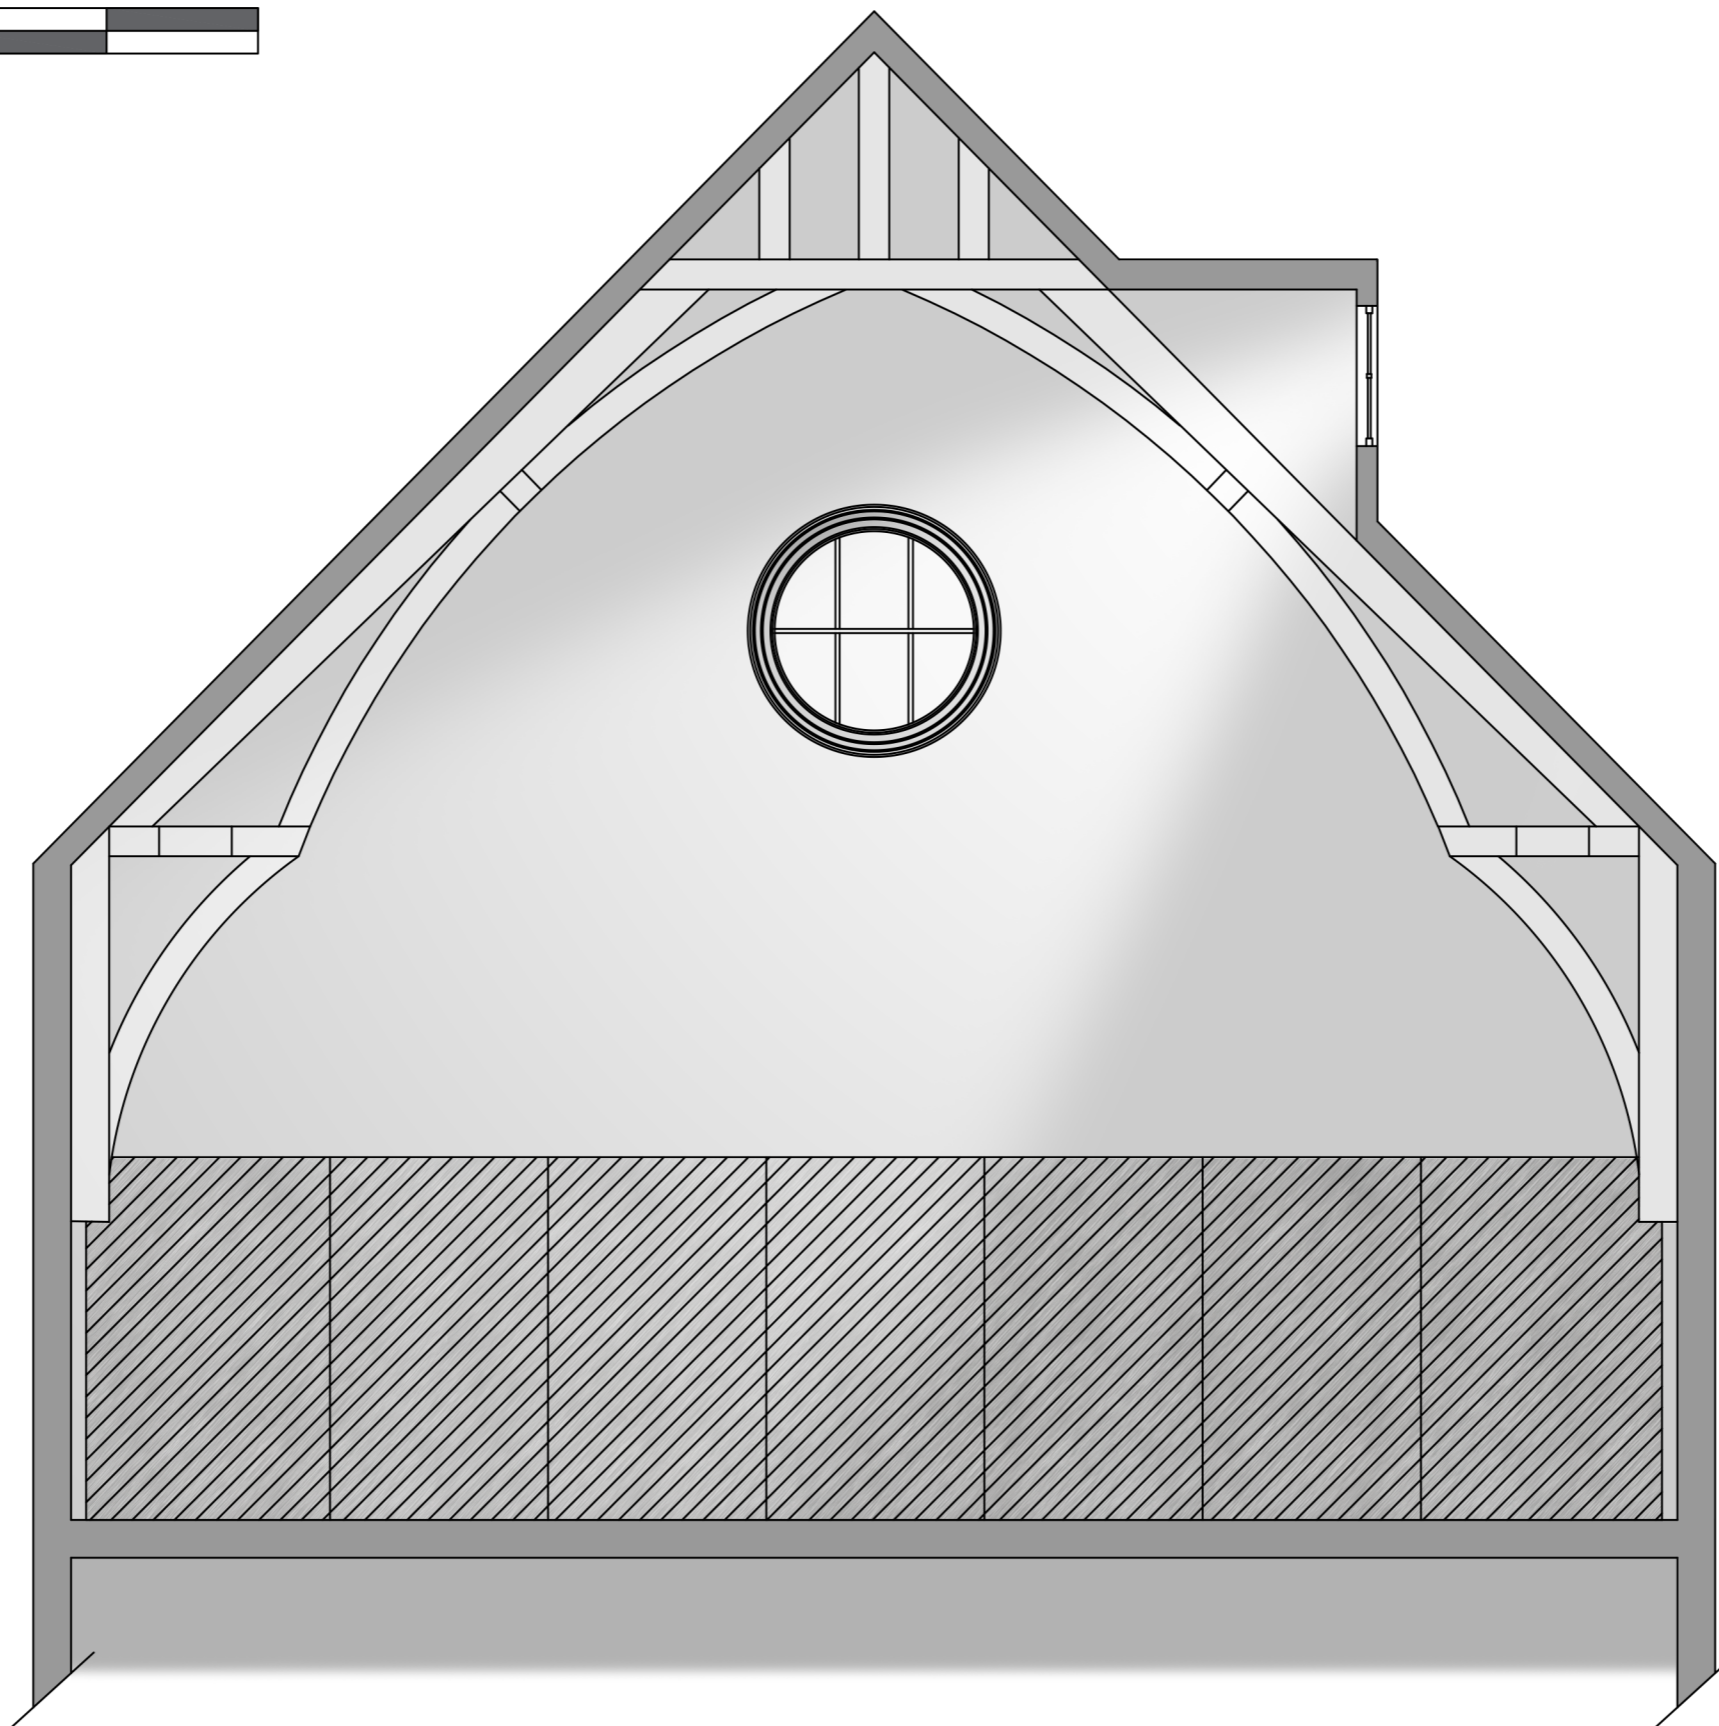

DO NOT SCALE OFF THIS DRAWING
REPORT ANY ERRORS OR
DISCREPANCIES TO THE ARCHITECT
PROMPTLY

MOXLEY
ARCHITECTS

47 Clapham High St London SW4 7TL
T +44 (0) 7720 8968 F +44 (0) 7627 2533
www.moxley.co.uk E info@moxley.co.uk

Client: **BNP**
Project: **Parker Tower Circular Window**

No	Date	By	Comments

Drawing Title: **Internal Elevation**
Status: **PLANNING**

Scale: 1:100 @ A3			
Date: April 2017	Drawn: GH	Chkd:	
Project:	Issuer:	Number:	Rev:
768MOX	9002	A	
MAL project file:			
© Moxley Architects Limited			Reg No 2247305