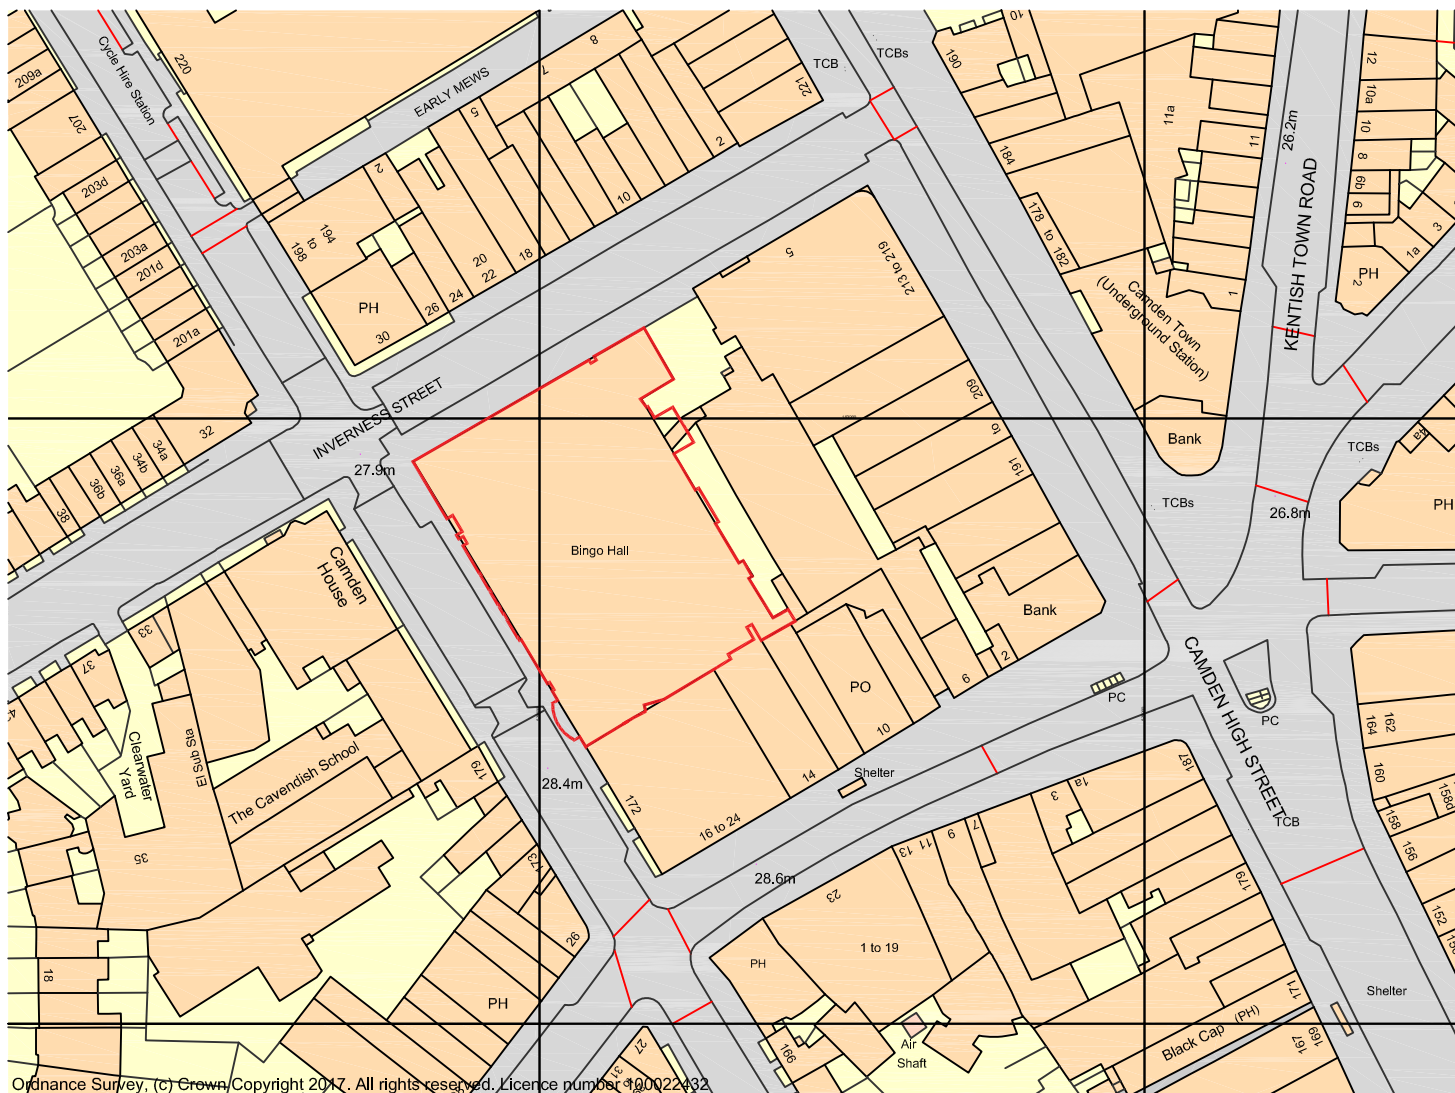

rev.	date	description

Roberts Limbrick
ARCHITECTS

project

180 ARLINGTON ROAD
CAMDEN TOWN
LONDON
NW1 7HL

client

THE RANK GROUP GAMING

drawing

SITE LOCATION PLAN

status

PLANNING

ROBERTS LIMBRICK LTD

The Carriage Building, Bruton Way,
Gloucester, GL1 1DG ☒

The Estates Office, 25 - 26 Gold Tops,
Newport, NP20 4PG ☐

T. 03333 405 500
mail@robertslimbrick.com
www.robertslimbrick.com

Registered Office : England No. 06658029

scale 1/1250 @ A4

date 19/04/17 **author** DNEJ

project drg no. **rev.**

8571 PL001