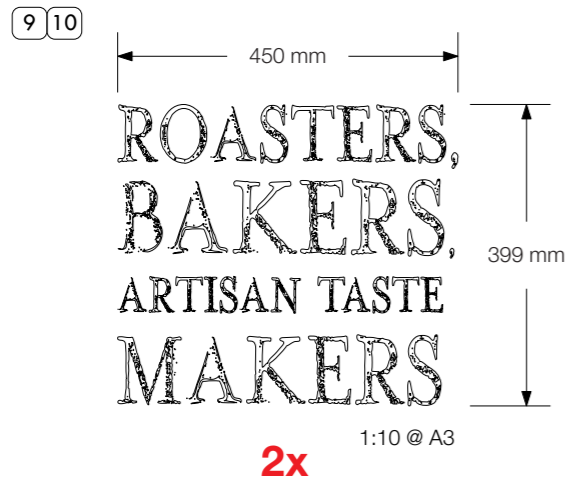

- 9/10. 2x reverse applied stencilled effect white lettering/logos to windows.
11. 1x reverse applied white Soho Coffee Co. logo to centre window.
12. 1x reverse applied cream Soho Coffee Co. logo & Soho purple vinyl background applied to large ground floor window.
13. Reverse applied Soho purple vinyl to upper fascia level glazed area.