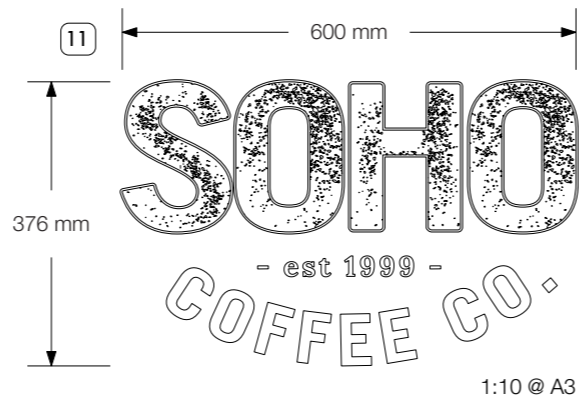

Purple	
Colour	Dulux Twilight Cinders 1
Pantone	518
Cream lettering ref	
Pantone	7402

- 2/3. 2x fabricated drop rod suspended powder coated Soho purple aluminium tray signs incorporating built up copper effect letters with 40mm cabochon bulb letters to faces & cream vinyl detail.
- 4/5. 2x fabricated double sided aluminium projection signs powder coated Soho purple with applied cream vinyl detail to each face. To be illuminated by 2x slimline LED troughlights.
- 6/7. 2x reverse applied stencilled effect white lettering/logos to entrance doors.
- 8. 1x reverse applied stencil effect cream letters & Soho purple vinyl background applied to existing upper glazed fascia.

KEELEY ST. ELEVATION  
1:50 @ A3

- 9/10. 2x reverse applied stencilled effect white lettering/logos to windows.
- 11. 1x reverse applied white Soho Coffee Co. logo to centre window.
- 12. 1x reverse applied cream Soho Coffee Co. logo & Soho purple vinyl background applied to large ground floor window.
- 13. Reverse applied Soho purple vinyl to upper fascia level glazed area.