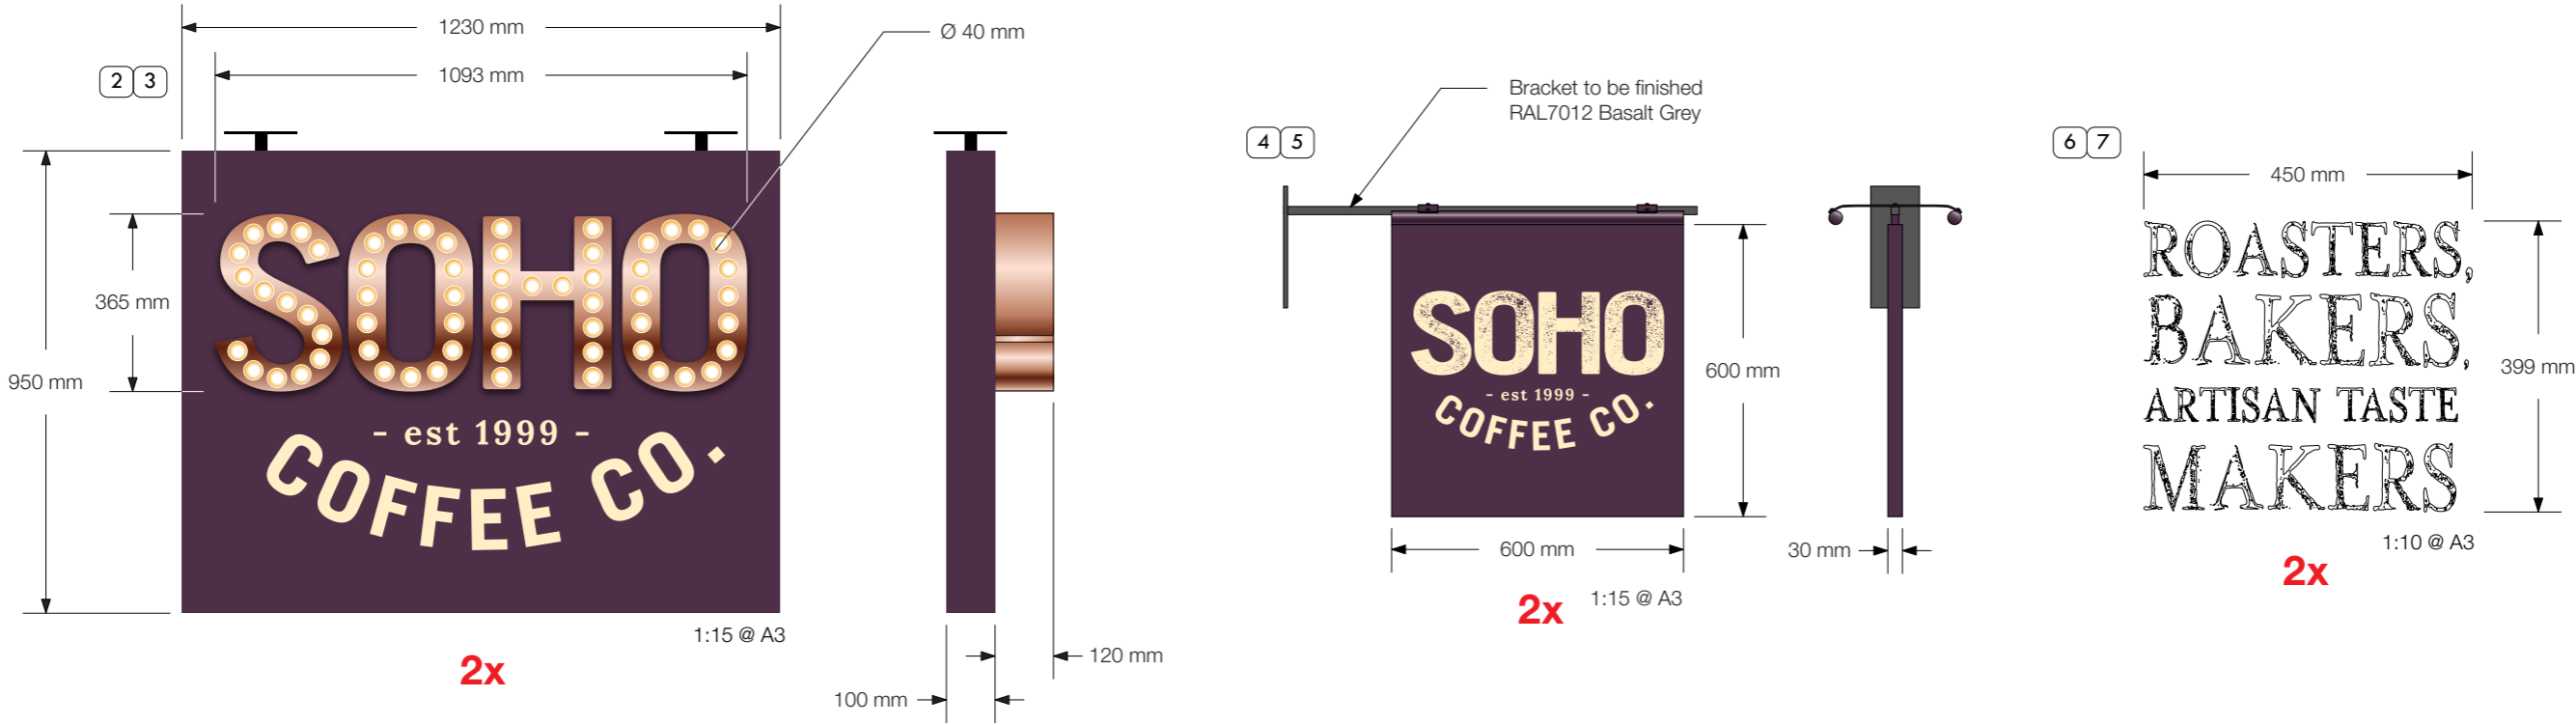

Purple	
Colour	Dulux Twilight Cinders 1
Pantone	518
Cream lettering ref	
Pantone	7402

- 2/3. 2x fabricated drop rod suspended powder coated Soho purple aluminium tray signs incorporating built up copper effect letters with 40mm cabochon bulb letters to faces & cream vinyl detail.
- 4/5. 2x fabricated double sided aluminium projection signs powder coated Soho purple with applied cream vinyl detail to each face. To be illuminated by 2x slimline LED troughlights.
- 6/7. 2x reverse applied stencilled effect white lettering/logos to entrance doors.
- 8. 1x reverse applied stencil effect cream letters & Soho purple vinyl background applied to existing upper glazed fascia.

KEELEY ST. ELEVATION  
1:50 @ A3

- 9/10. 2x reverse applied stencilled effect white lettering/logos to windows.
- 11. 1x reverse applied white Soho Coffee Co. logo to centre window.
- 12. 1x reverse applied cream Soho Coffee Co. logo & Soho purple vinyl background applied to large ground floor window.
- 13. Reverse applied Soho purple vinyl to upper fascia level glazed area.