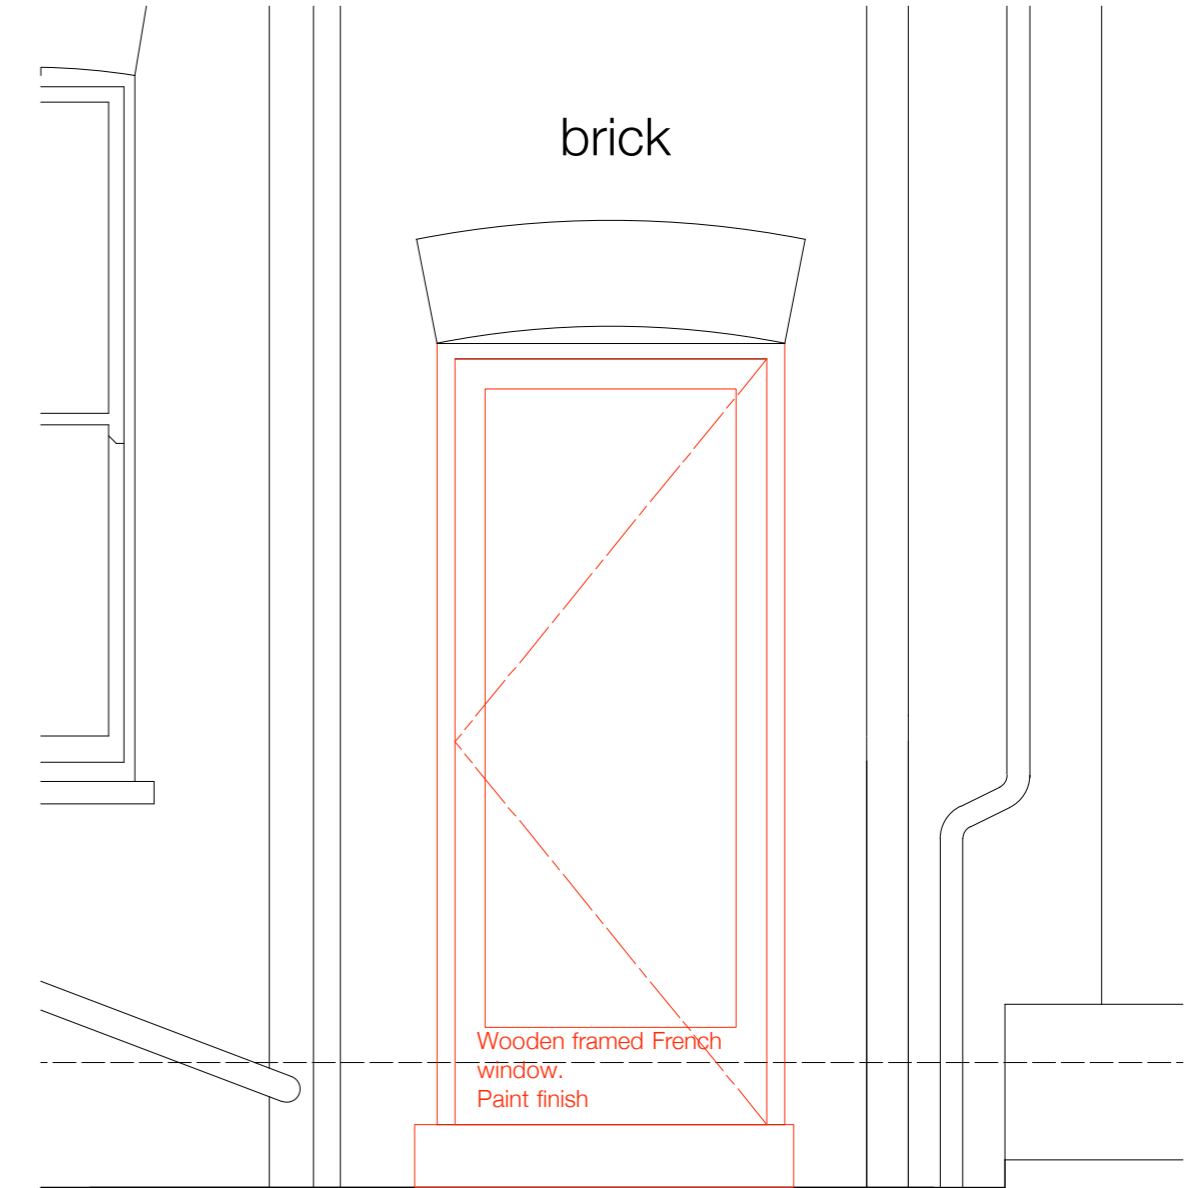

EXISTING WINDOW  
ELEVATION  
1:20 AT A3

PROPOSED NEW DOOR IN WINDOW OPENING  
ELEVATION  
1:20 AT A3

PHOTOS OF EXISTING WINDOW

EXISTING WINDOW  
PLAN  
1:20 AT A3

PROPOSED NEW DOOR IN WINDOW OPENING  
PLAN  
1:20 AT A3

No.	Date	By	Comments

<b>PLANNING</b>				
Status				
GREENCROFT GARDENS				
Mowbray Crawshaw Architects LLP				
Studio 113, Curtain House, 134-146 Curtain Rd, London, EC2A 9AR				
Tel: +44 (0)20 7039 3484				
Title				
EXISTING WINDOW AND PROPOSED DOOR IN SAME OPENING				
Drawing Number				
095 SKD 04				
Drawn	Checked	Scale	Date	Revision
AC		1:20 @ A3	20/04/17	A