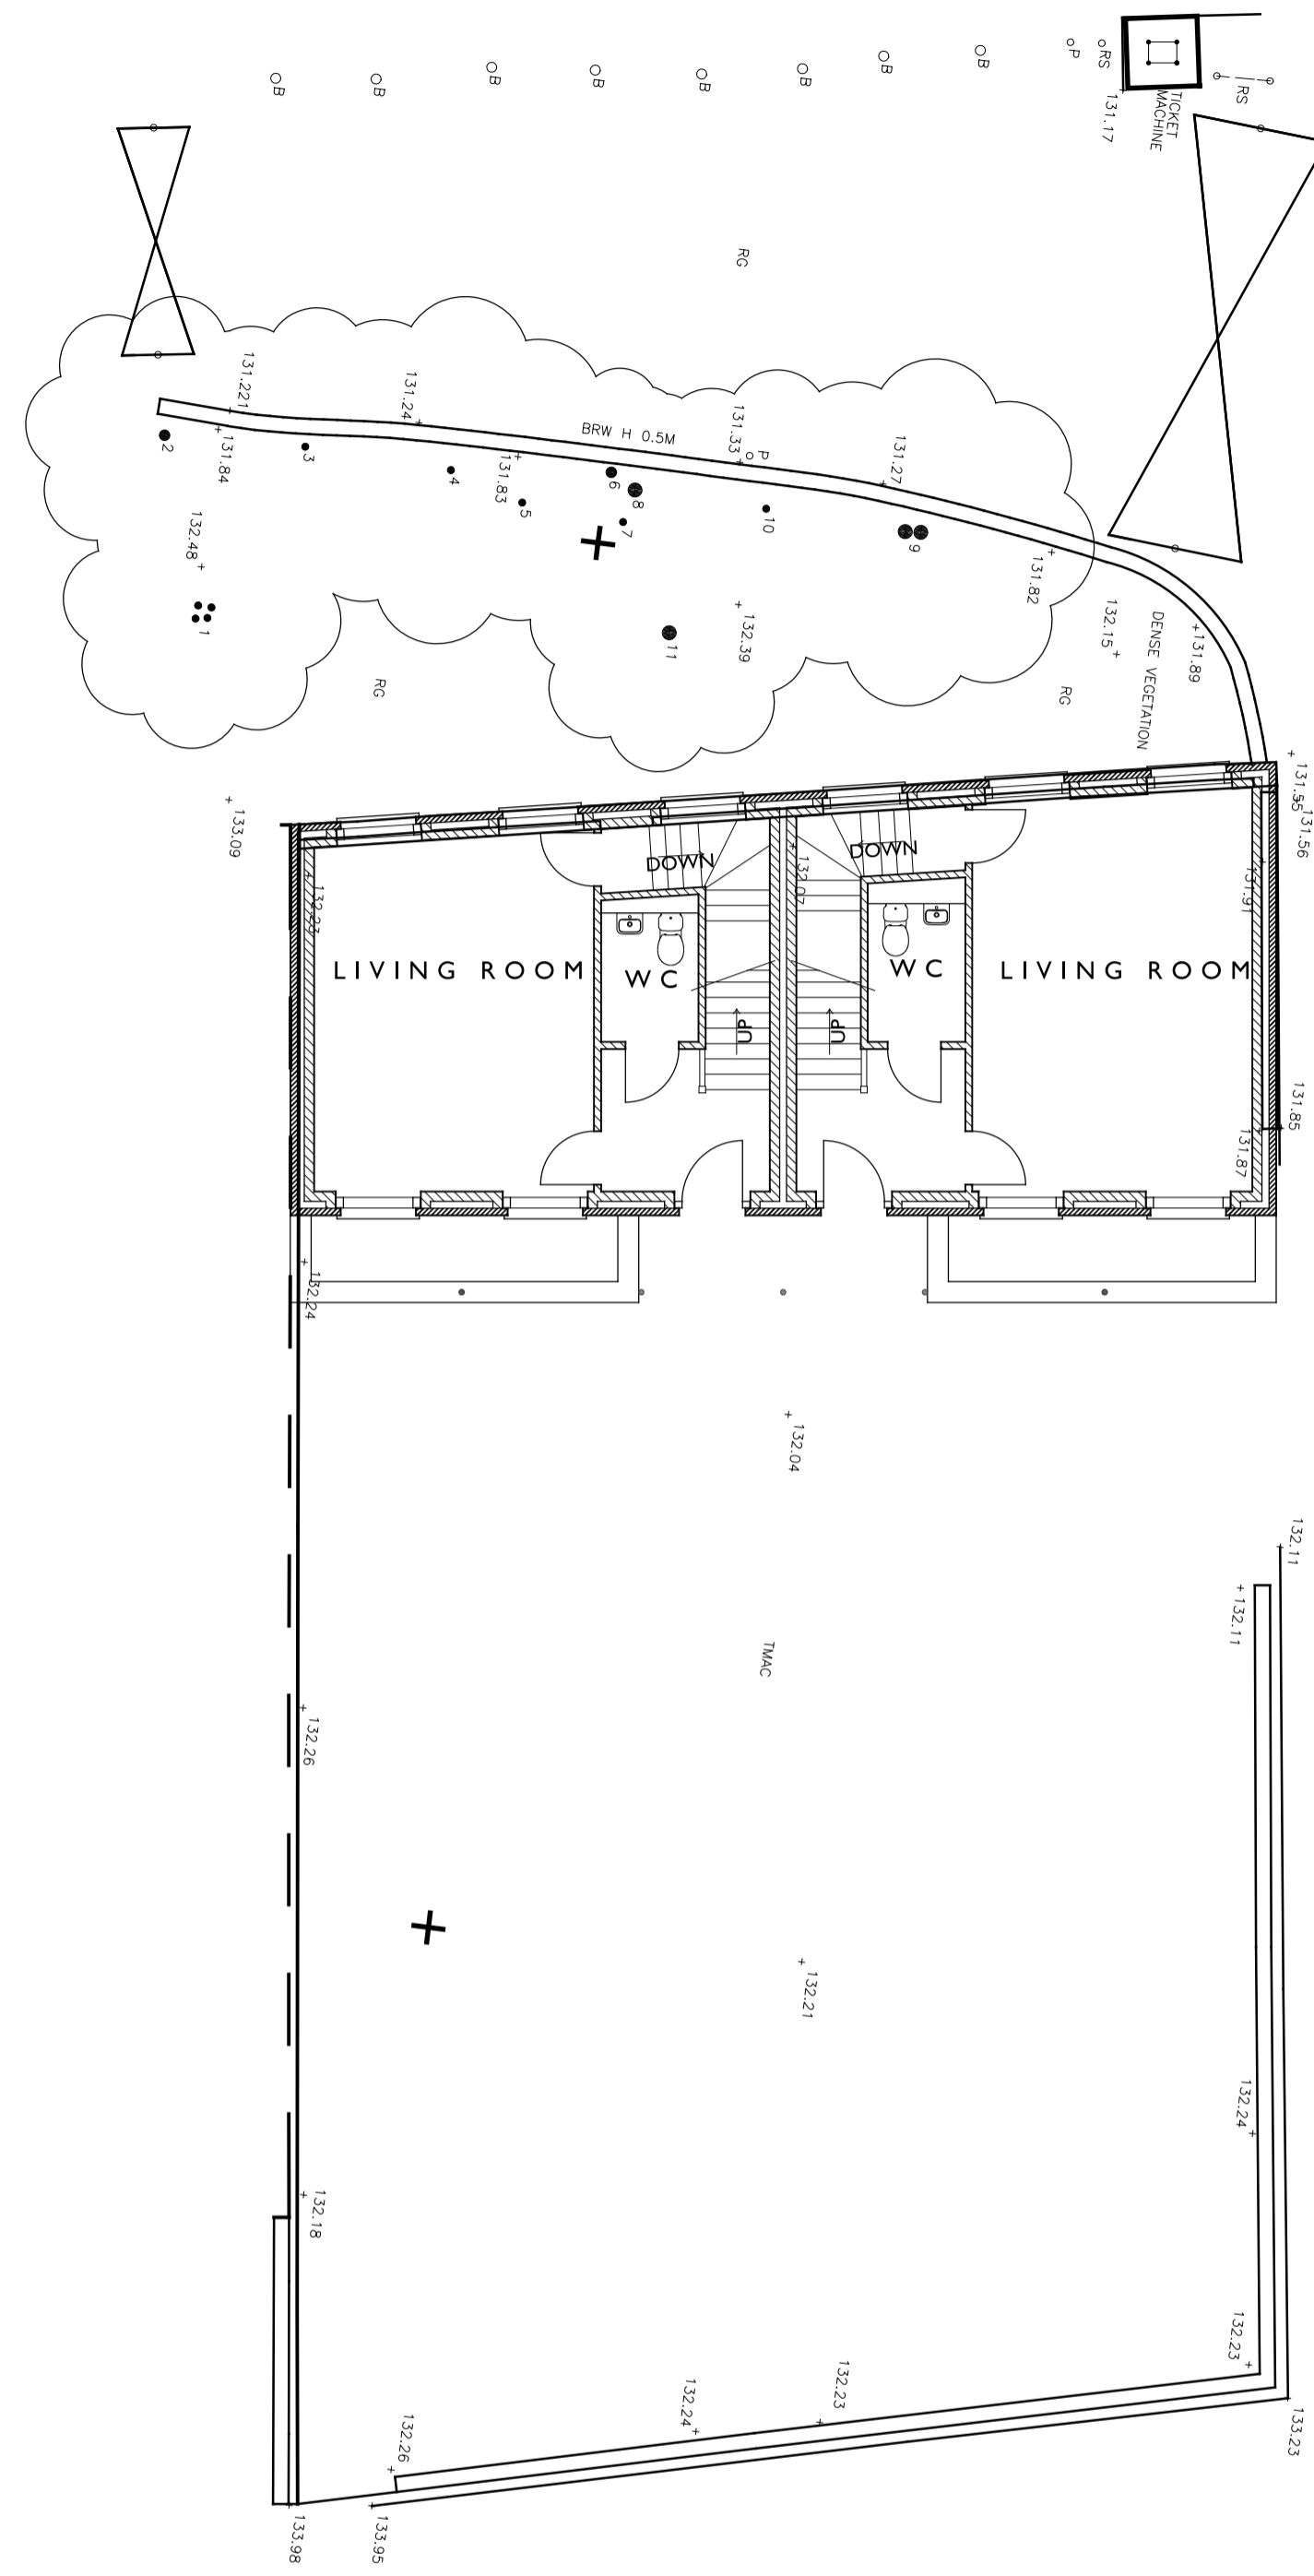

PROPOSED DESIGN FOR TWO HOUSES BESIDE JACK STRAWS CASTLE.  
DRAWING TITLE.

SITE PLAN  
( AS EXISTING )  
SCALE 1:100

SITE PLAN  
( SHOWING PROPOSED  
LOCATION FOR NEW BUILD )  
FOR SITE LAYOUT REFER TO LANDSCAPE DESIGNERS DRAWINGS  
SCALE 1:100

REVISIONS:  
REV A - LOCATION PLAN REMOVED FROM DRAWING - 23-03-2017

QUINLAN TERRY ARCHITECT  
OLD EXCHANGE,  
HIGH STREET, DEDHAM,  
ESSEX, CO7 6HA

16TH MARCH 2017

DRAWING No:- 1370 / 5 'A'

SCALE:- 1:100 @ A1

SITE PLANS