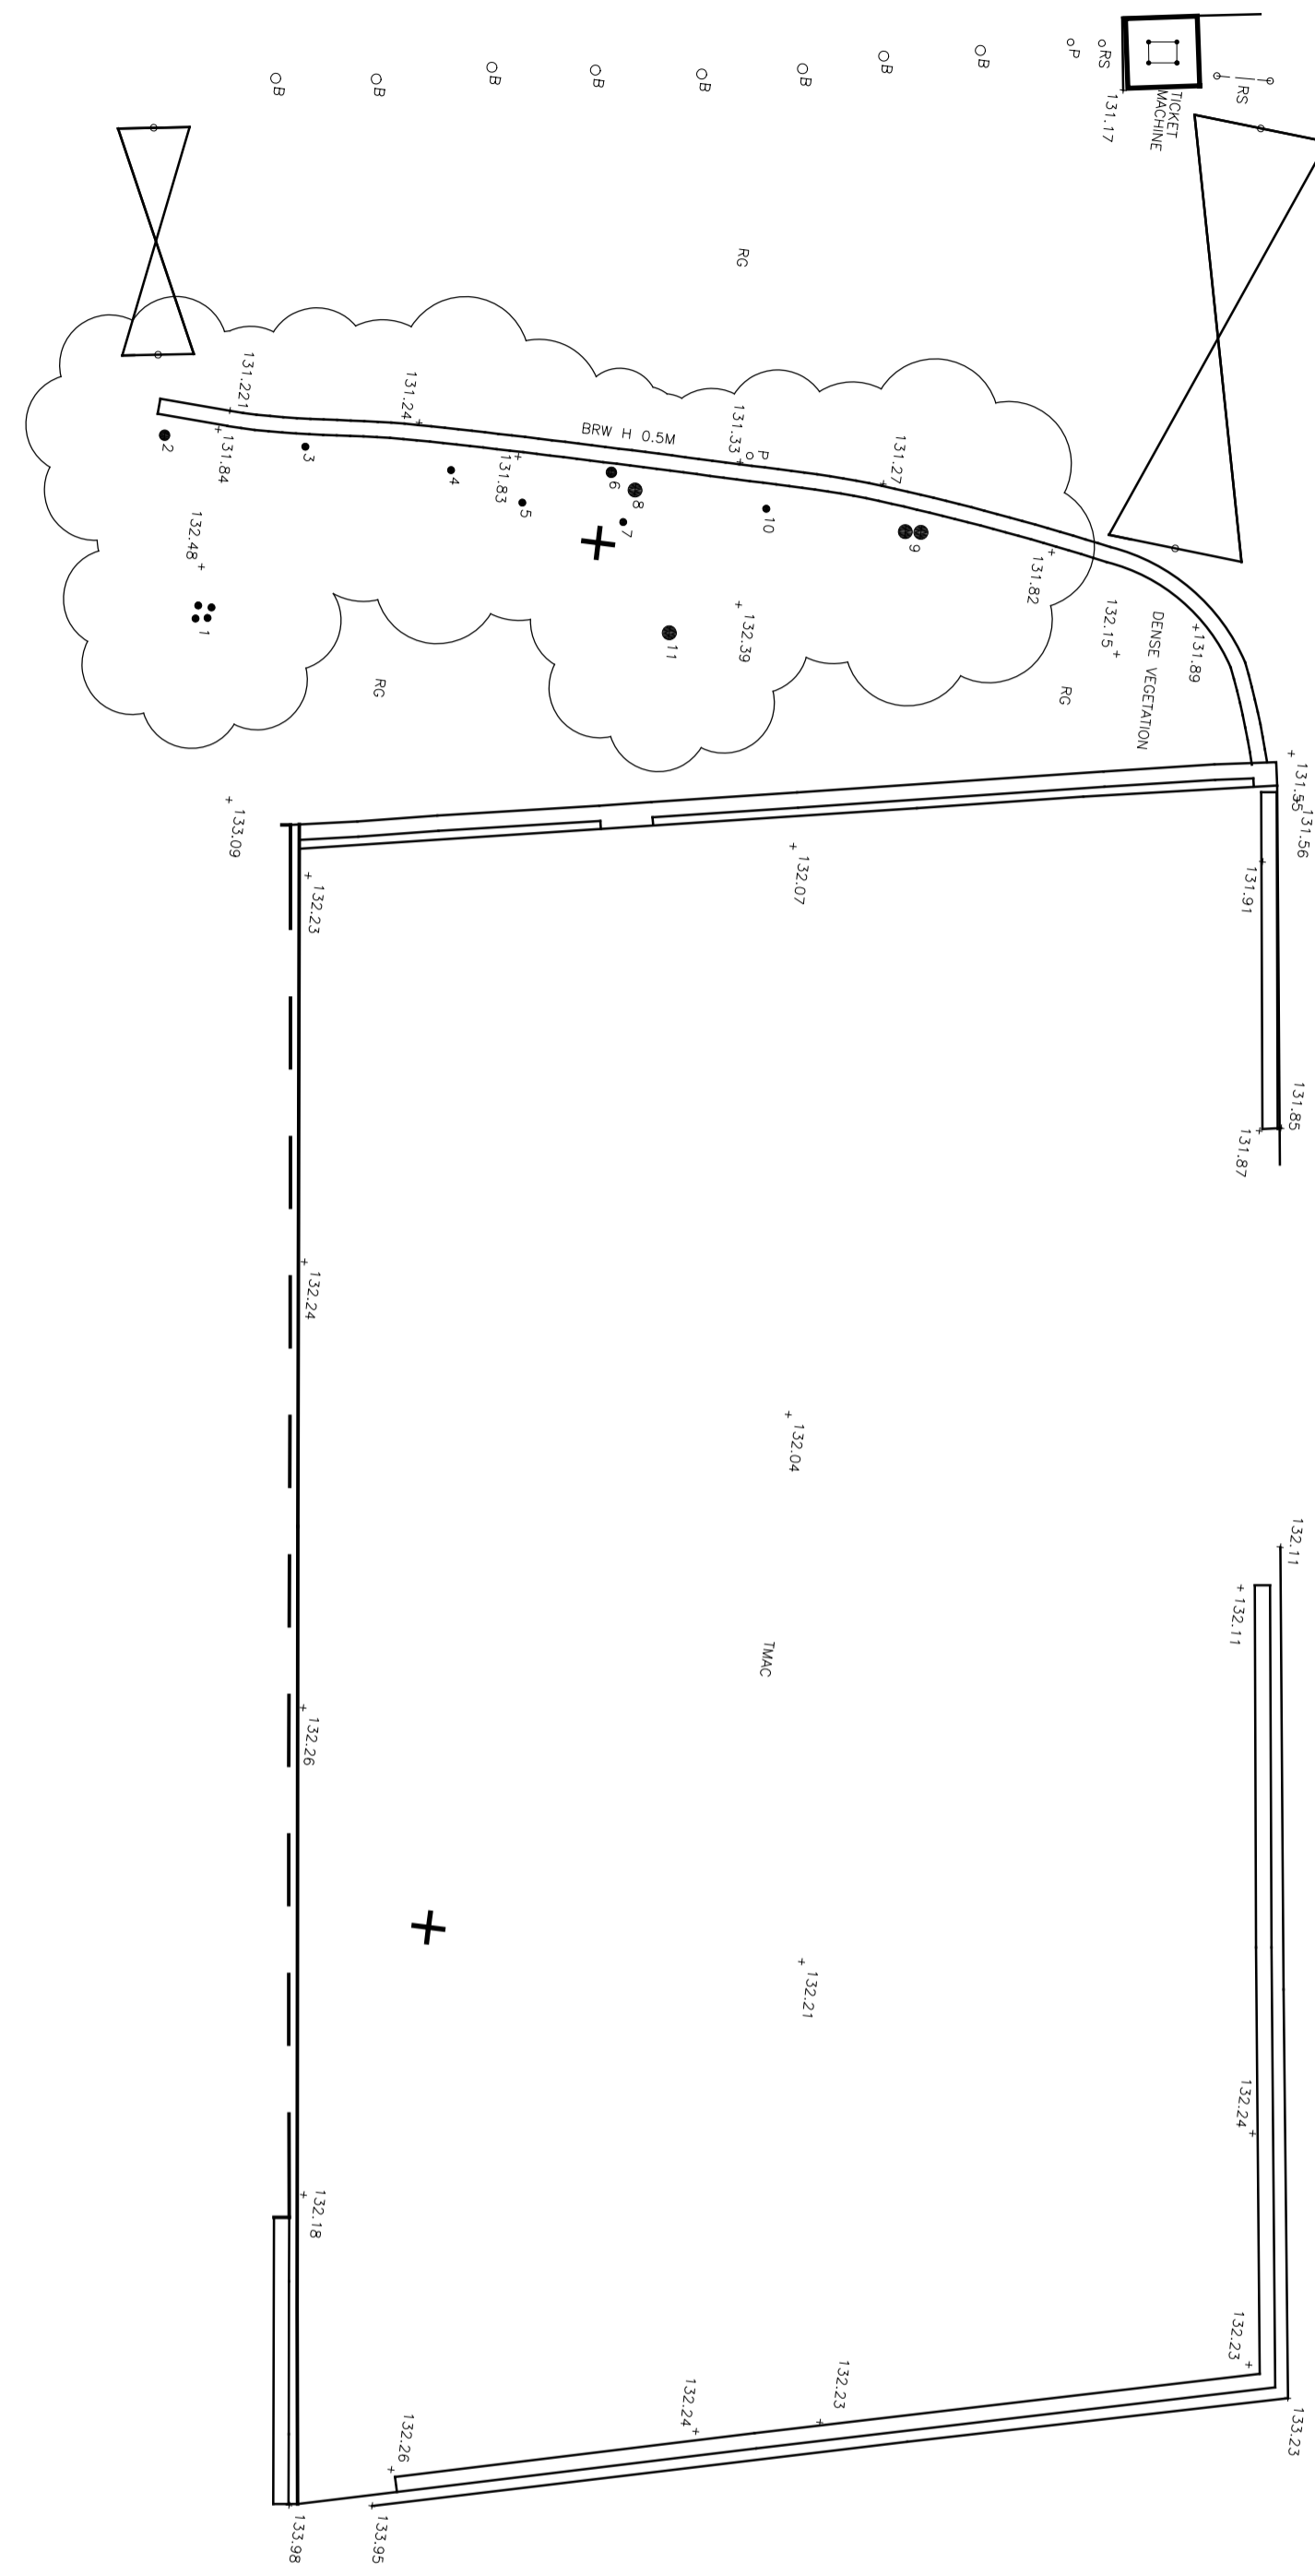

PROPOSED DESIGN FOR TWO HOUSES BESIDE JACK STRAWS CASTLE.  
DRAWING TITLE.

SITE PLAN  
( AS EXISTING )  
SCALE 1:100

SITE PLAN  
( SHOWING PROPOSED  
LOCATION FOR NEW BUILD )  
FOR SITE LAYOUT REFER TO LANDSCAPE DESIGNERS DRAWINGS  
SCALE 1:100

REVISIONS:  
REV A - LOCATION PLAN REMOVED FROM DRAWING - 23-03-2017

QUINLAN TERRY ARCHITECT  
OLD EXCHANGE,  
HIGH STREET, DEDHAM,  
ESSEX, CO7 6HA

16TH MARCH 2017

DRAWING No:- 1370 / 5 'A'

SCALE:- 1:100 @ A1

SITE PLANS