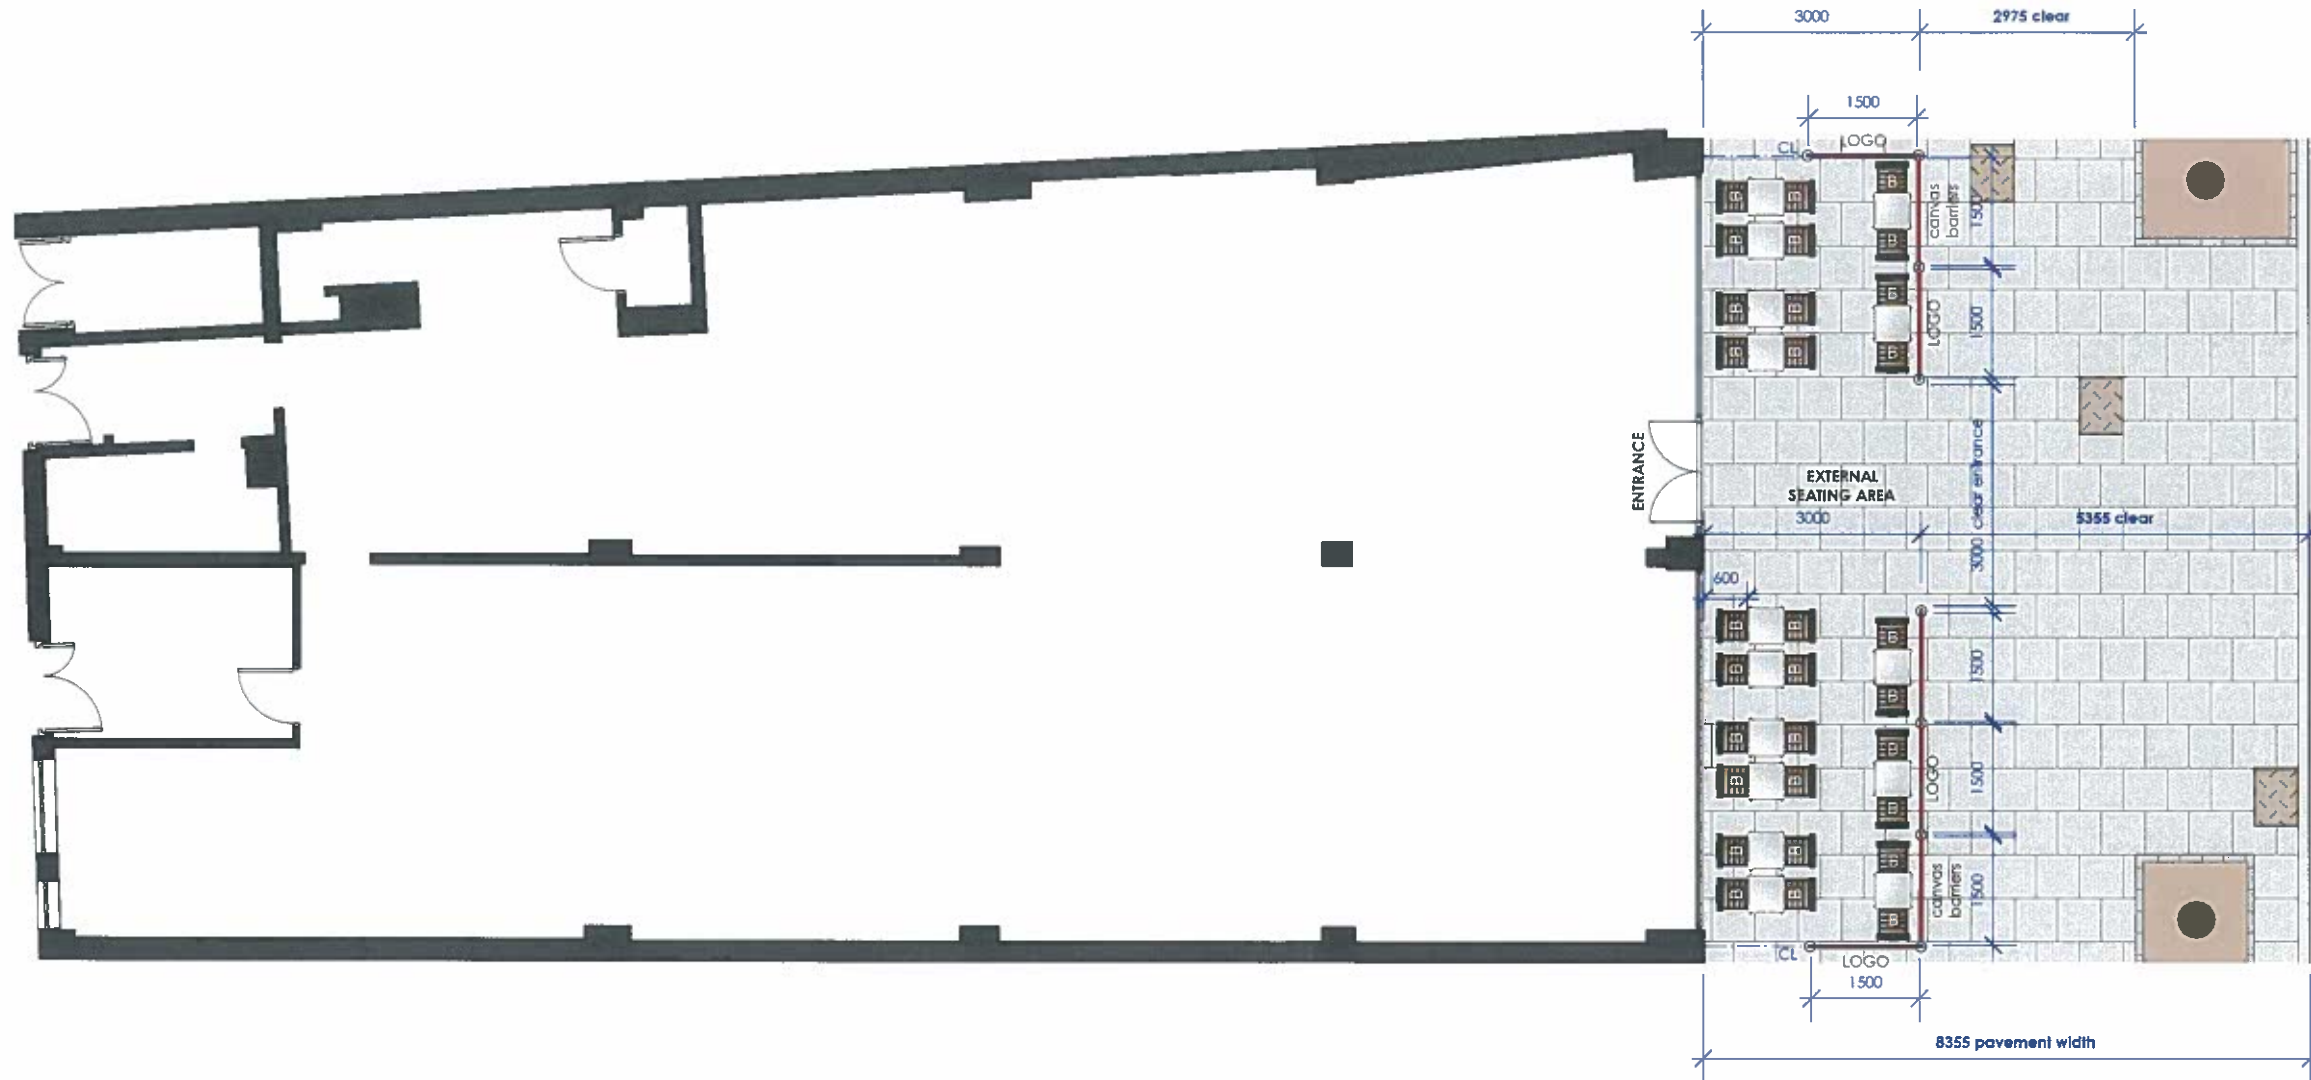

EXTERIOR CHAIRS

460w 525d 855h powder coated metal framed chair in black with teak shaped slats inset and fixed along rear elevation & underside. slot dim 410x60. refer to nuts & bolts SD-200-10.

SMALL EXTERIOR TABLES

500w 500d 730h moulded hinge to table top allowing table to fold away for ease of storage. stainless steel table support & base, rubber stoppers to feet. tops pastel grey laminate with black profile. ref. Irespa exterior grade A.03.1.0 refer to nuts & bolts SD-200-12.

SEATING BALUSTRADES

1500 wide with logo applied by AEL Leisure Ltd nuts & bolts SD-200-13. Free standing branded canvas balustrades on weighted aluminium posts.

FURNITURE : TOTAL COVERS = 30 No.
 exterior furniture to be brought in to store outside trading hours

| | | | |
|--|--|--|---|
| | SMALL EXTERIOR TABLES - 15no. refer to adjacent details. | | SEATING BALUSTRADES - 07no. refer to adjacent details. 4no with logos applied where shown |
| | EXTERIOR CHAIRS BLACK - 30no. refer to adjacent details. | | |