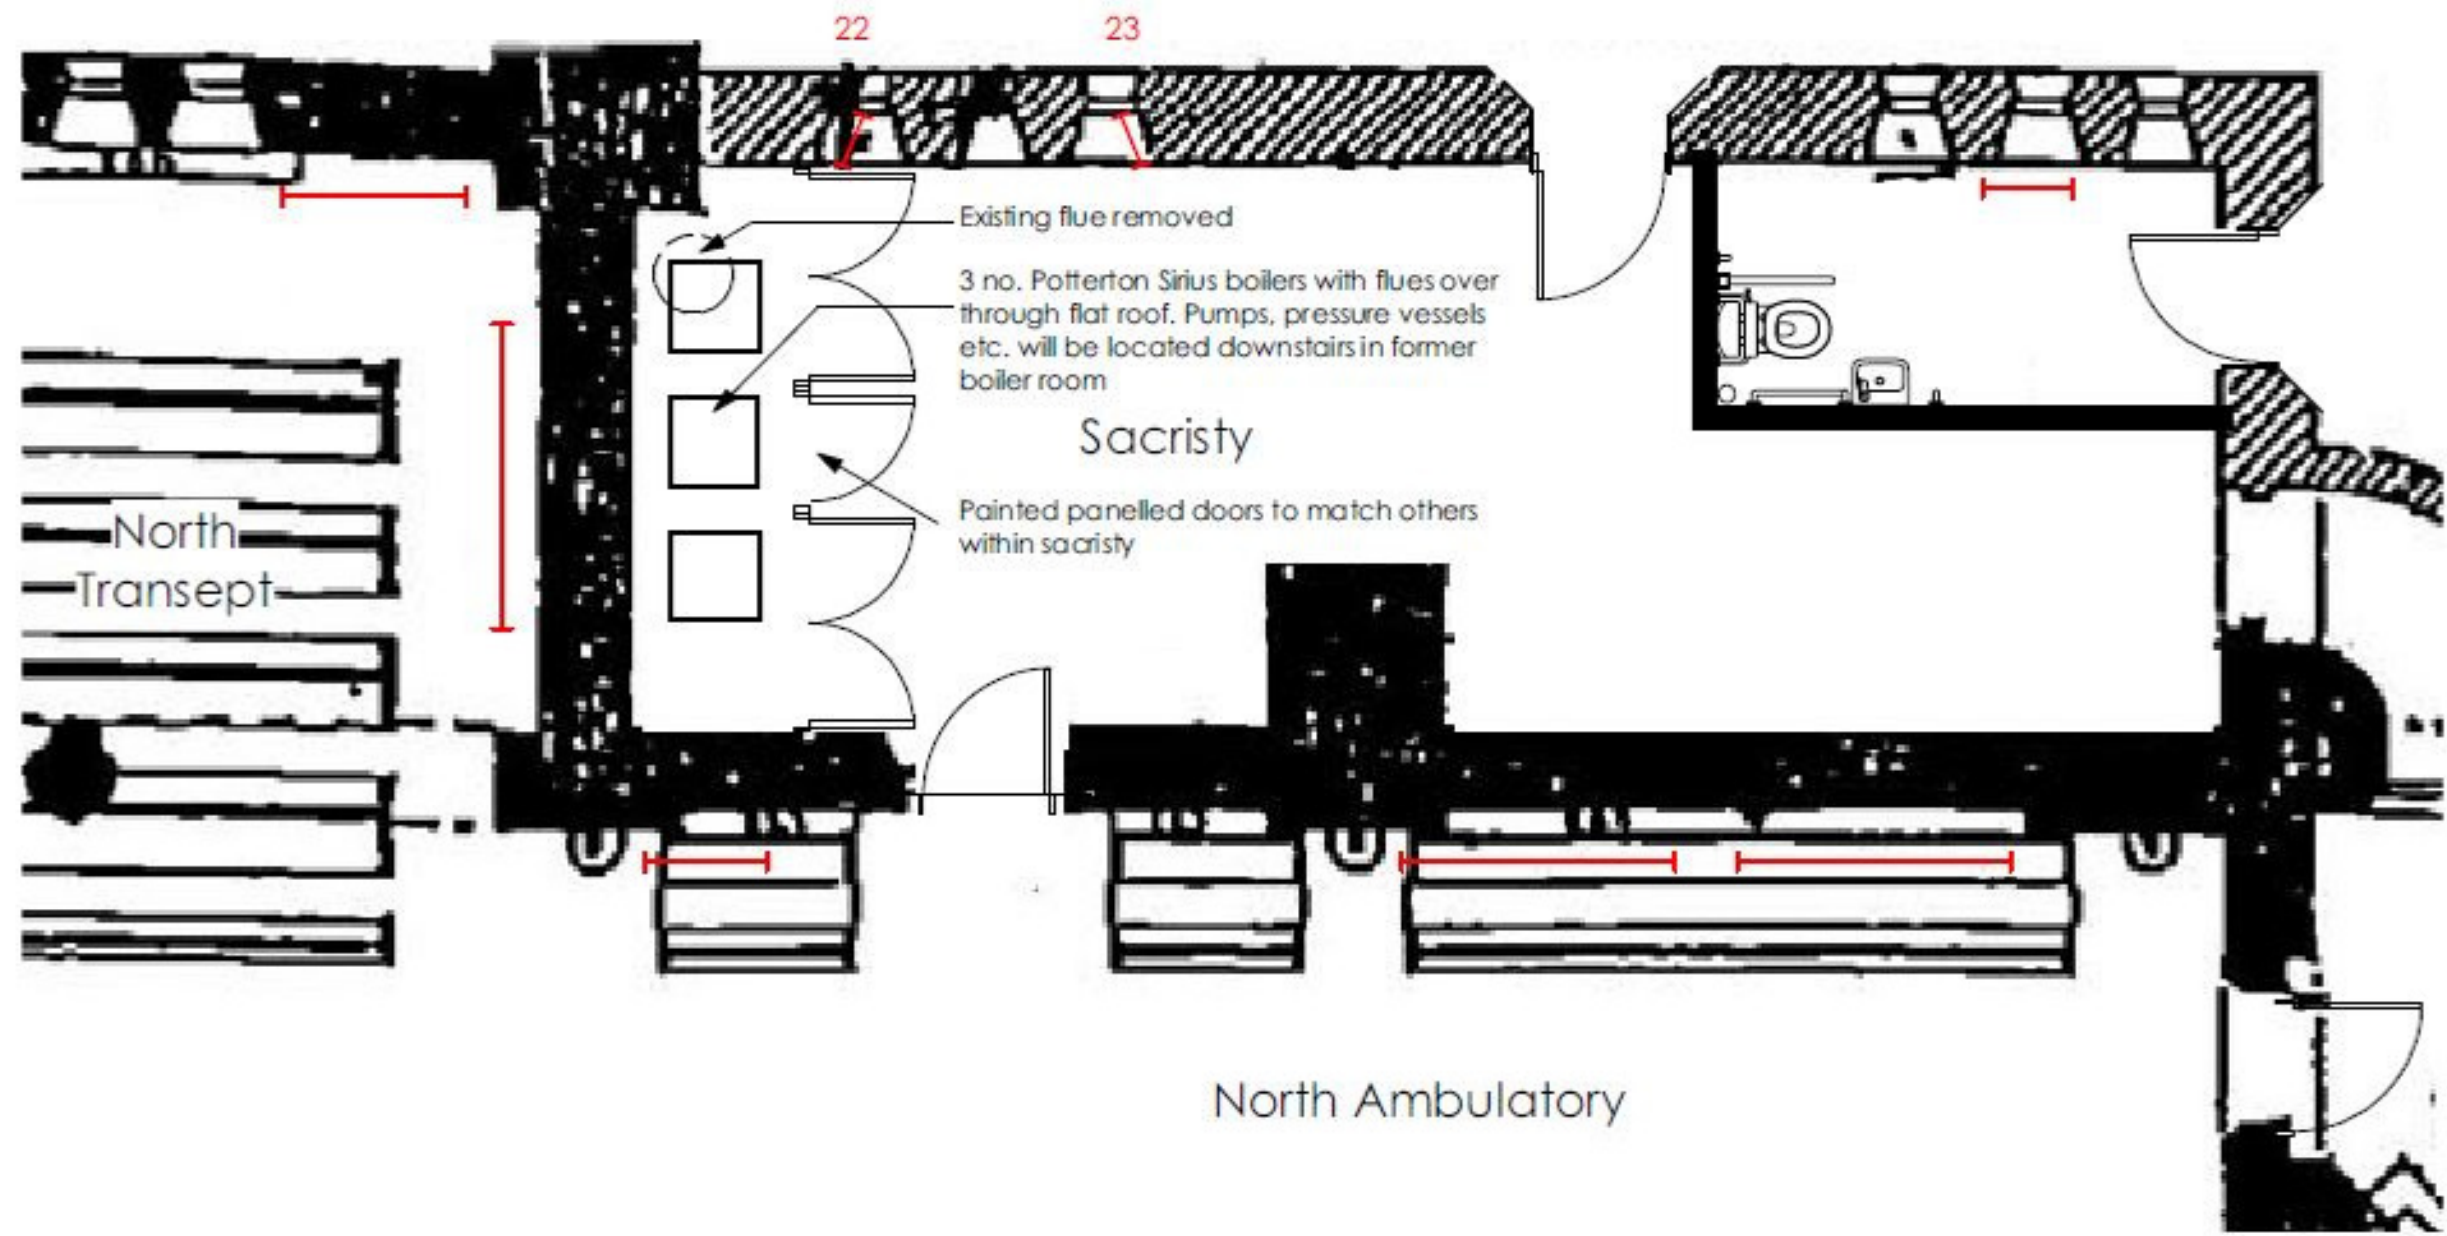

Cloister Ambulatory

metres

© Nye Saunders LLP Chartered Architects

This drawing is prepared for Local Authority approval on behalf of the applicant named below and/or named on the planning or building regulation application forms and may be used for no other purpose. The copyright of the drawing and designs remain the architect's. All copies are for information only about the application; they may be used for no other purpose without the express written permission of Nye Saunders LLP Chartered Architects.

client	Catholic Apostolic Church, Gordon Square, London
***	New boiler cupboard - plan detail

drawg no.	17008-06
scale	1:50@A3

revision	#-16/3/17
date	2017

Nye saunders
chartered architects
3 Church Street, Goddington, Surrey GU7 1EQ
Tel: 01483 418600 Fax: 01483 418655 e-mail: info@nyesaunders.co.uk