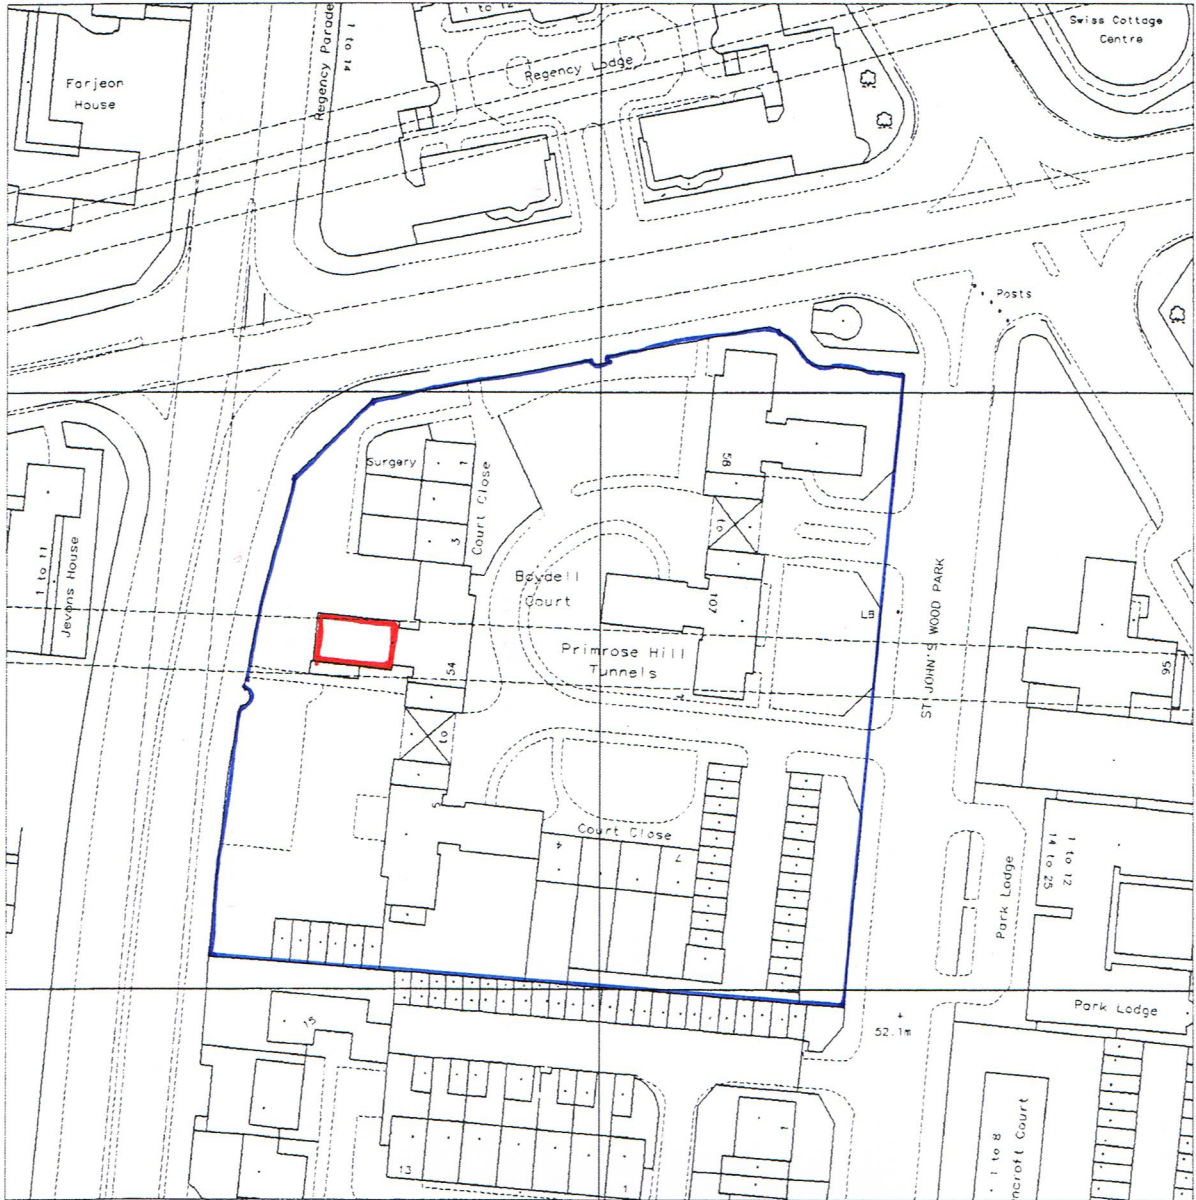

**Apartment 1011 Boydell Court
St. John's Wood Park, London NW8 6NH**

OS Site Location Plan

Produced 30 Nov 2006 from Ordnance Survey digital data and incorporating surveyed revision available at this date. © Crown Copyright 2006.

Reproduction in whole or in part is prohibited without the prior permission of Ordnance Survey.

Ordnance Survey and the OS symbol are registered trade marks and Siteplan a trade mark of Ordnance Survey, the national mapping agency of Great Britain.

Centre Coordinates: 526700 184065

National Grid sheet reference at centre of this Siteplan: TQ2684SE

Supplied by: The Glasgow Map Centre
Serial Number: 01225200