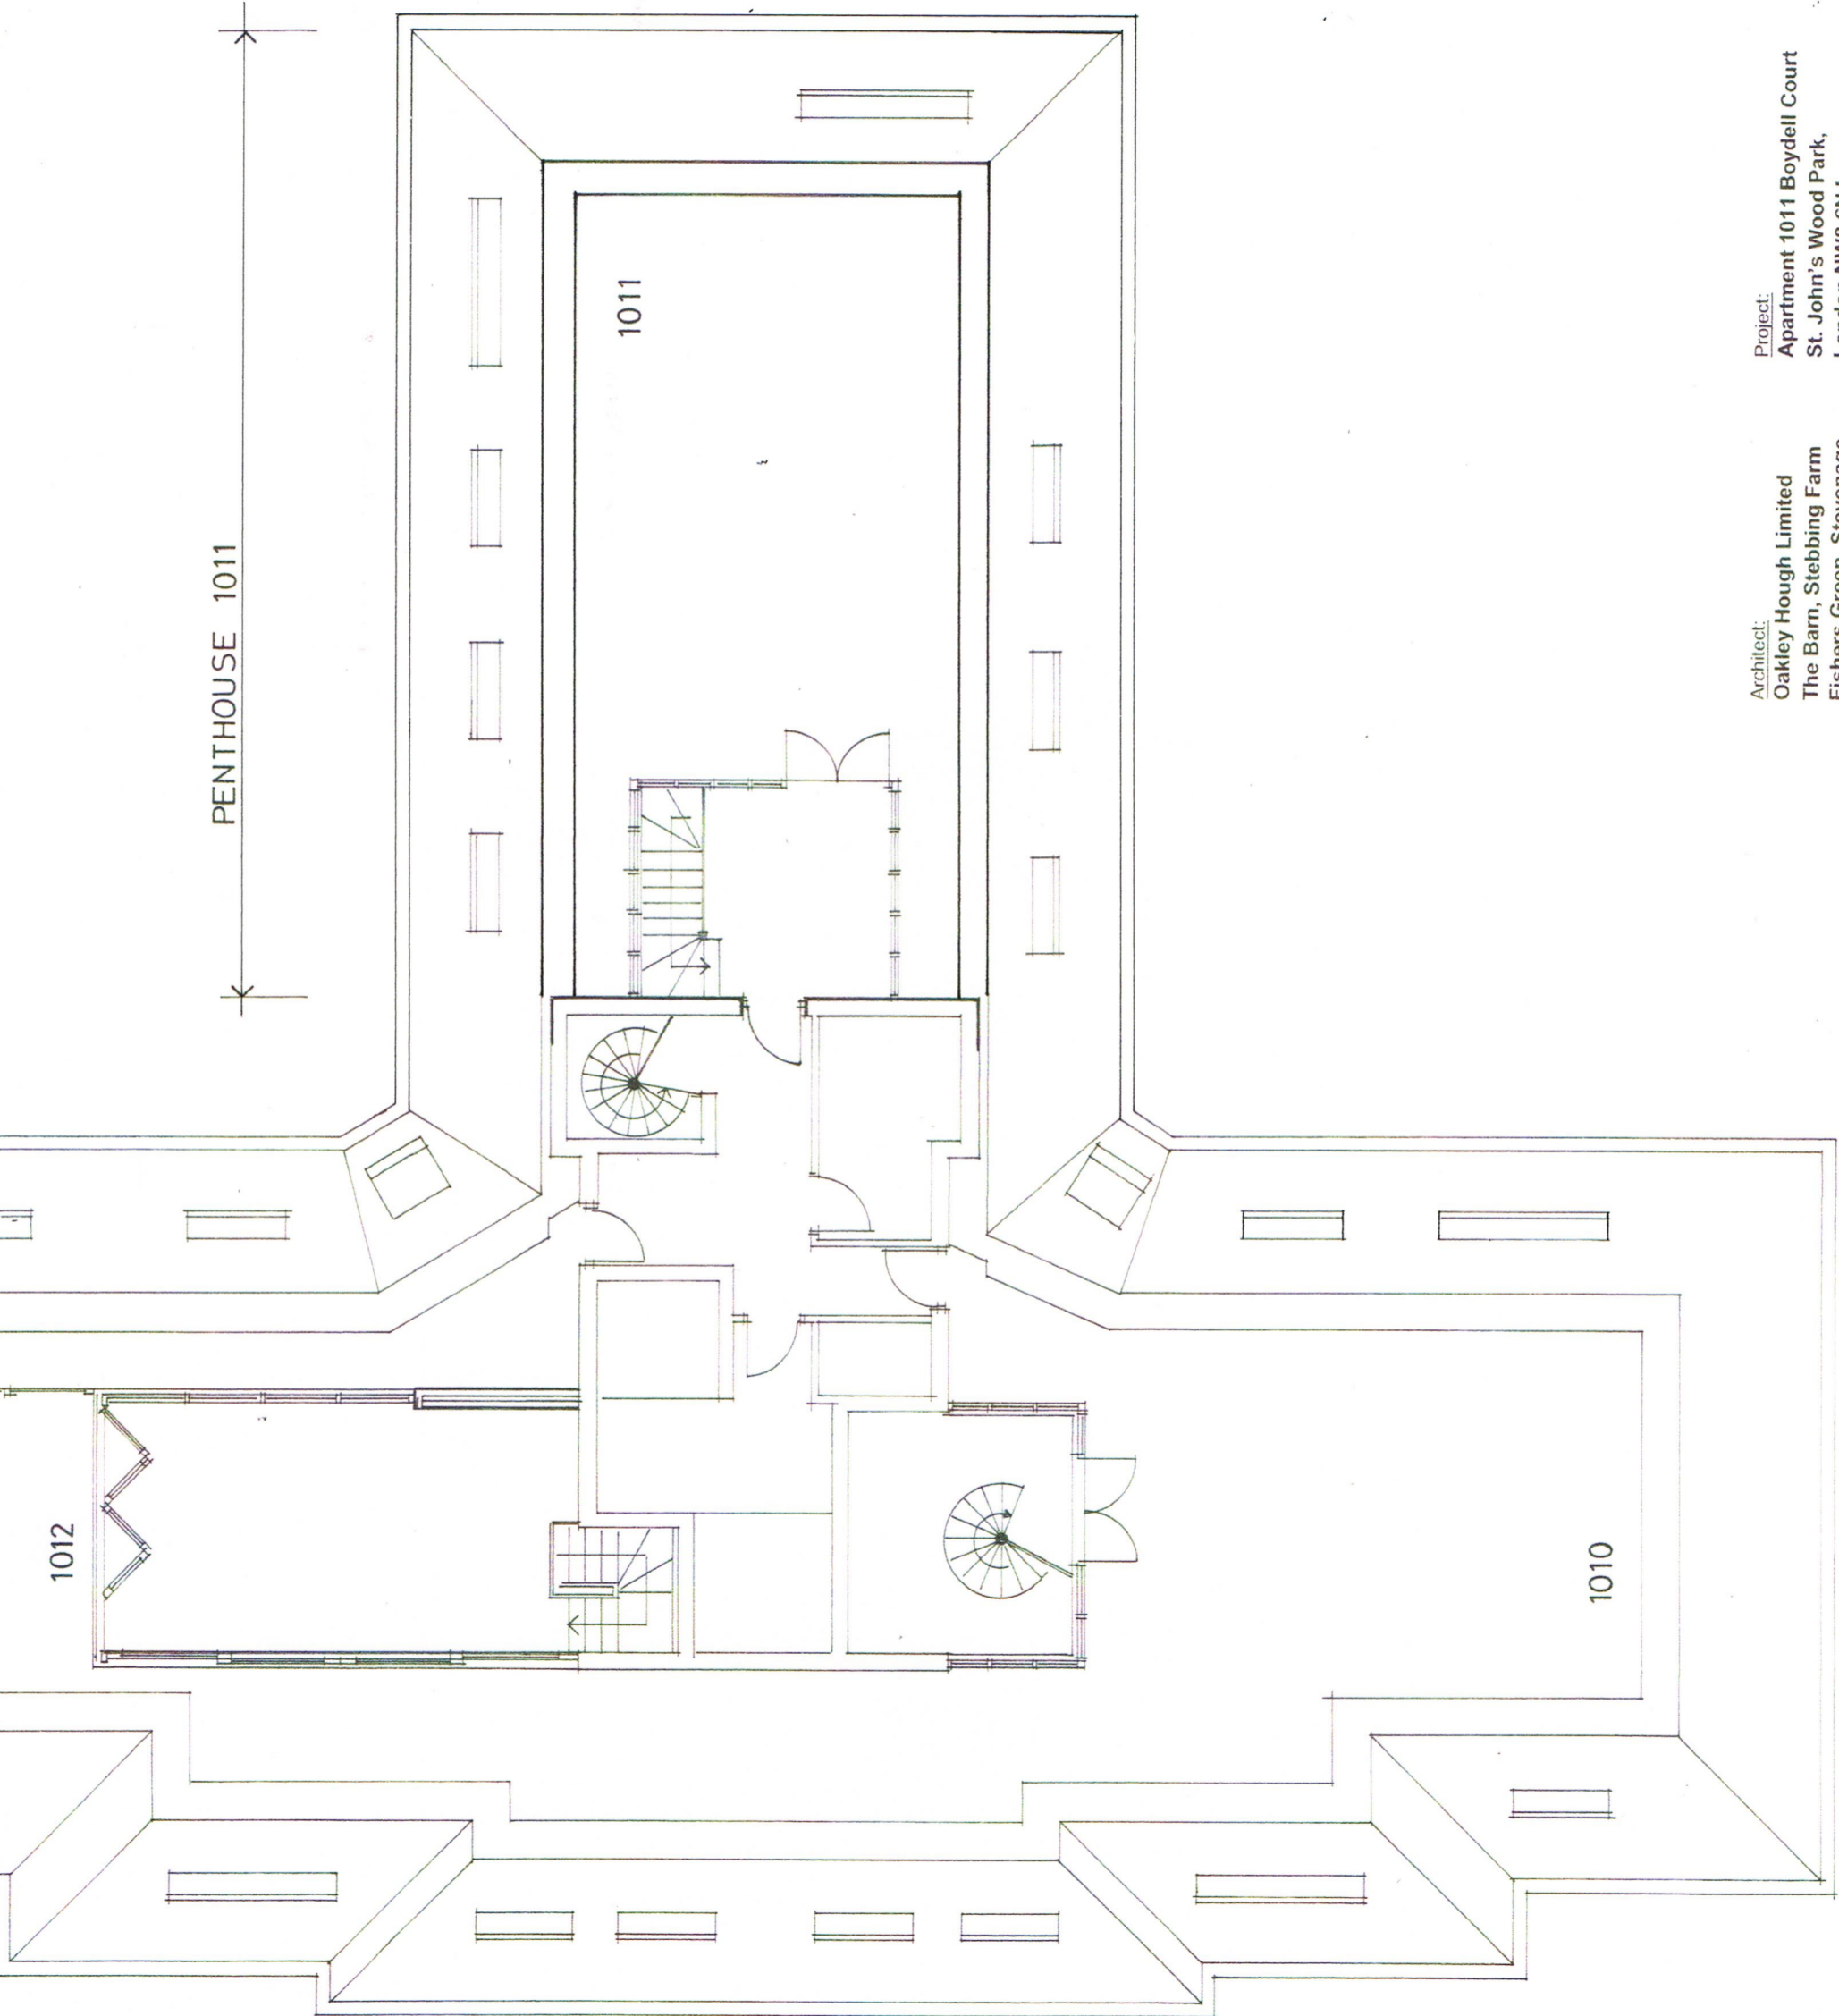

PENTHOUSE 1011

1012

1011

1010

Architect:
Oakley Hough Limited
The Barn, Stebbing Farm
Fishers Green, Stevenage,
Hertfordshire SF1 2JB
Tel: 01438 745288
email: john@oakleyhough.co.uk

Project:
Apartment 1011 Boydell Court
St. John's Wood Park,
London NW8 6NJ
Drawing Title:
Existing Plan of Conservatory

Scale: 1:100 at A3
Drawing Number: 500/1011/02
Date: April 2017
Revisions: