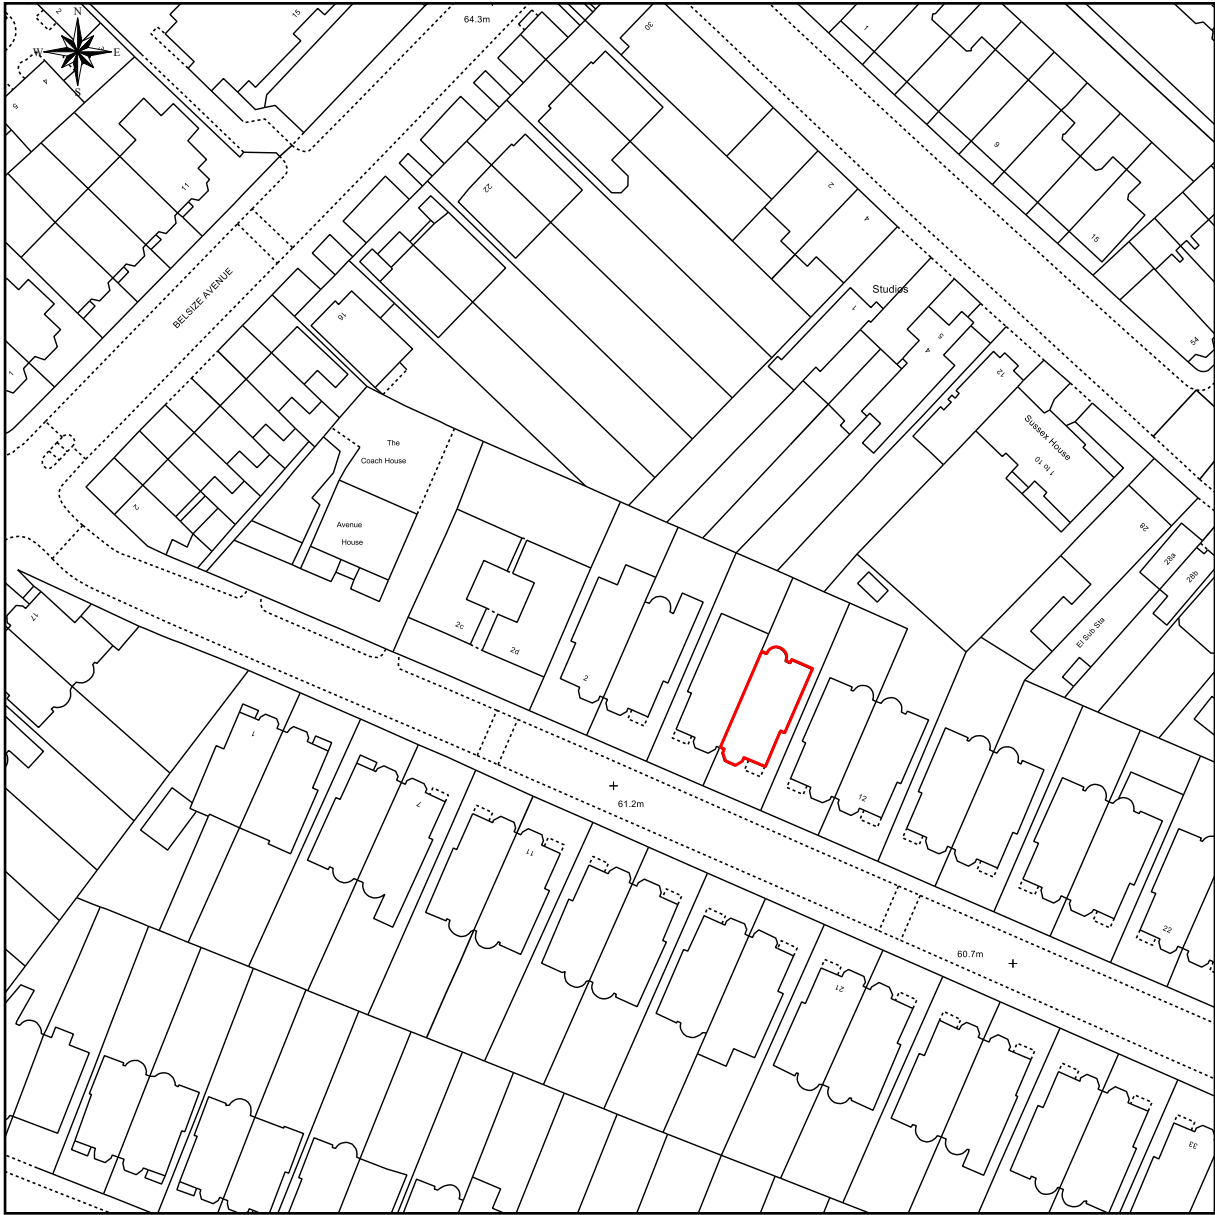

Location Plan of NW3 4LD

This Plan includes the following Licensed Data: OS MasterMap Black and White PDF Location Plan by the Ordnance Survey National Geographic Database and incorporating surveyed revision available at the date of production. Reproduction in whole or in part is prohibited without the prior permission of Ordnance Survey. The representation of a road, track or path is no evidence of a right of way. The representation of features, as lines is no evidence of a property boundary. © Crown copyright and database rights, 2017. Ordnance Survey 0100031673

Scale: 1:1250, paper size: A4