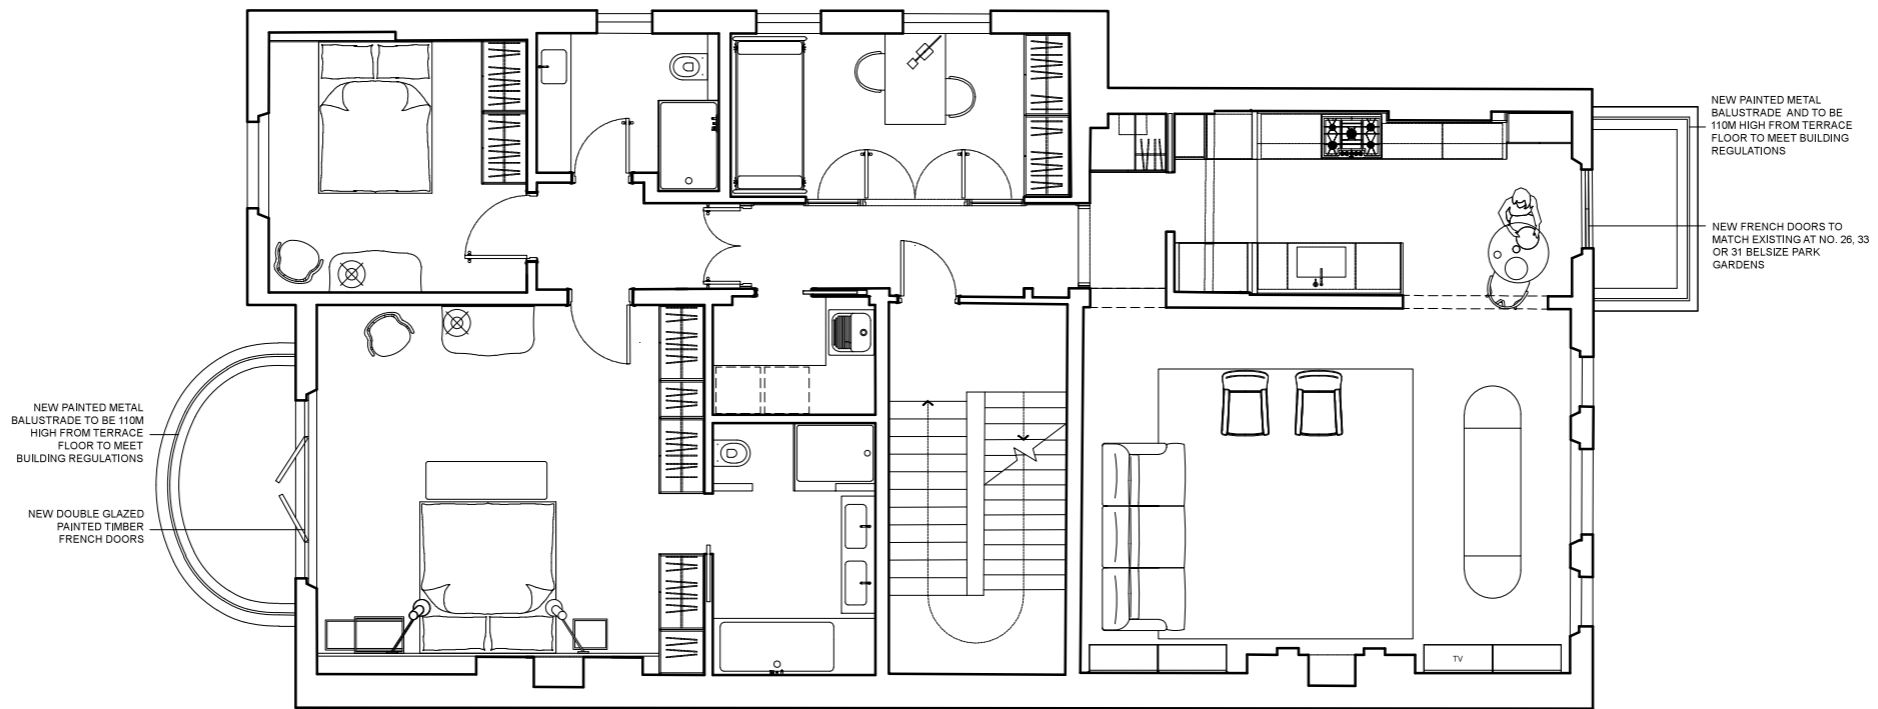

**1** PLAN EXISTING & DEMOLITION  
SCALE 1:100

**1** PLAN PROPOSED  
SCALE 1:100

0 1 2 3 4 5

**BERTOLINI ARCHITECTS**

1-5 Dell's Mews  
Churton Place  
London SW1V 2LW

tel. +44 2072339233  
www.bertoliniarchitects.com

Project **017**

**8 BELSIZE PARK GARDENS , LONDON NW3 4LD**

Scale	1/100	Site Datum	98.00m
Format	297 x 420 (ISO A3)	Drawing number	<b>P.1.017.100</b>
Date	03.04.2017	Revision	-
Drawing title	<b>PLAN _ EXISTING DEMOLITION &amp; PROPOSED</b>	Status	PLANNING