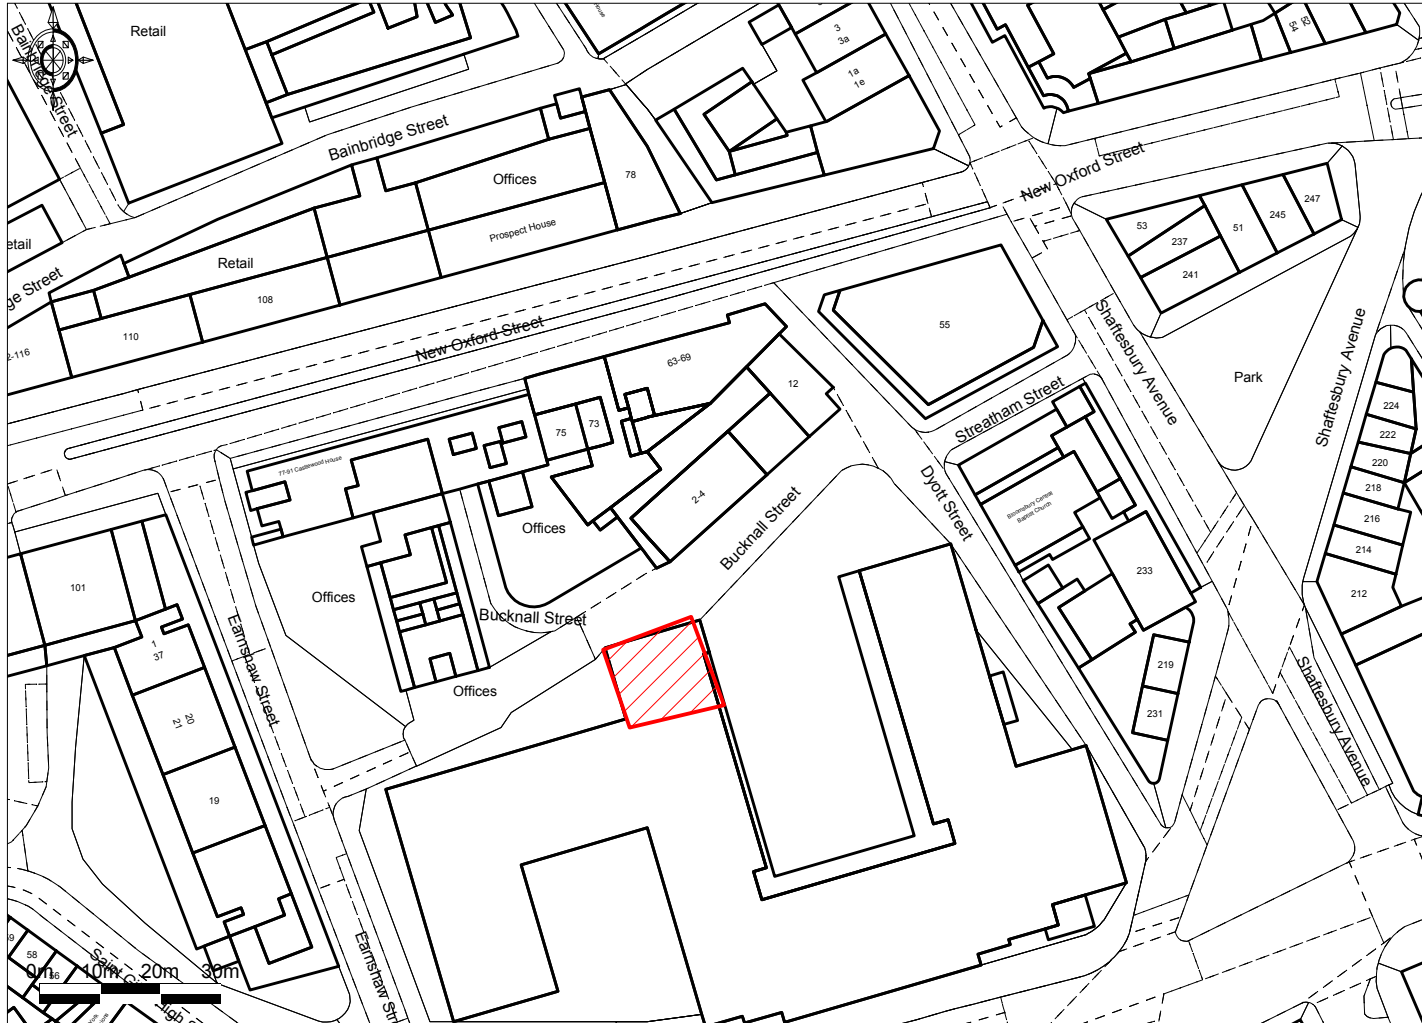

Zizzi, Unit 10, Central St Giles, London, WC2.

© UKMap Copyright The GeoInformation Group 2010 Licence No. LANDMLON100003121118. Plotted Scale 1:1250

Plan No: ZCSGNL080910  
Original Paper Size: A4