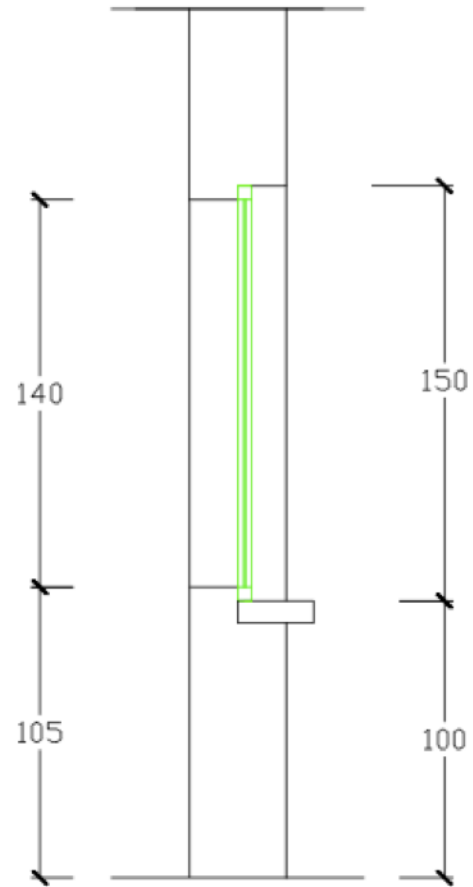

New fixed window opening

GENERAL NOTES:

CLIENT
MR AND MRS SOTTI

JOB TITLE
**207 GOLDHURST
TERRACE
LONDON**

**PROPOSED
PLANS**

SCALE
1:100@A3

New fixed window opening

GENERAL NOTES:

CLIENT
MR AND MRS SOTTI

JOB TITLE
**207 GOLDHURST
TERRACE
LONDON**

**PROPOSED SIDE
ELEVATION**

GENERAL NOTES:

CLIENT
MR AND MRS SOTTI

JOB TITLE
207 GOLDHURST
TERRACE
LONDON

PROPOSED
SECTIONS