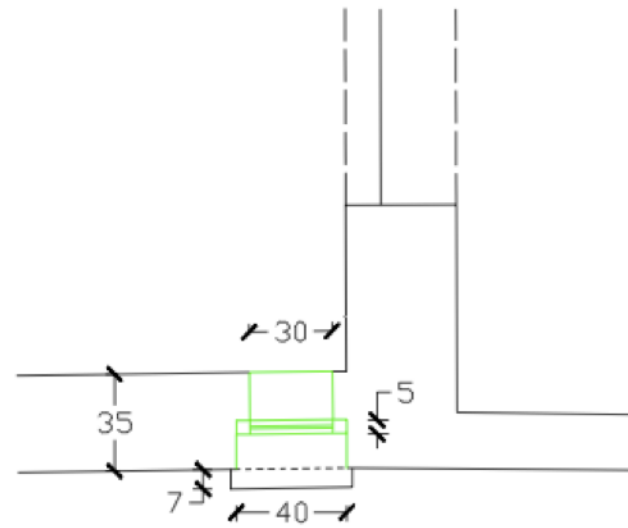

New fixed window opening

GENERAL NOTES:

CLIENT
MR AND MRS SOTTI

JOB TITLE
**207 GOLDHURST
TERRACE
LONDON**

**PROPOSED
PLANS**

SCALE
1:100@A3

New fixed window opening

GENERAL NOTES:

CLIENT
MR AND MRS SOTTI

JOB TITLE
**207 GOLDHURST
TERRACE
LONDON**

**PROPOSED SIDE
ELEVATION**

GENERAL NOTES:

CLIENT
MR AND MRS SOTTI

JOB TITLE
207 GOLDHURST
TERRACE
LONDON

PROPOSED
SECTIONS