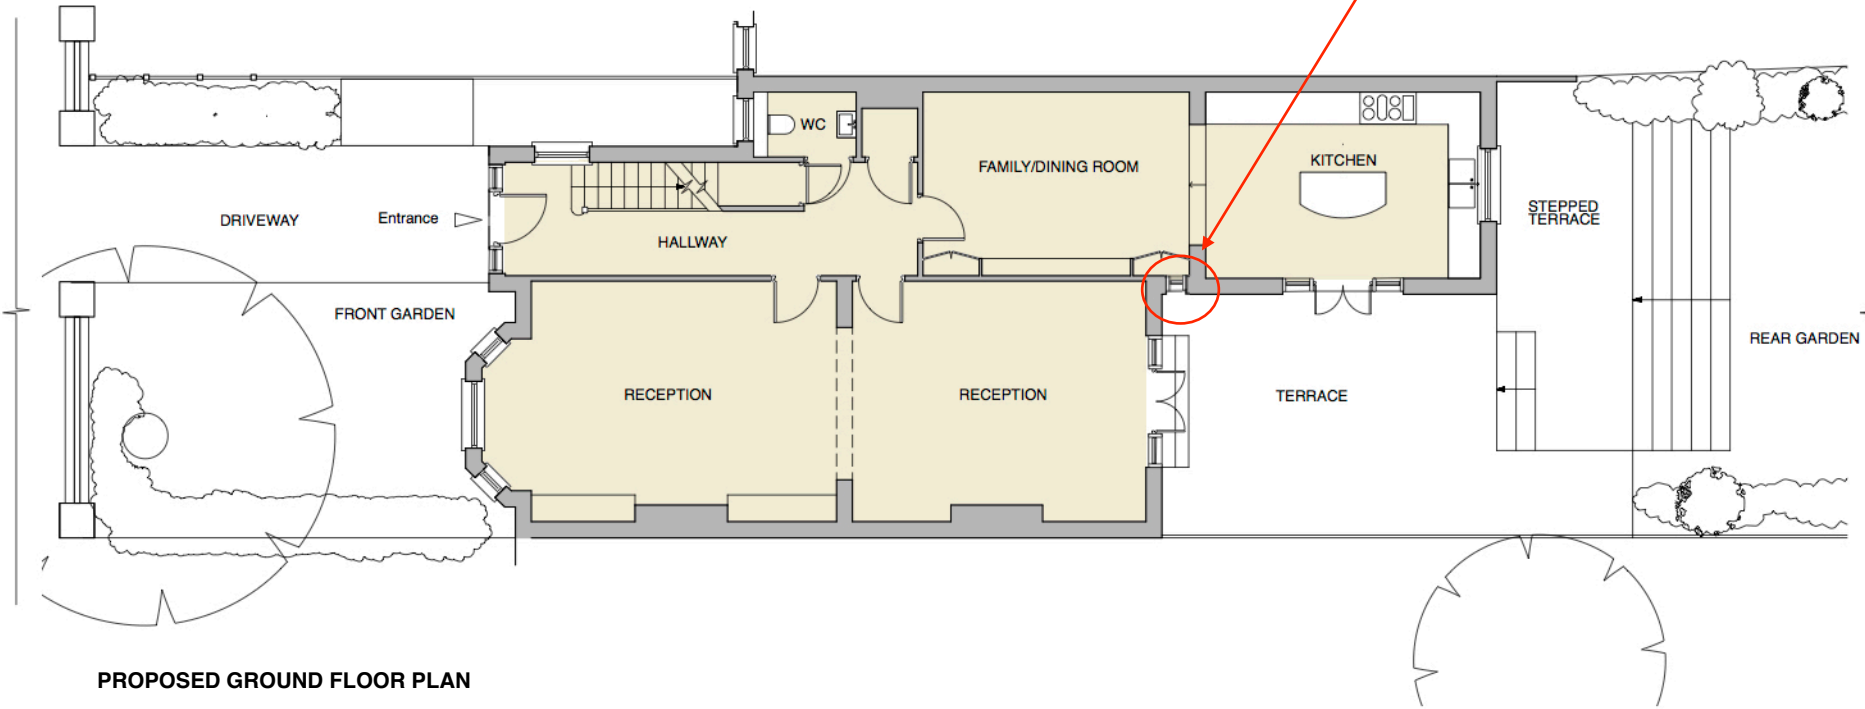

New fixed window opening

GENERAL NOTES:

CLIENT
MR AND MRS SOTTI

JOB TITLE
**207 GOLDHURST
TERRACE
LONDON**

**PROPOSED
PLANS**

SCALE
1:100@A3

New fixed window opening

GENERAL NOTES:

CLIENT
MR AND MRS SOTTI

JOB TITLE
**207 GOLDHURST
TERRACE
LONDON**

**PROPOSED SIDE
ELEVATION**

GENERAL NOTES:

CLIENT
MR AND MRS SOTTI

JOB TITLE
207 GOLDHURST
TERRACE
LONDON

PROPOSED
SECTIONS