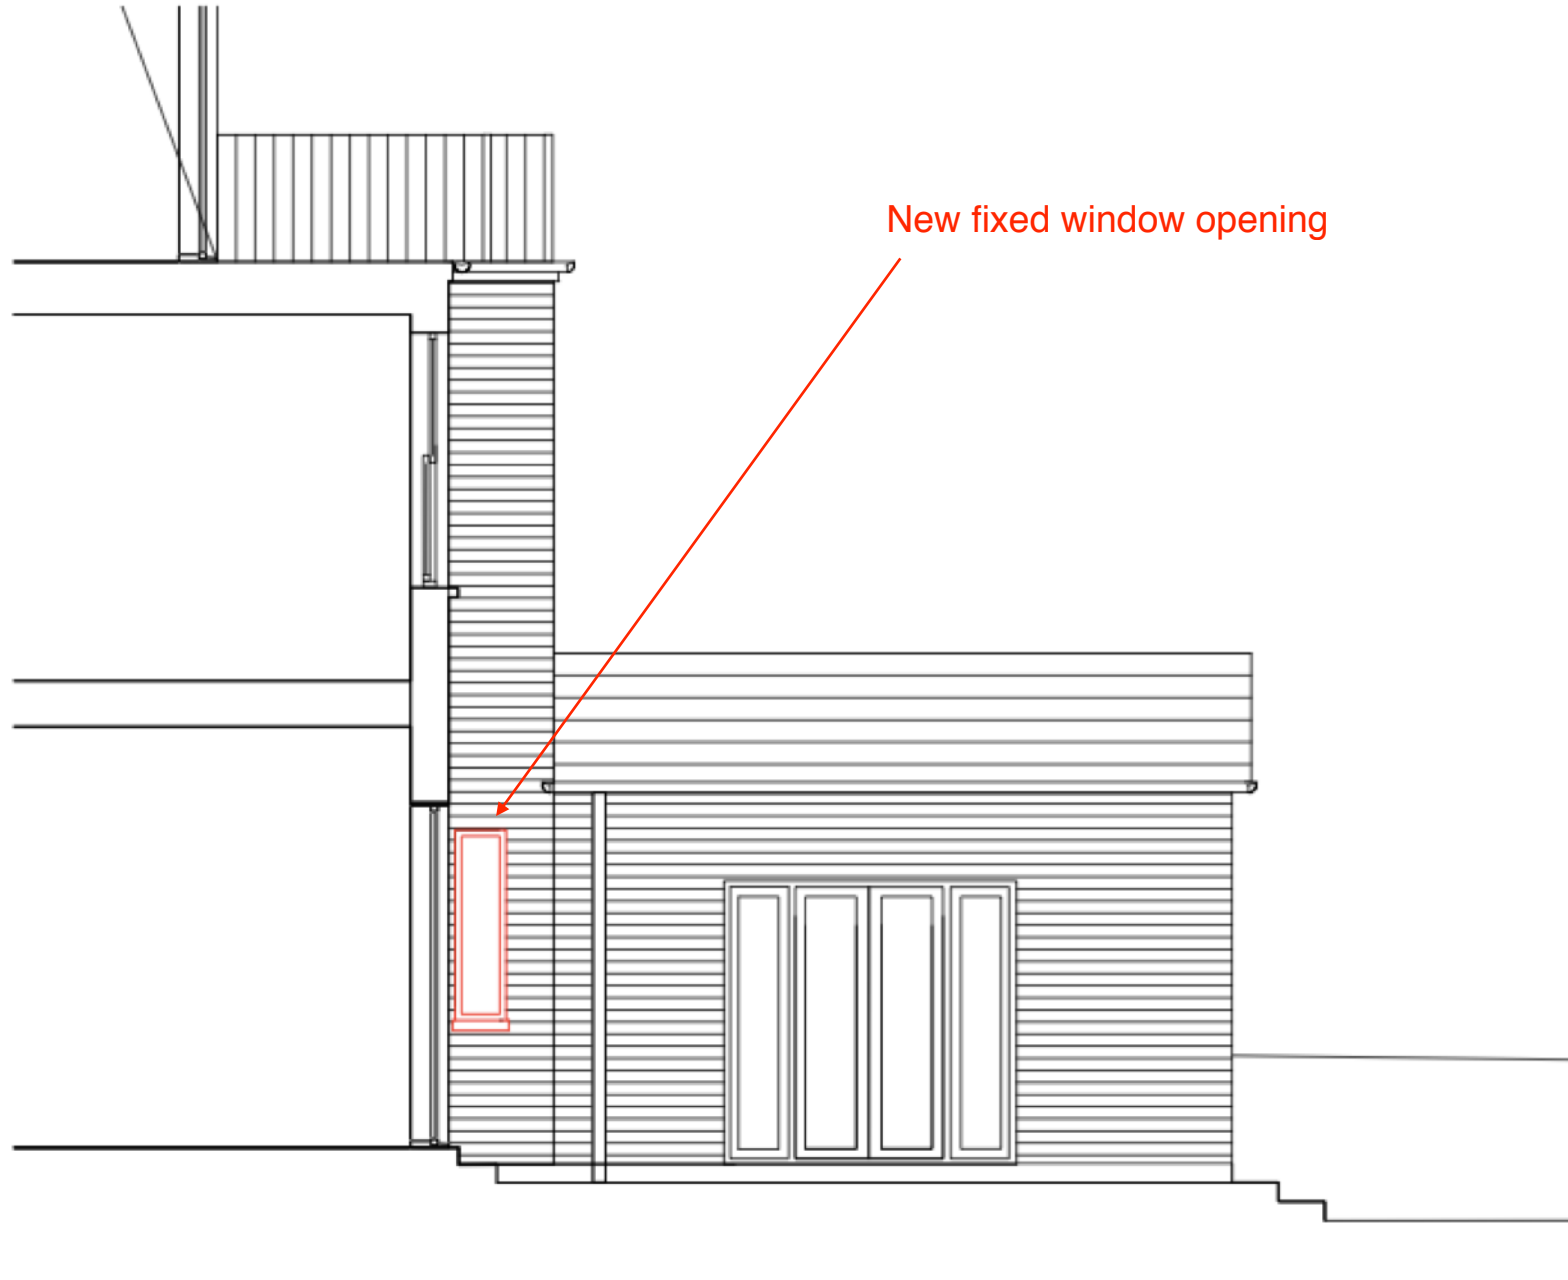

New fixed window opening

GENERAL NOTES:

CLIENT
MR AND MRS SOTTI

JOB TITLE
**207 GOLDHURST
TERRACE
LONDON**

**PROPOSED
PLANS**

SCALE
1:100@A3

New fixed window opening

GENERAL NOTES:

CLIENT
MR AND MRS SOTTI

JOB TITLE
**207 GOLDHURST
TERRACE
LONDON**

**PROPOSED SIDE
ELEVATION**

GENERAL NOTES:

CLIENT
MR AND MRS SOTTI

JOB TITLE
207 GOLDHURST
TERRACE
LONDON

PROPOSED
SECTIONS