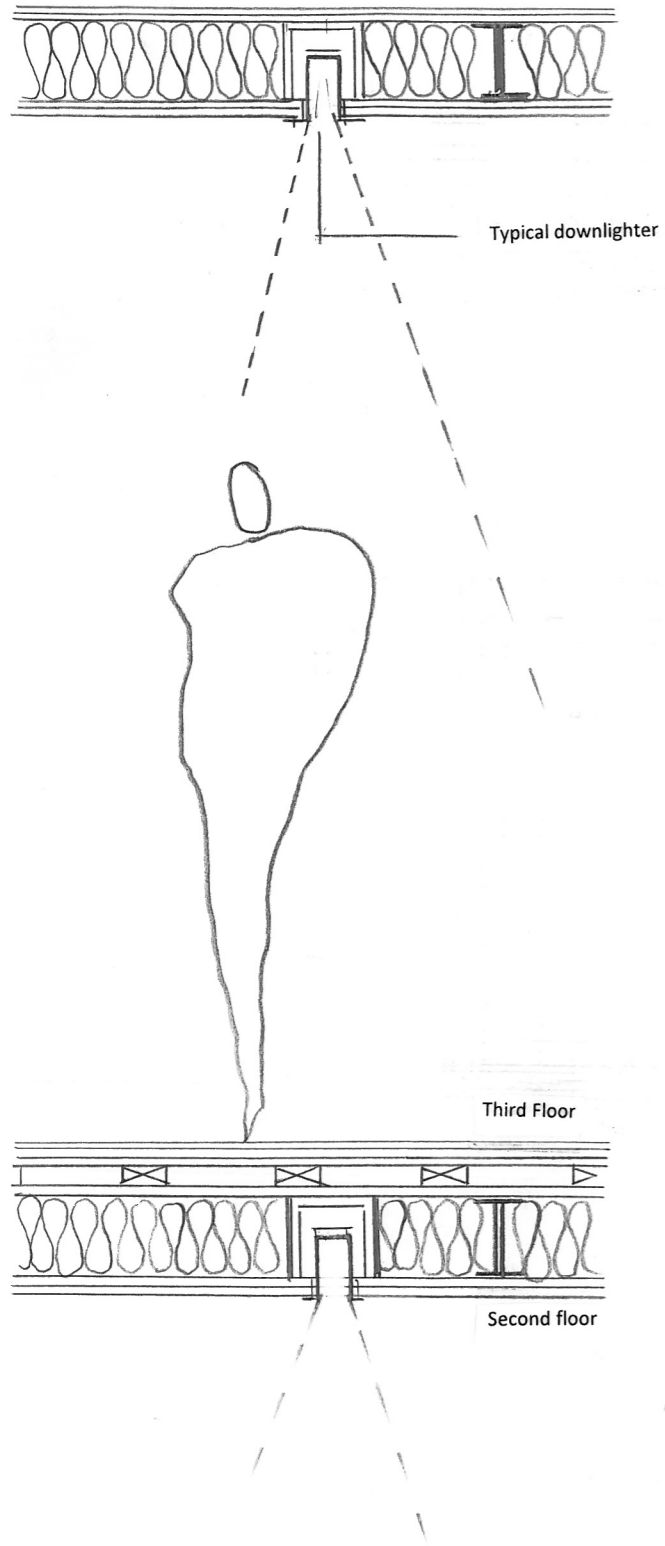

Pre Existing

As built

Reference Plan:

Ceiling: Downlighters locations

North

Drawing Title: Ceiling: Downlighters removed			Alex Sargeson 07447082328
Project: Flat 3, 34 Museum St. London. WC1A 1LH.			
Scale: 1:20/1:200	Date: 020317	Drawn by: AS	
Drawing Number: 011			