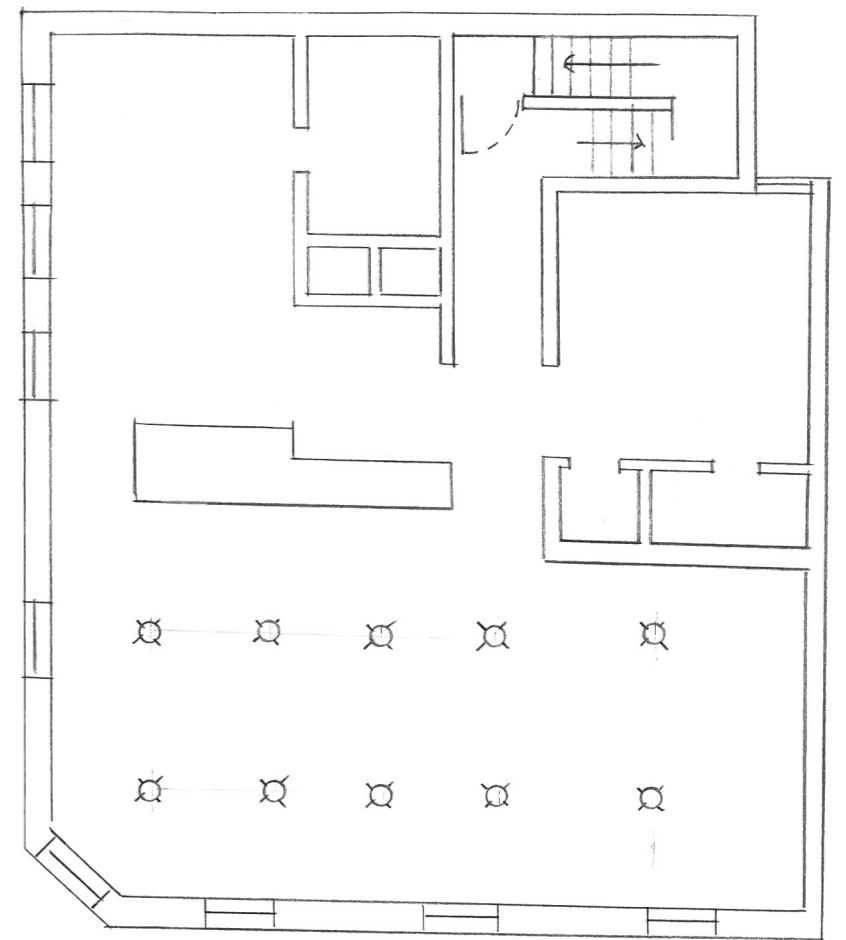

Pre Existing

As built

Reference Plan:

Ceiling: Downlighters locations

North

Drawing Title: Ceiling: Downlighters removed			Alex Sargeson 07447082328
Project: Flat 3, 34 Museum St. London. WC1A 1LH.			
Scale: 1:20/1:200	Date: 020317	Drawn by: AS	
Drawing Number: 011			