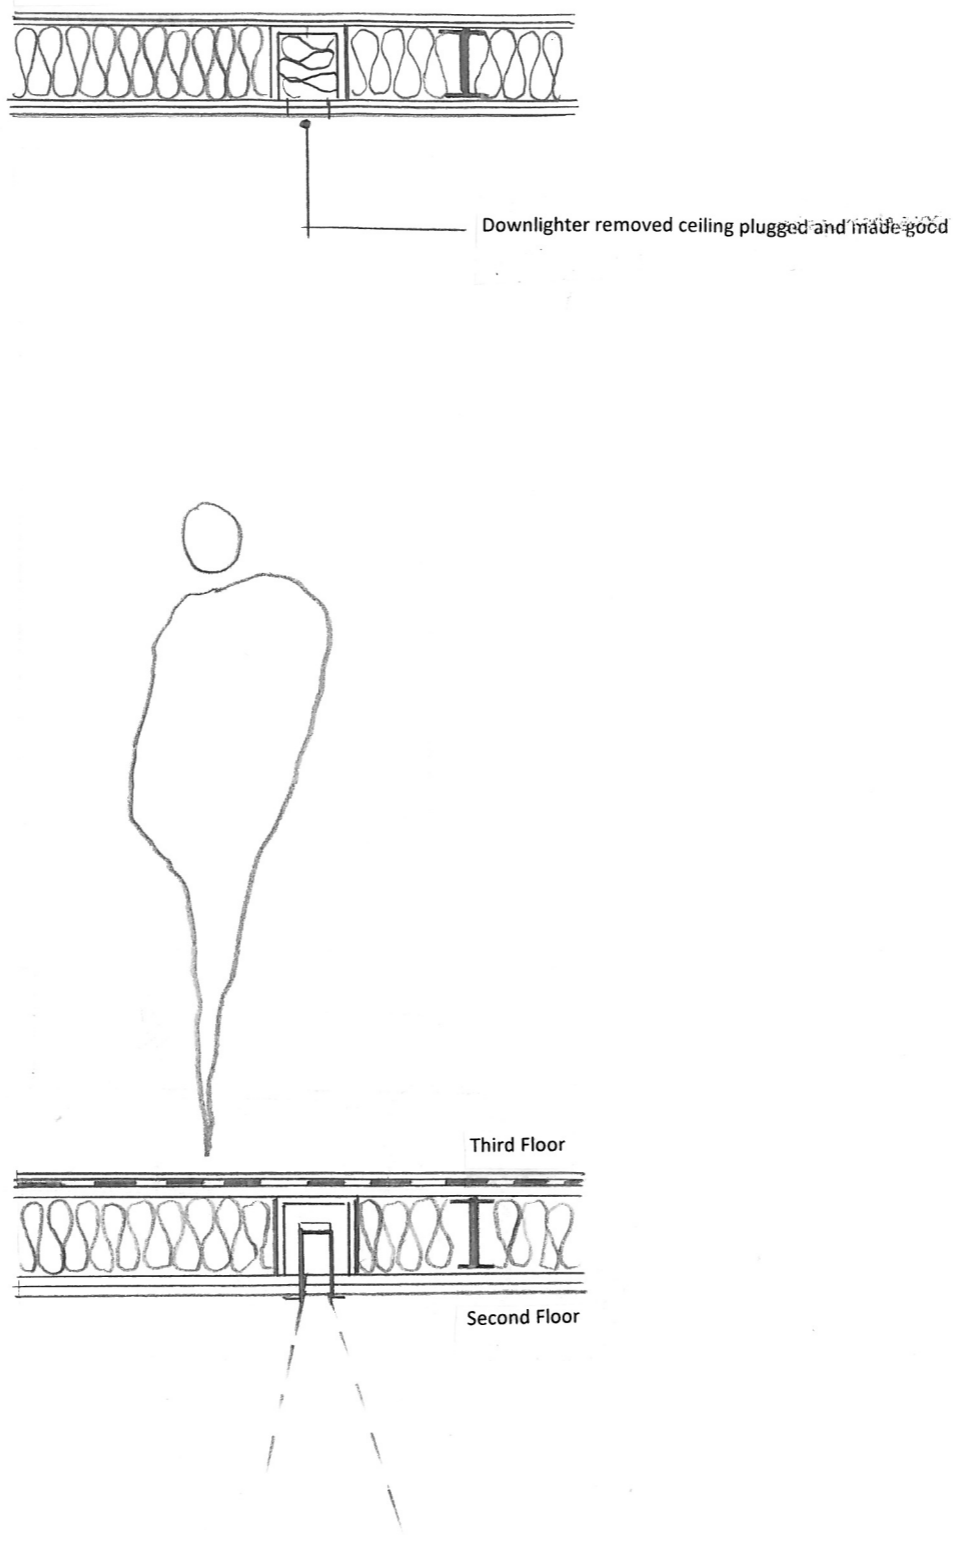

Pre Existing

As built

Reference Plan:

Ceiling: Downlighters locations

North

Drawing Title: Ceiling: Downlighters removed			Alex Sargeson 07447082328
Project: Flat 3, 34 Museum St. London. WC1A 1LH.			
Scale: 1:20/1:200	Date: 020317	Drawn by: AS	
Drawing Number: 011			