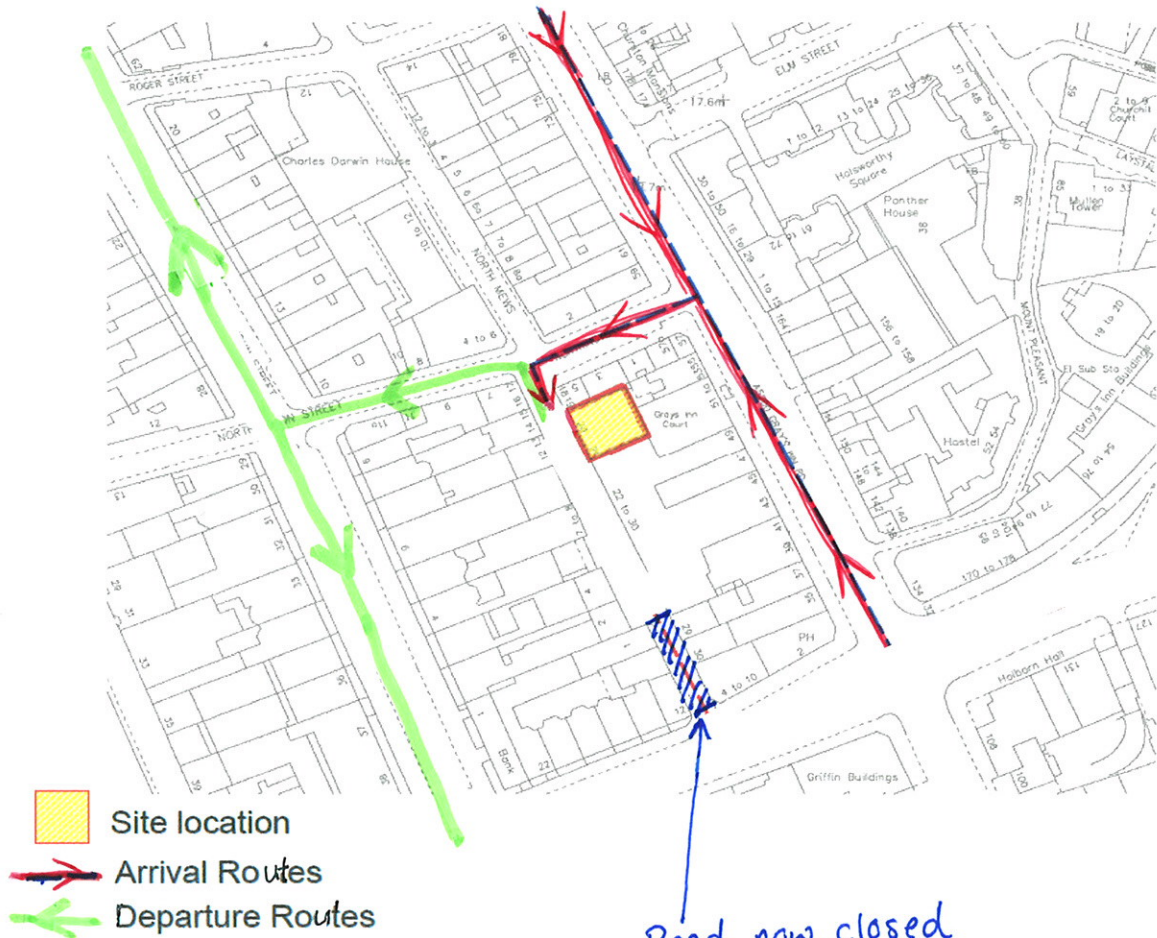

SK01

ACCESS + EGRESS ROUTES (20-21 KINGS MEWS)

Road now closed
due to works at
No 29-30