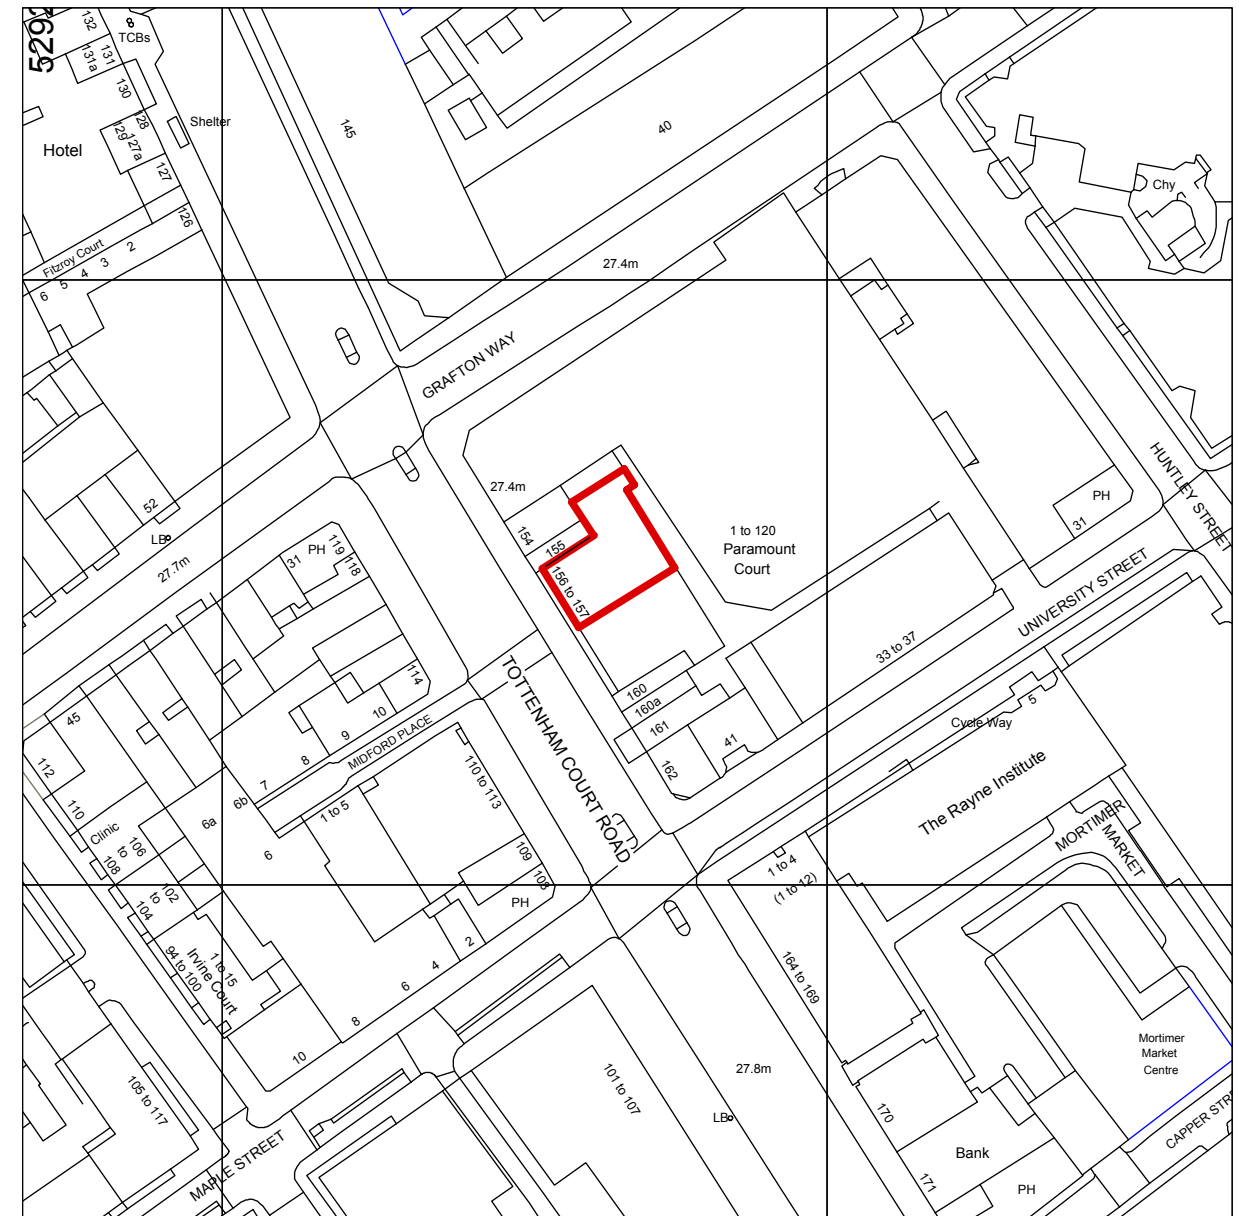

Block Plan 1:500 @ A3

Location Plan 1:1250 @ A3

© Crown Copyright 2016

Reproduction in whole or in part is prohibited
without the prior permission of Ordnance Survey.

	UNITED KINGDOM • HONG KONG www.aqp.co.uk		REVISION 	BY 	DATE 	REVISION 	BY 	DATE 	CONTRACTORS MUST CHECK ALL DIMENSIONS ON SITE. ONLY FIGURED DIMENSIONS ARE TO BE WORKED FROM. DISCREPANCIES MUST BE REPORTED TO THE ARCHITECT BEFORE PROCEEDING. © THIS DRAWING IS COPYRIGHT	PLANNING APPLICATIONS	CLIENT HSBC 	DRAWING LOCATION & BLOCK PLAN
	PROJECT HSBC 156 Tottenham Court Road HSBC UK Rebranding - PIN GB3986 156 Tottenham Court Road - London - W1T 7AY										DRAWING No. 16 033 0067 PA LBP	SCALE AS SHOWN
											DRAWN BY / OFFICE MA/LONDON	REVISION