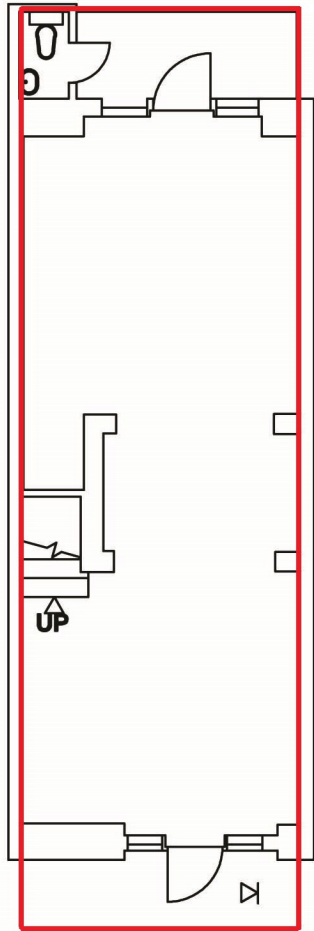

**55 SHELTON STREET**  
**LONDON WC2**  
**Scale 1:100**  
**A4 PAPER SIZE**

**LOWER GROUND FLOOR**

**GROUND FLOOR**

**SHELTON STREET**