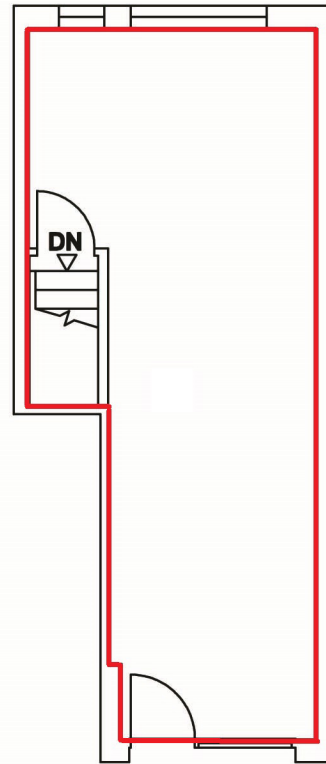

**55 SHELTON STREET**  
**LONDON WC2**  
**Scale 1:100**  
**A4 PAPER SIZE**

**LOWER GROUND FLOOR**

**GROUND FLOOR**

**SHELTON STREET**