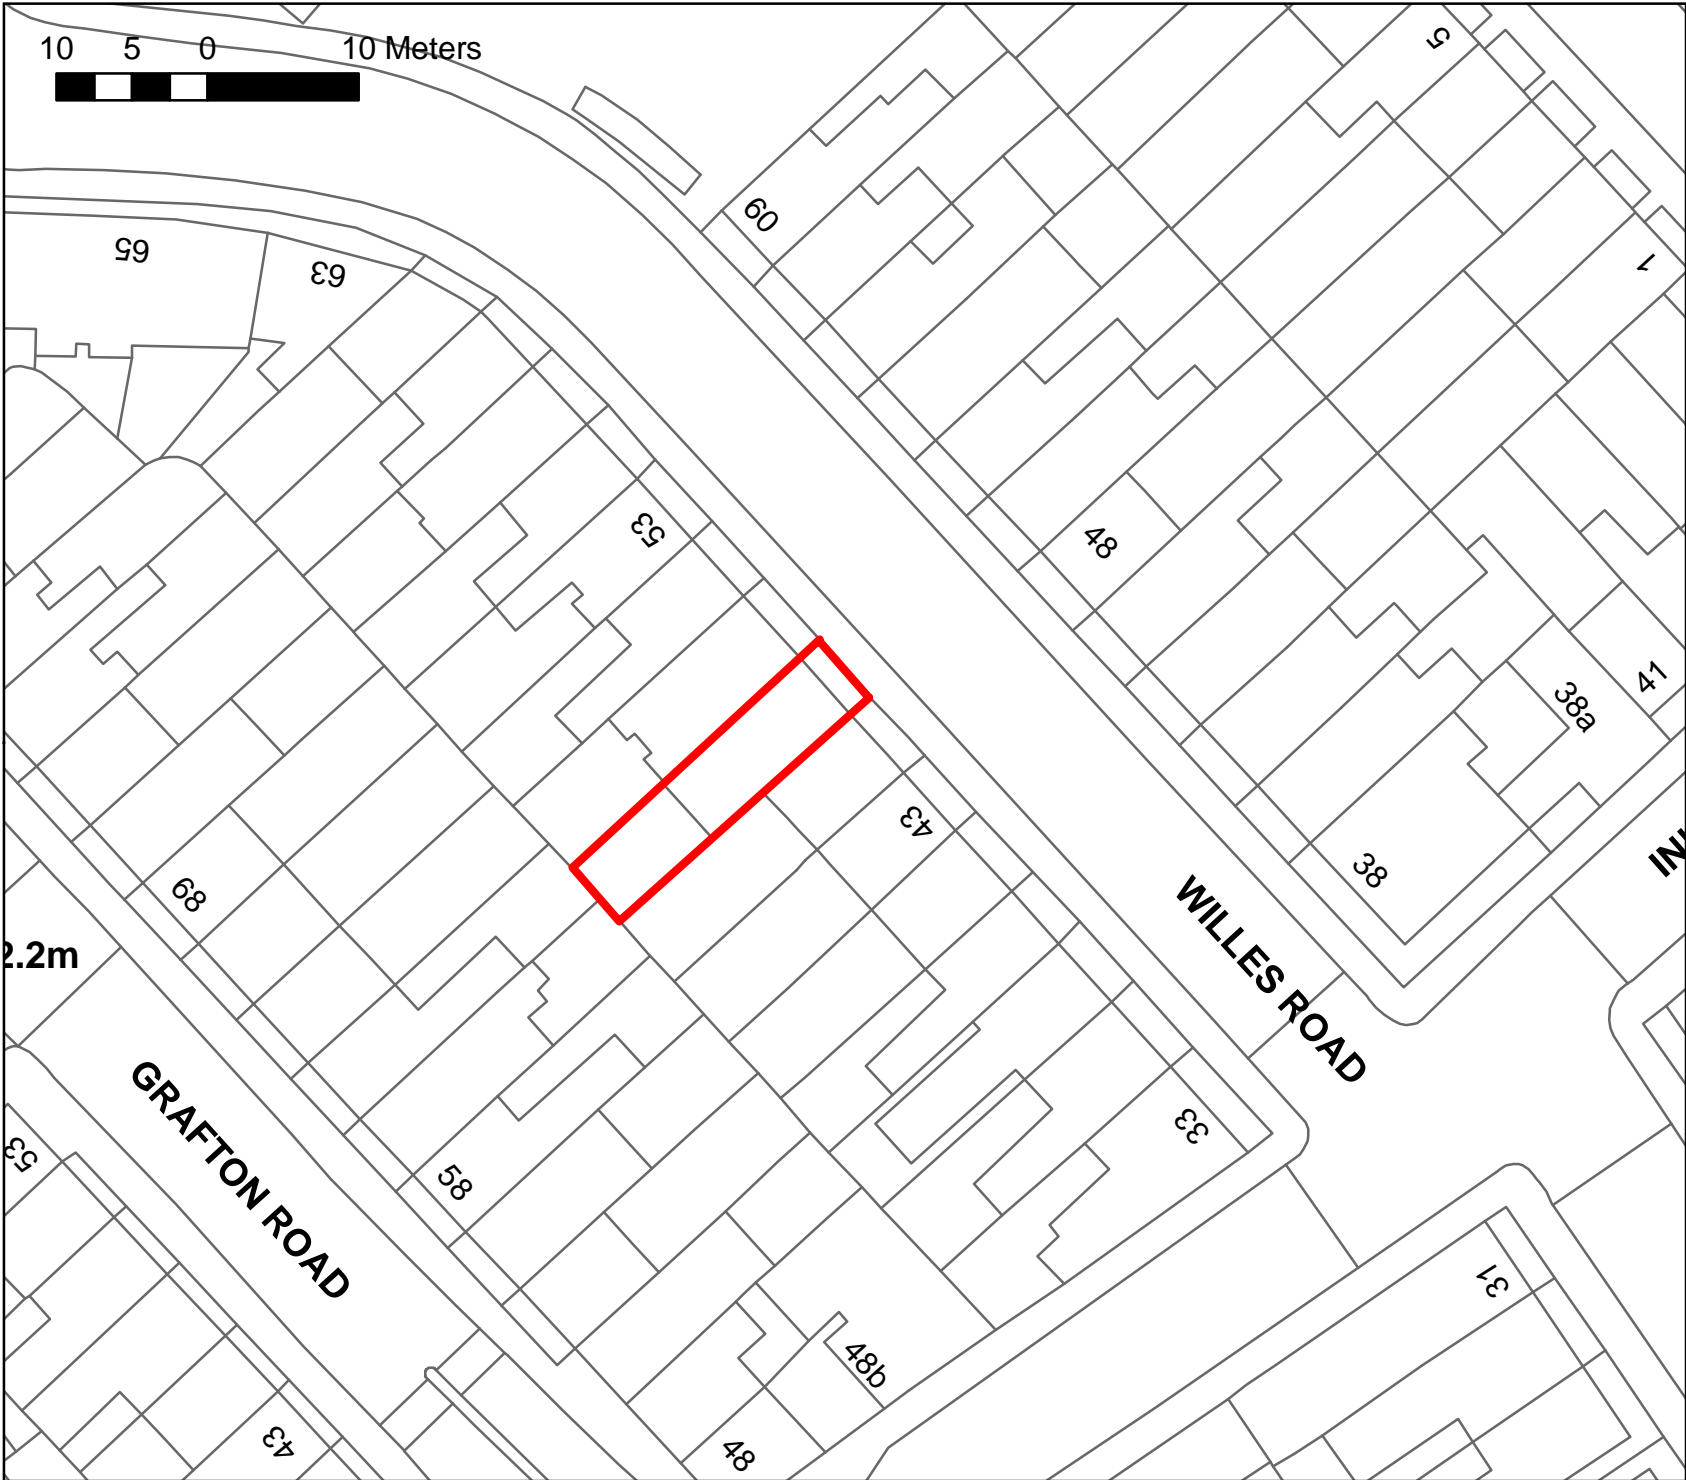

Site Location Plan

	47 Willes Road
	Date: 11/04/2017 1:500
© Crown copyright and database rights 2017 OS 100021668	