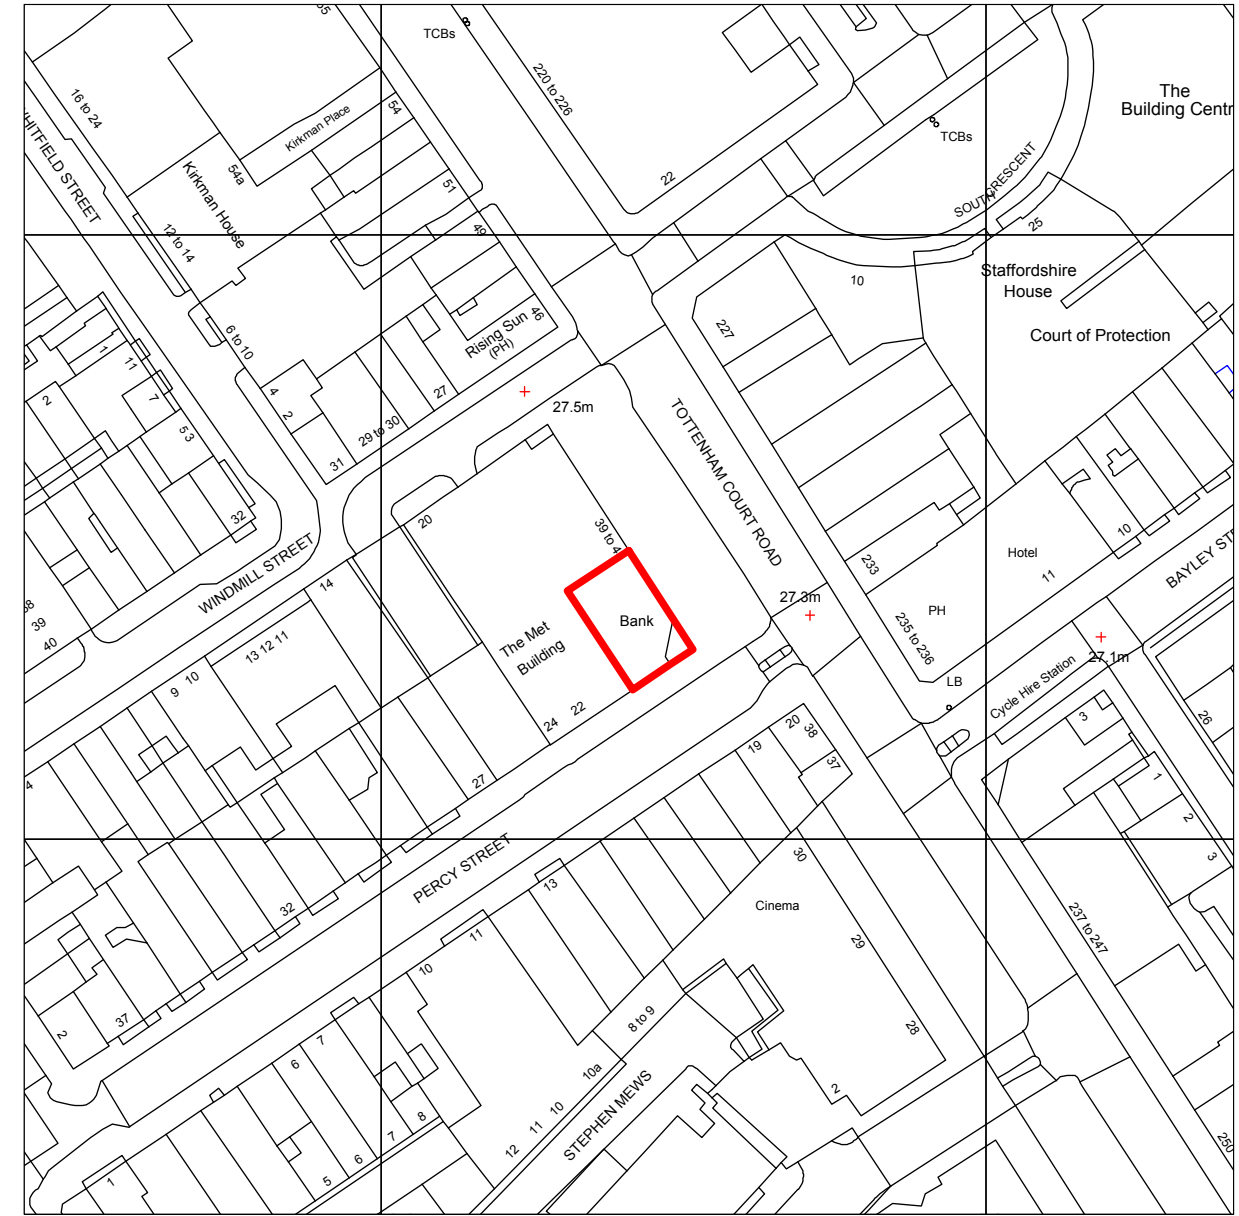

Block Plan 1:500 @ A3

Location Plan 1:1250 @ A3

© Crown Copyright 2017

Reproduction in whole or in part is prohibited
without the prior permission of Ordnance Survey.

| | | | | | | | | | | | | | | |
|---|--|--|----------|----|------|----------|----|------|---|------------------------------|--|---|-------------------|----------------------------------|
|  | UNITED KINGDOM • HONG KONG www.aqp.co.uk | | REVISION | BY | DATE | REVISION | BY | DATE | CONTRACTORS MUST CHECK ALL DIMENSIONS ON SITE. ONLY FIGURED DIMENSIONS ARE TO BE WORKED FROM. DISCREPANCIES MUST BE REPORTED TO THE ARCHITECT BEFORE PROCEEDING. © THIS DRAWING IS COPYRIGHT | PLANNING APPLICATIONS | CLIENT | HSBC  | DRAWING | LOCATION & BLOCK PLAN |
| | architecture design masterplanning interiors | | | | | | | | | | PROJECT HSBC TOTTENHAM COURT ROAD HSBC UK Rebranding - PIN GB4468 39 Tottenham Court Road - London, W1T 2AR | DRAWING No. 16 033 0098 PA LBP | SCALE AS SHOWN | DRAWN BY / OFFICE MA/LONDON |