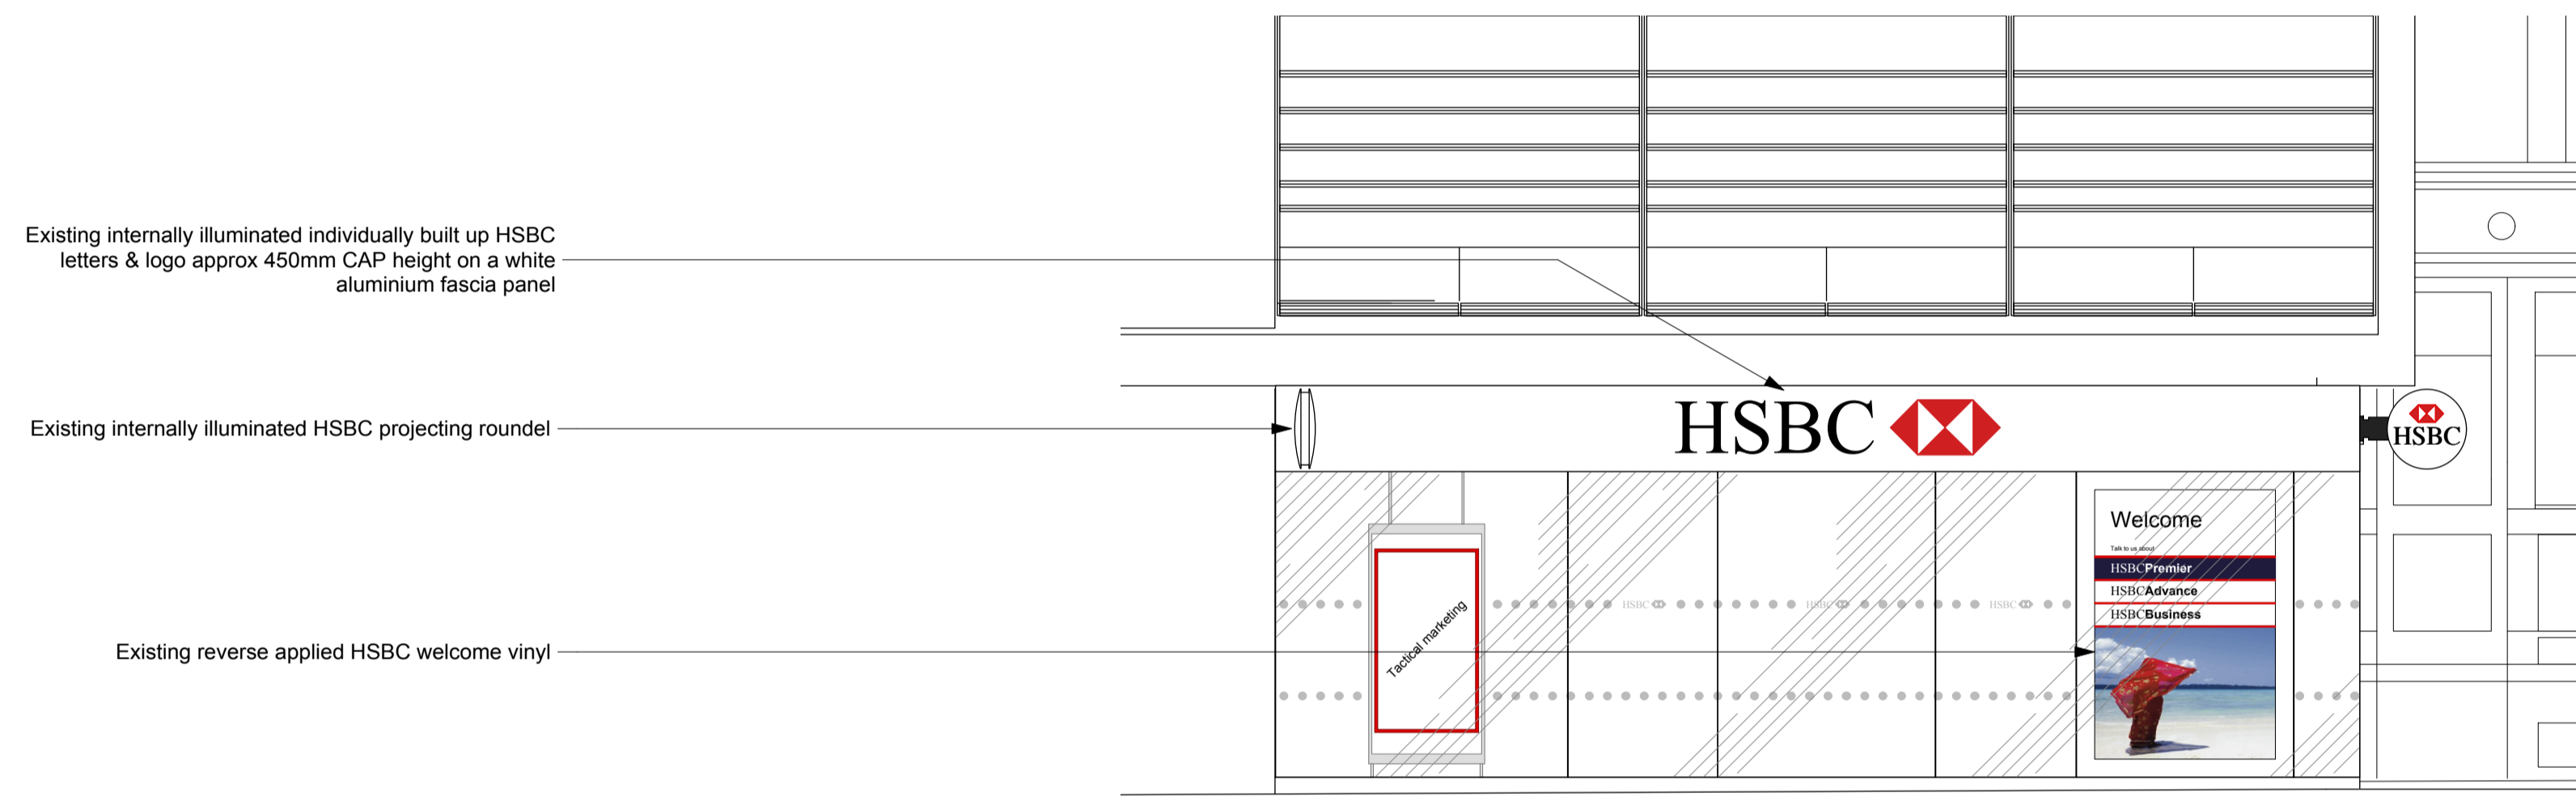

SOUTH ELEVATION

REVISION	BY	DATE	REVISION	BY	DATE
A	JM	01.03.17	AMENDED FOLLOWING FEEDBACK		

PLANNING APPLICATIONS

CLIENT	HSBC	
PROJECT	HSBC TOTTENHAM COURT ROAD HSBC UK Rebranding - PIN GB4468 39 Tottenham Court Road - London - W1T 2AR	
DRAWING	EXISTING SIDE ELEVATION	
DRAWING No.	16 033 0098 PA 02	SCALE 1:100 @ A3 1:50 @ A1
DRAWN BY / OFFICE	MA/LONDON	REVISION A