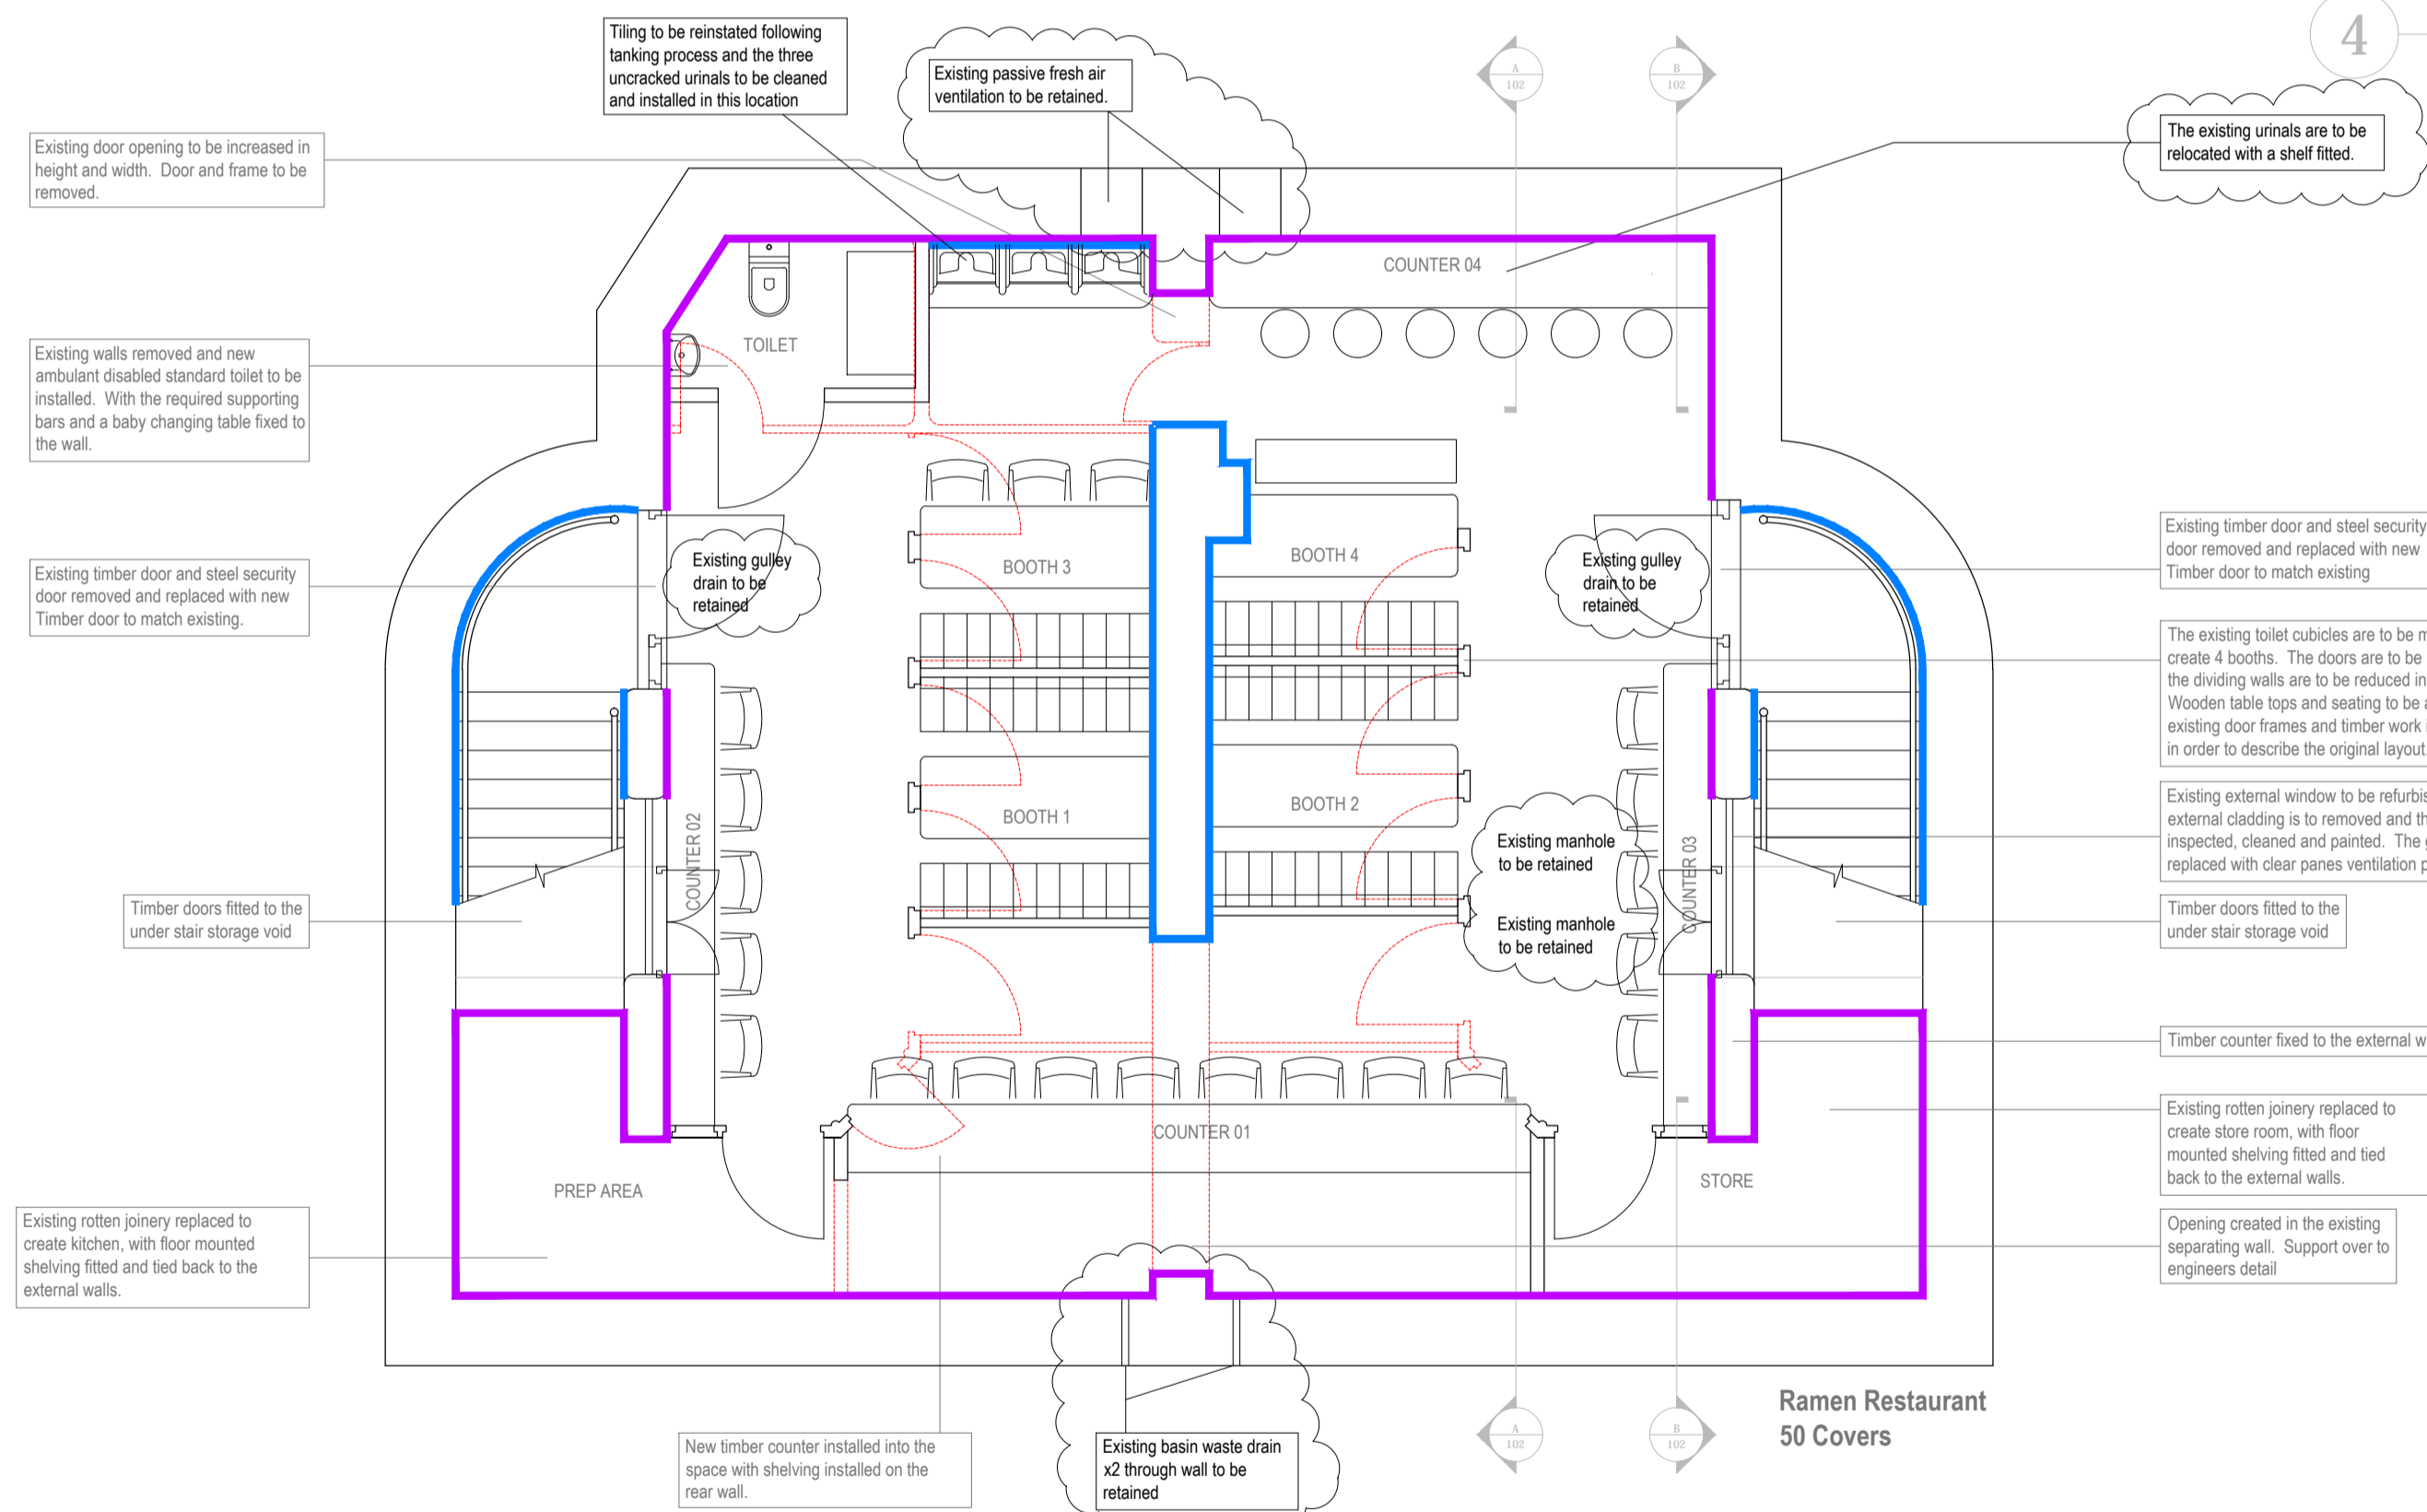

WALL TREATMENT LEGEND

- Indicates tiles restored and replaced with reproduction tiles as detailed in the Mosaic Restoration Company survey
- Indicates walls to be tanked, waterproofed and dry lined and paint finish.

1 Proposed Roof Plan
Scale: 1:50

4 Proposed Floor Plan (demolitions removed)
Scale: 1:50

2 Proposed Floor Plan
Scale: 1:50

4 Proposed Section A-A
Scale: 1:50

3 Front Elevation
Scale: 1:50

5 Proposed Section B-B
Scale: 1:50