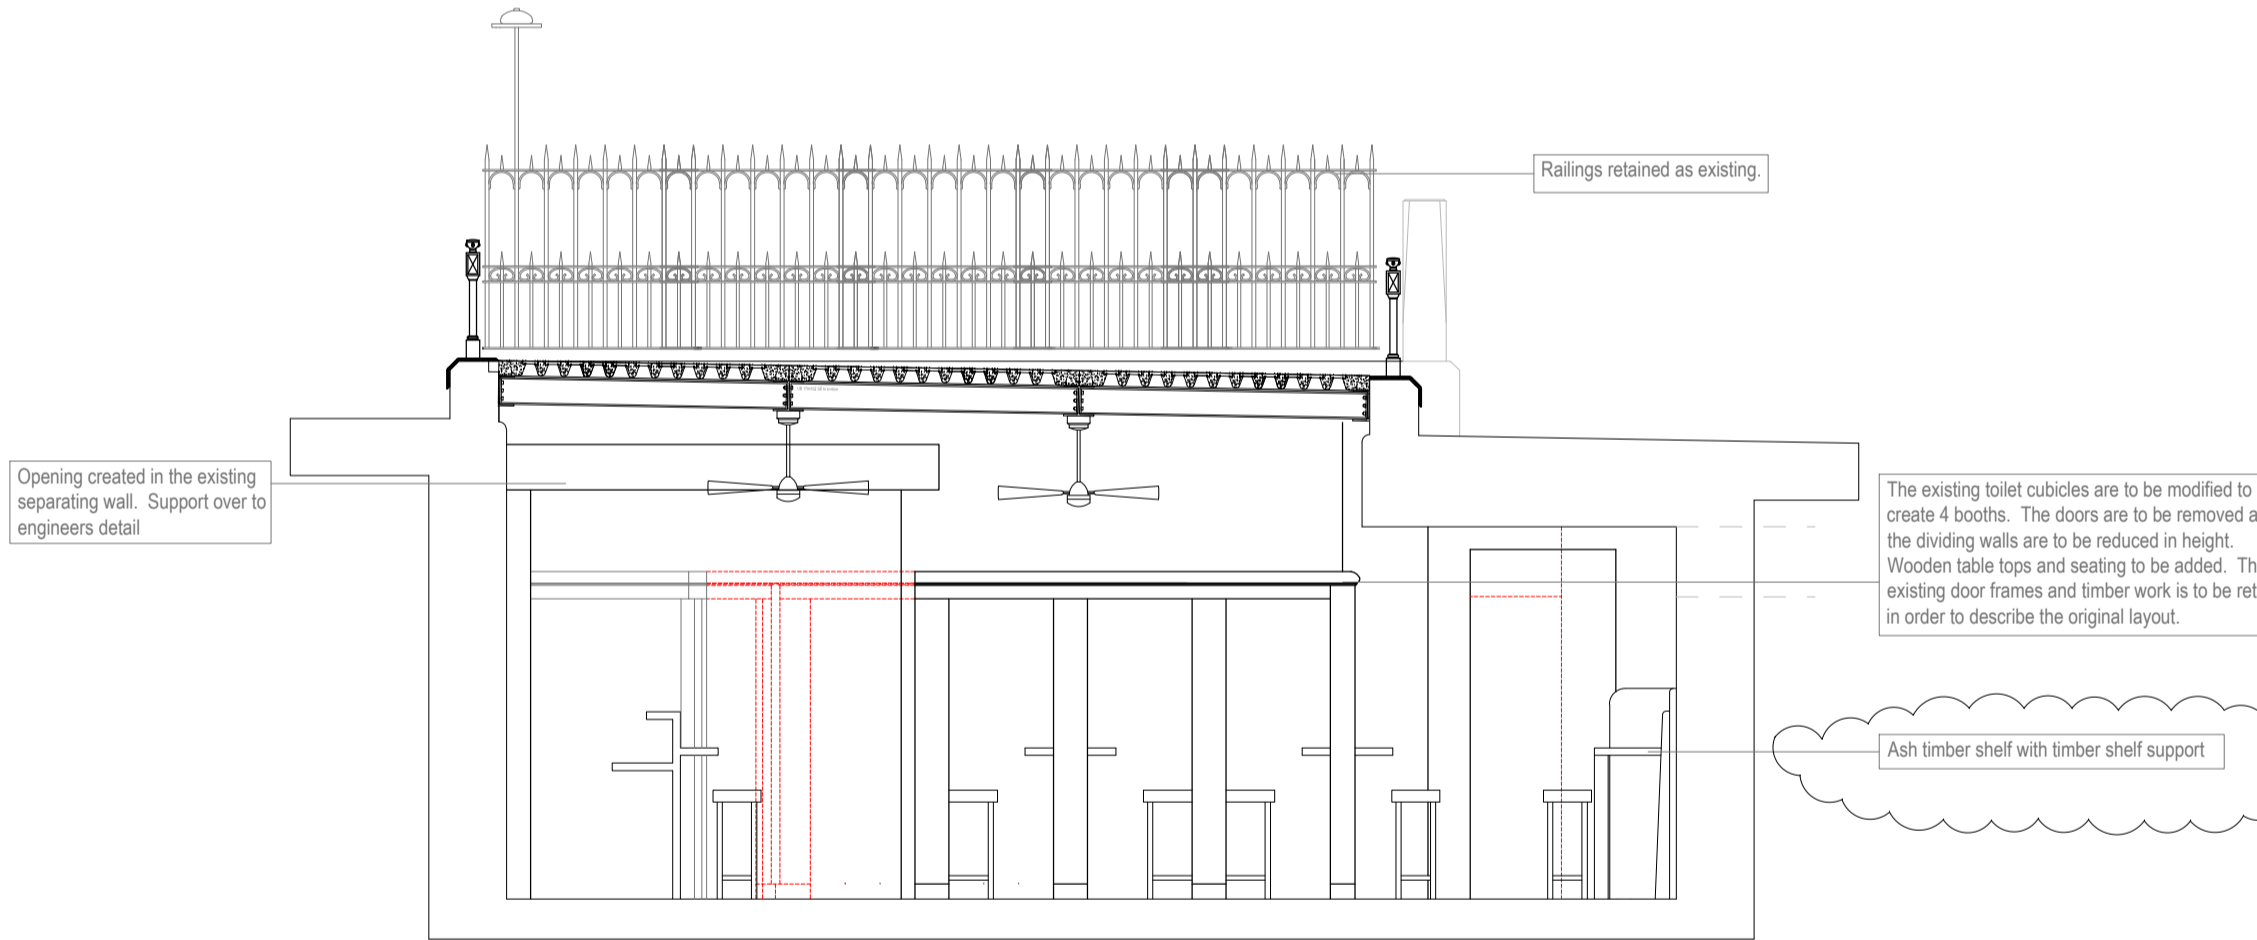

WALL TREATMENT LEGEND

- Indicates tiles restored and replaced with reproduction tiles as detailed in the Mosaic Restoration Company survey
- Indicates walls to be tanked, waterproofed and dry lined and paint finish.

1 Proposed Roof Plan
Scale: 1:50

4 Proposed Floor Plan (demolitions removed)
Scale: 1:50

2 Proposed Floor Plan
Scale: 1:50

4 Proposed Section A-A
Scale: 1:50

3 Front Elevation
Scale: 1:50

5 Proposed Section B-B
Scale: 1:50