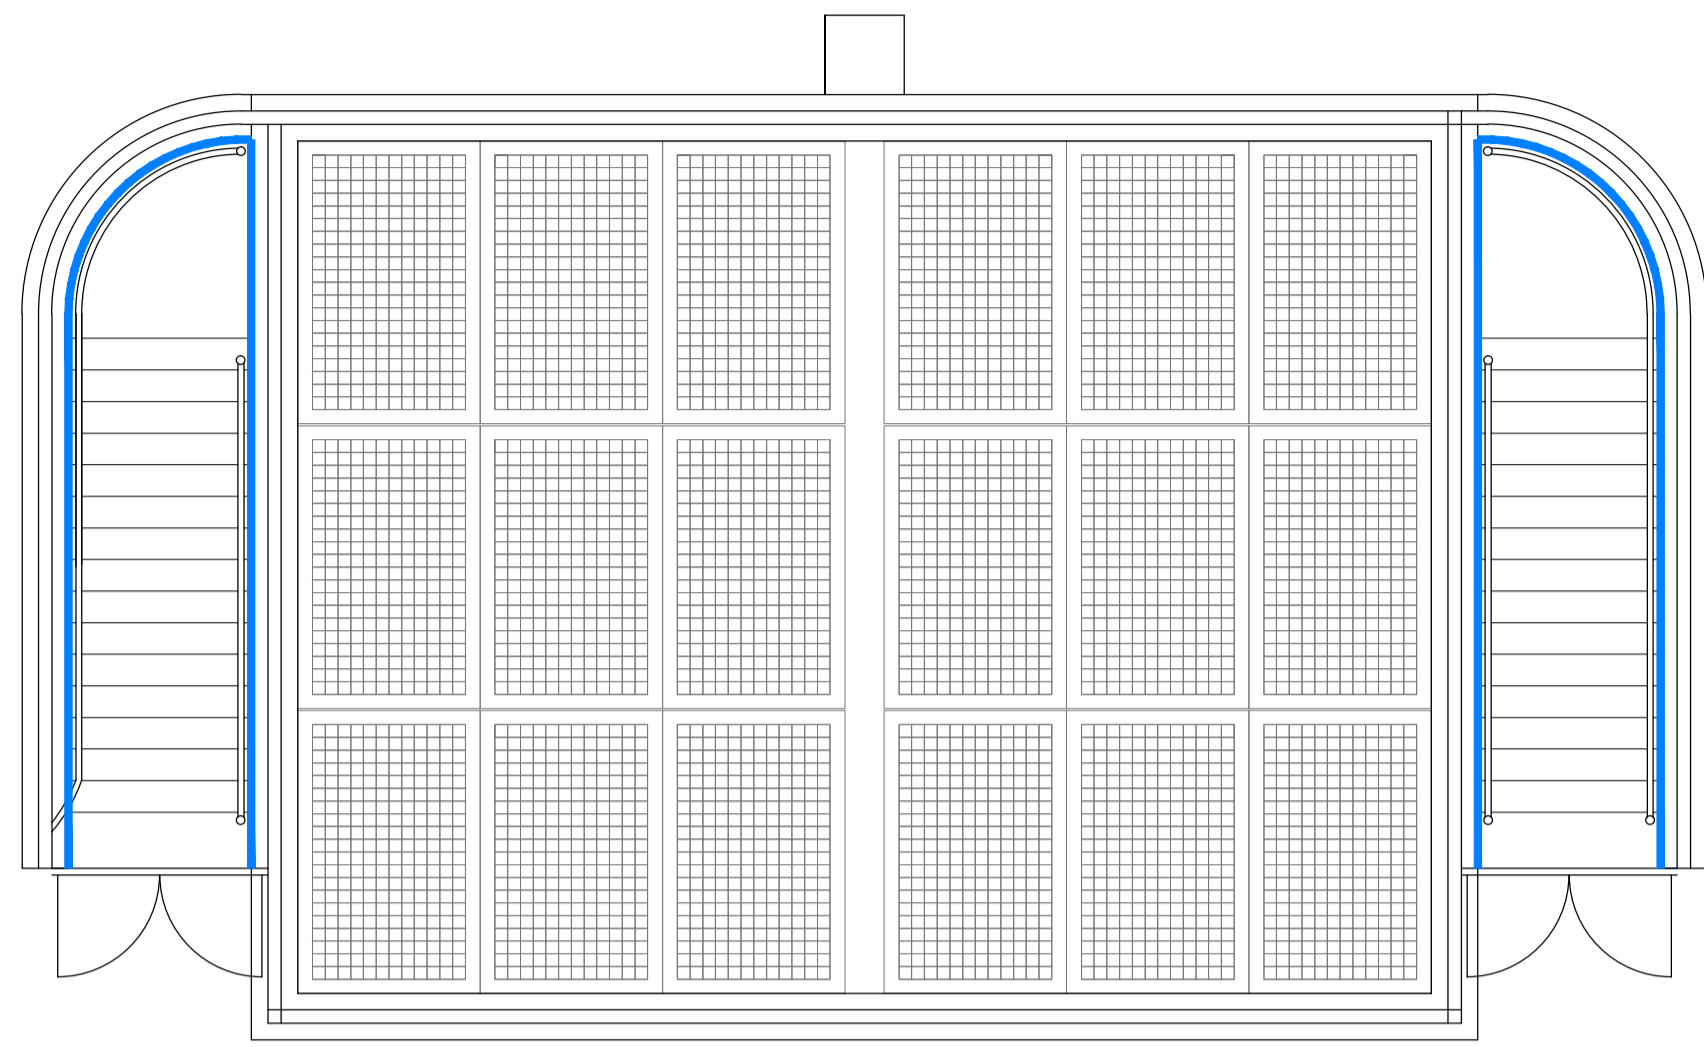

WALL TREATMENT LEGEND

- Indicates tiles restored and replaced with reproduction tiles as detailed in the Mosaic Restoration Company survey
- Indicates walls to be tanked, waterproofed and dry lined and paint finish.

1 Proposed Roof Plan
Scale: 1:50

4 Proposed Floor Plan (demolitions removed)
Scale: 1:50

2 Proposed Floor Plan
Scale: 1:50

4 Proposed Section A-A
Scale: 1:50

3 Front Elevation
Scale: 1:50

5 Proposed Section B-B
Scale: 1:50