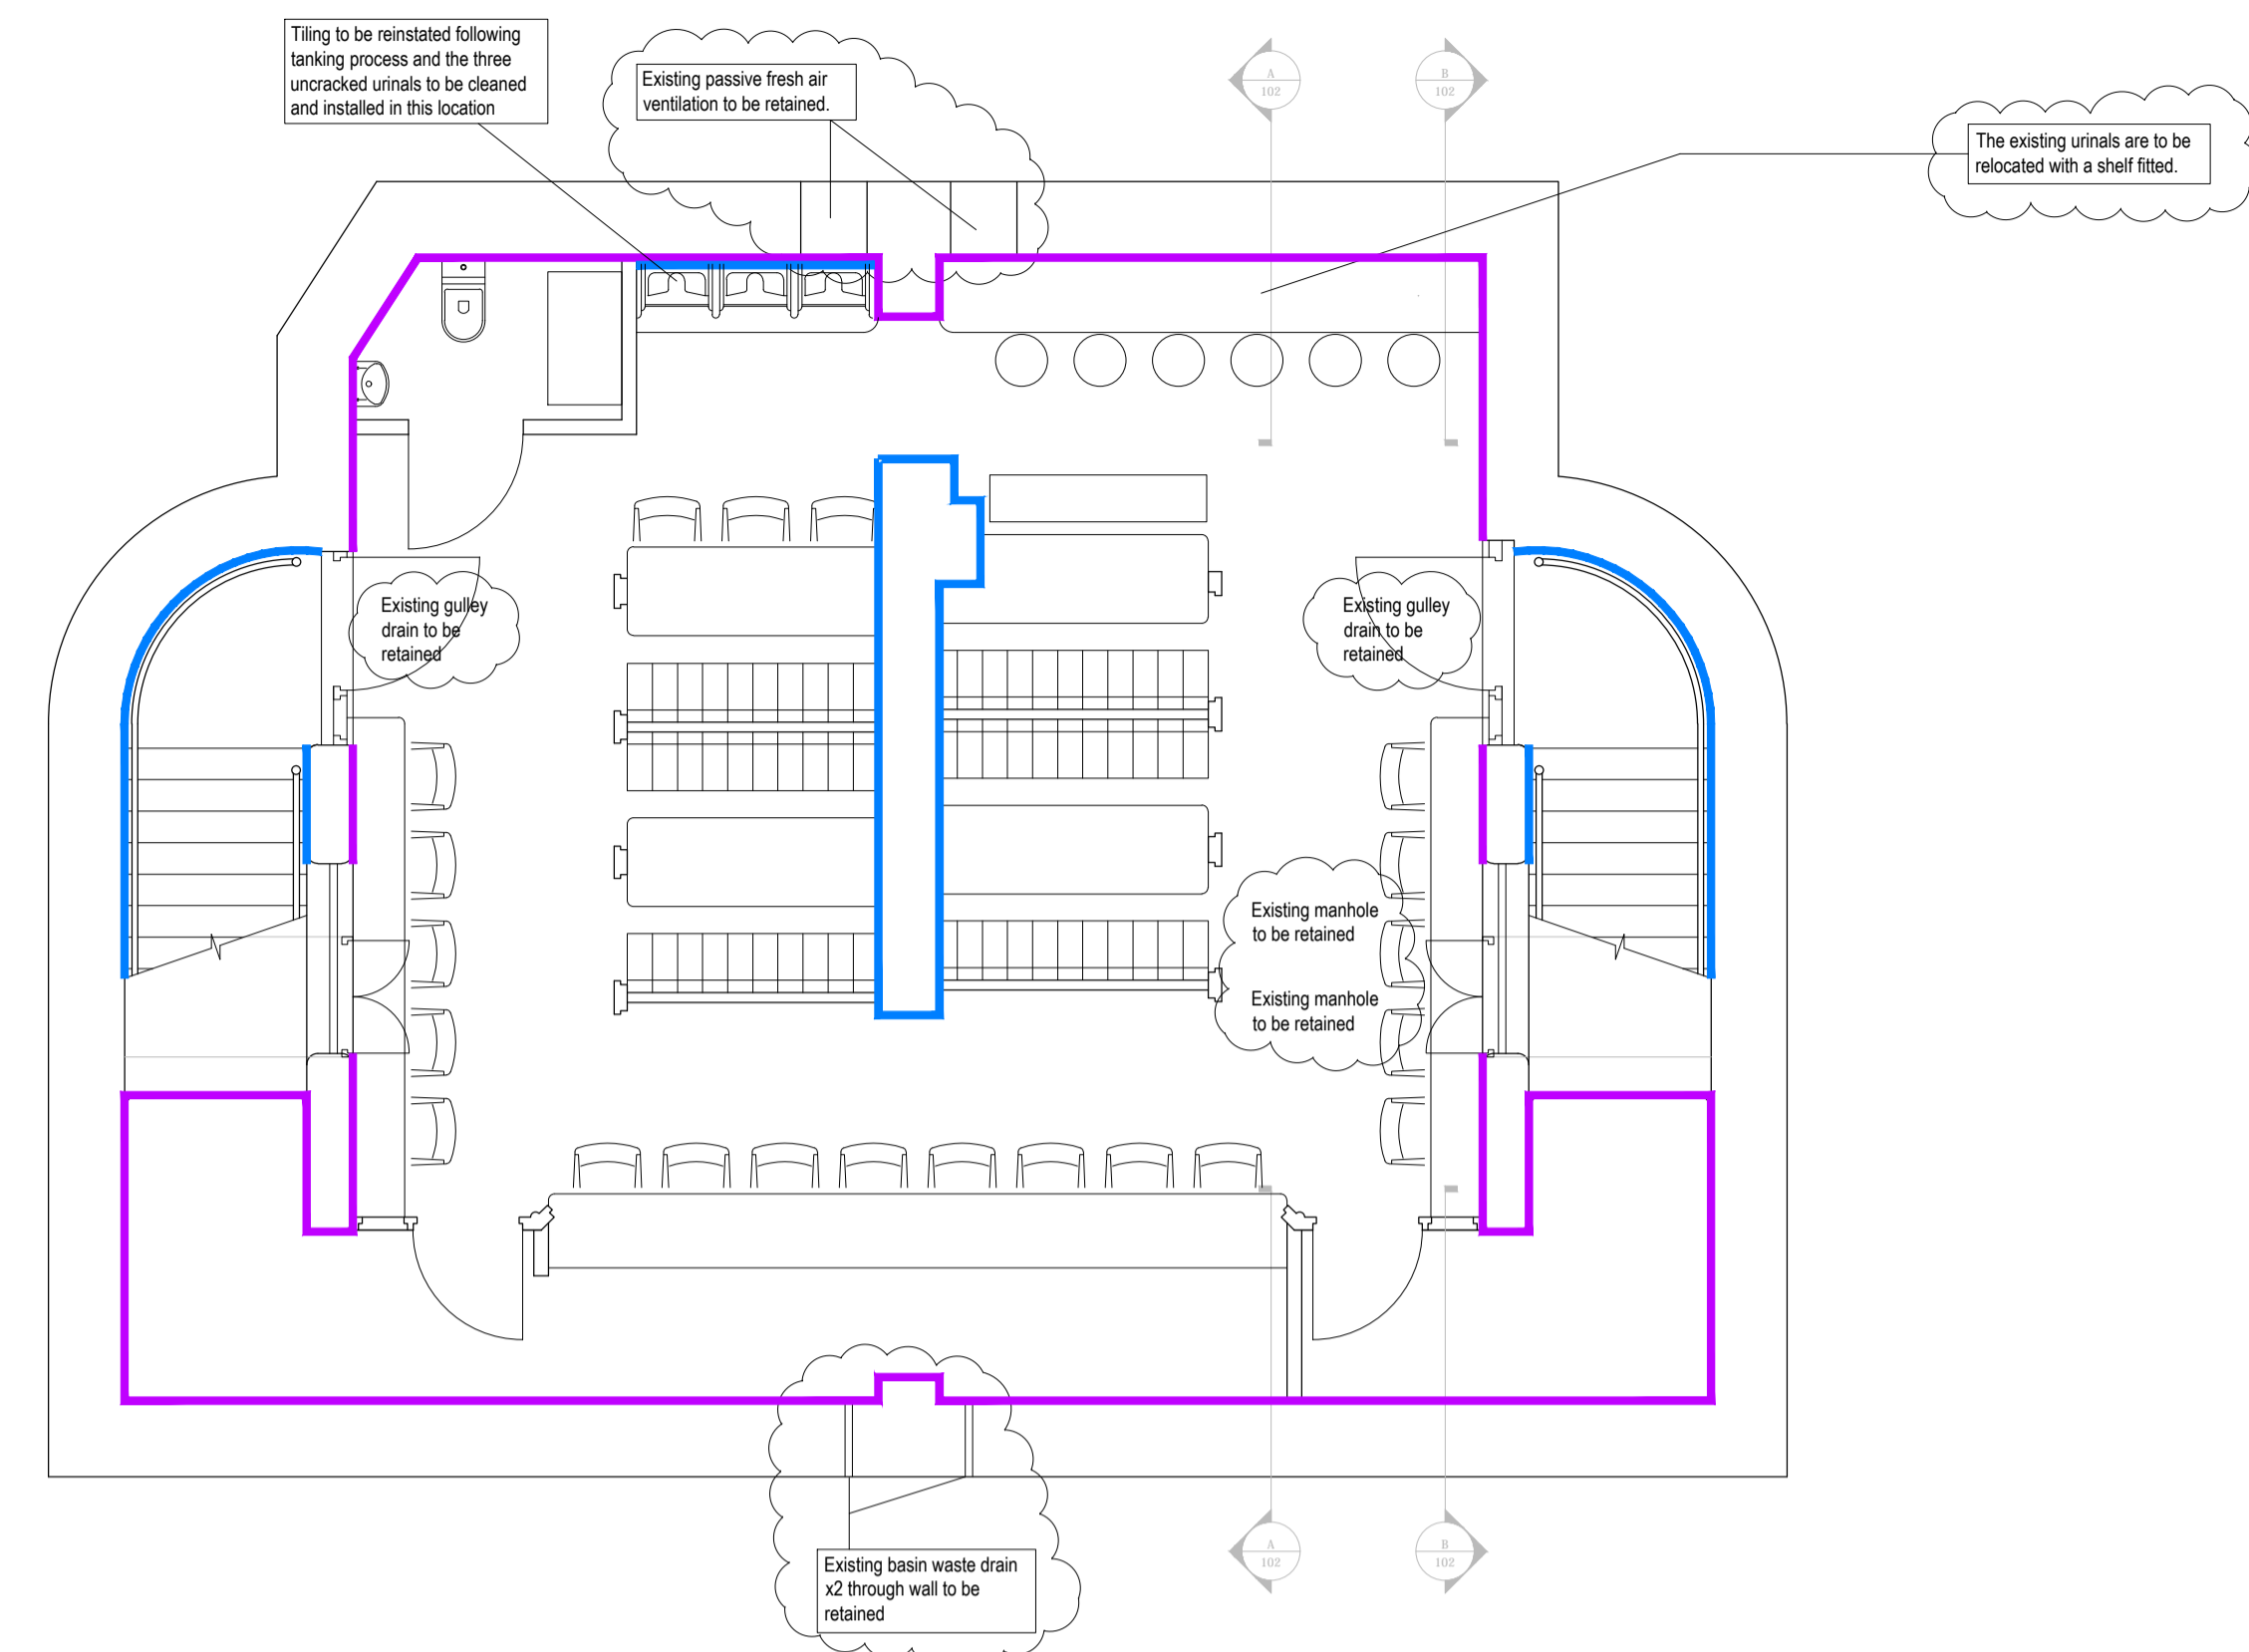

WALL TREATMENT LEGEND

- Indicates tiles restored and replaced with reproduction tiles as detailed in the Mosaic Restoration Company survey
- Indicates walls to be tanked, waterproofed and dry lined and paint finish.

1 Proposed Roof Plan
Scale: 1:50

4 Proposed Floor Plan (demolitions removed)
Scale: 1:50

2 Proposed Floor Plan
Scale: 1:50

4 Proposed Section A-A
Scale: 1:50

3 Front Elevation
Scale: 1:50

5 Proposed Section B-B
Scale: 1:50