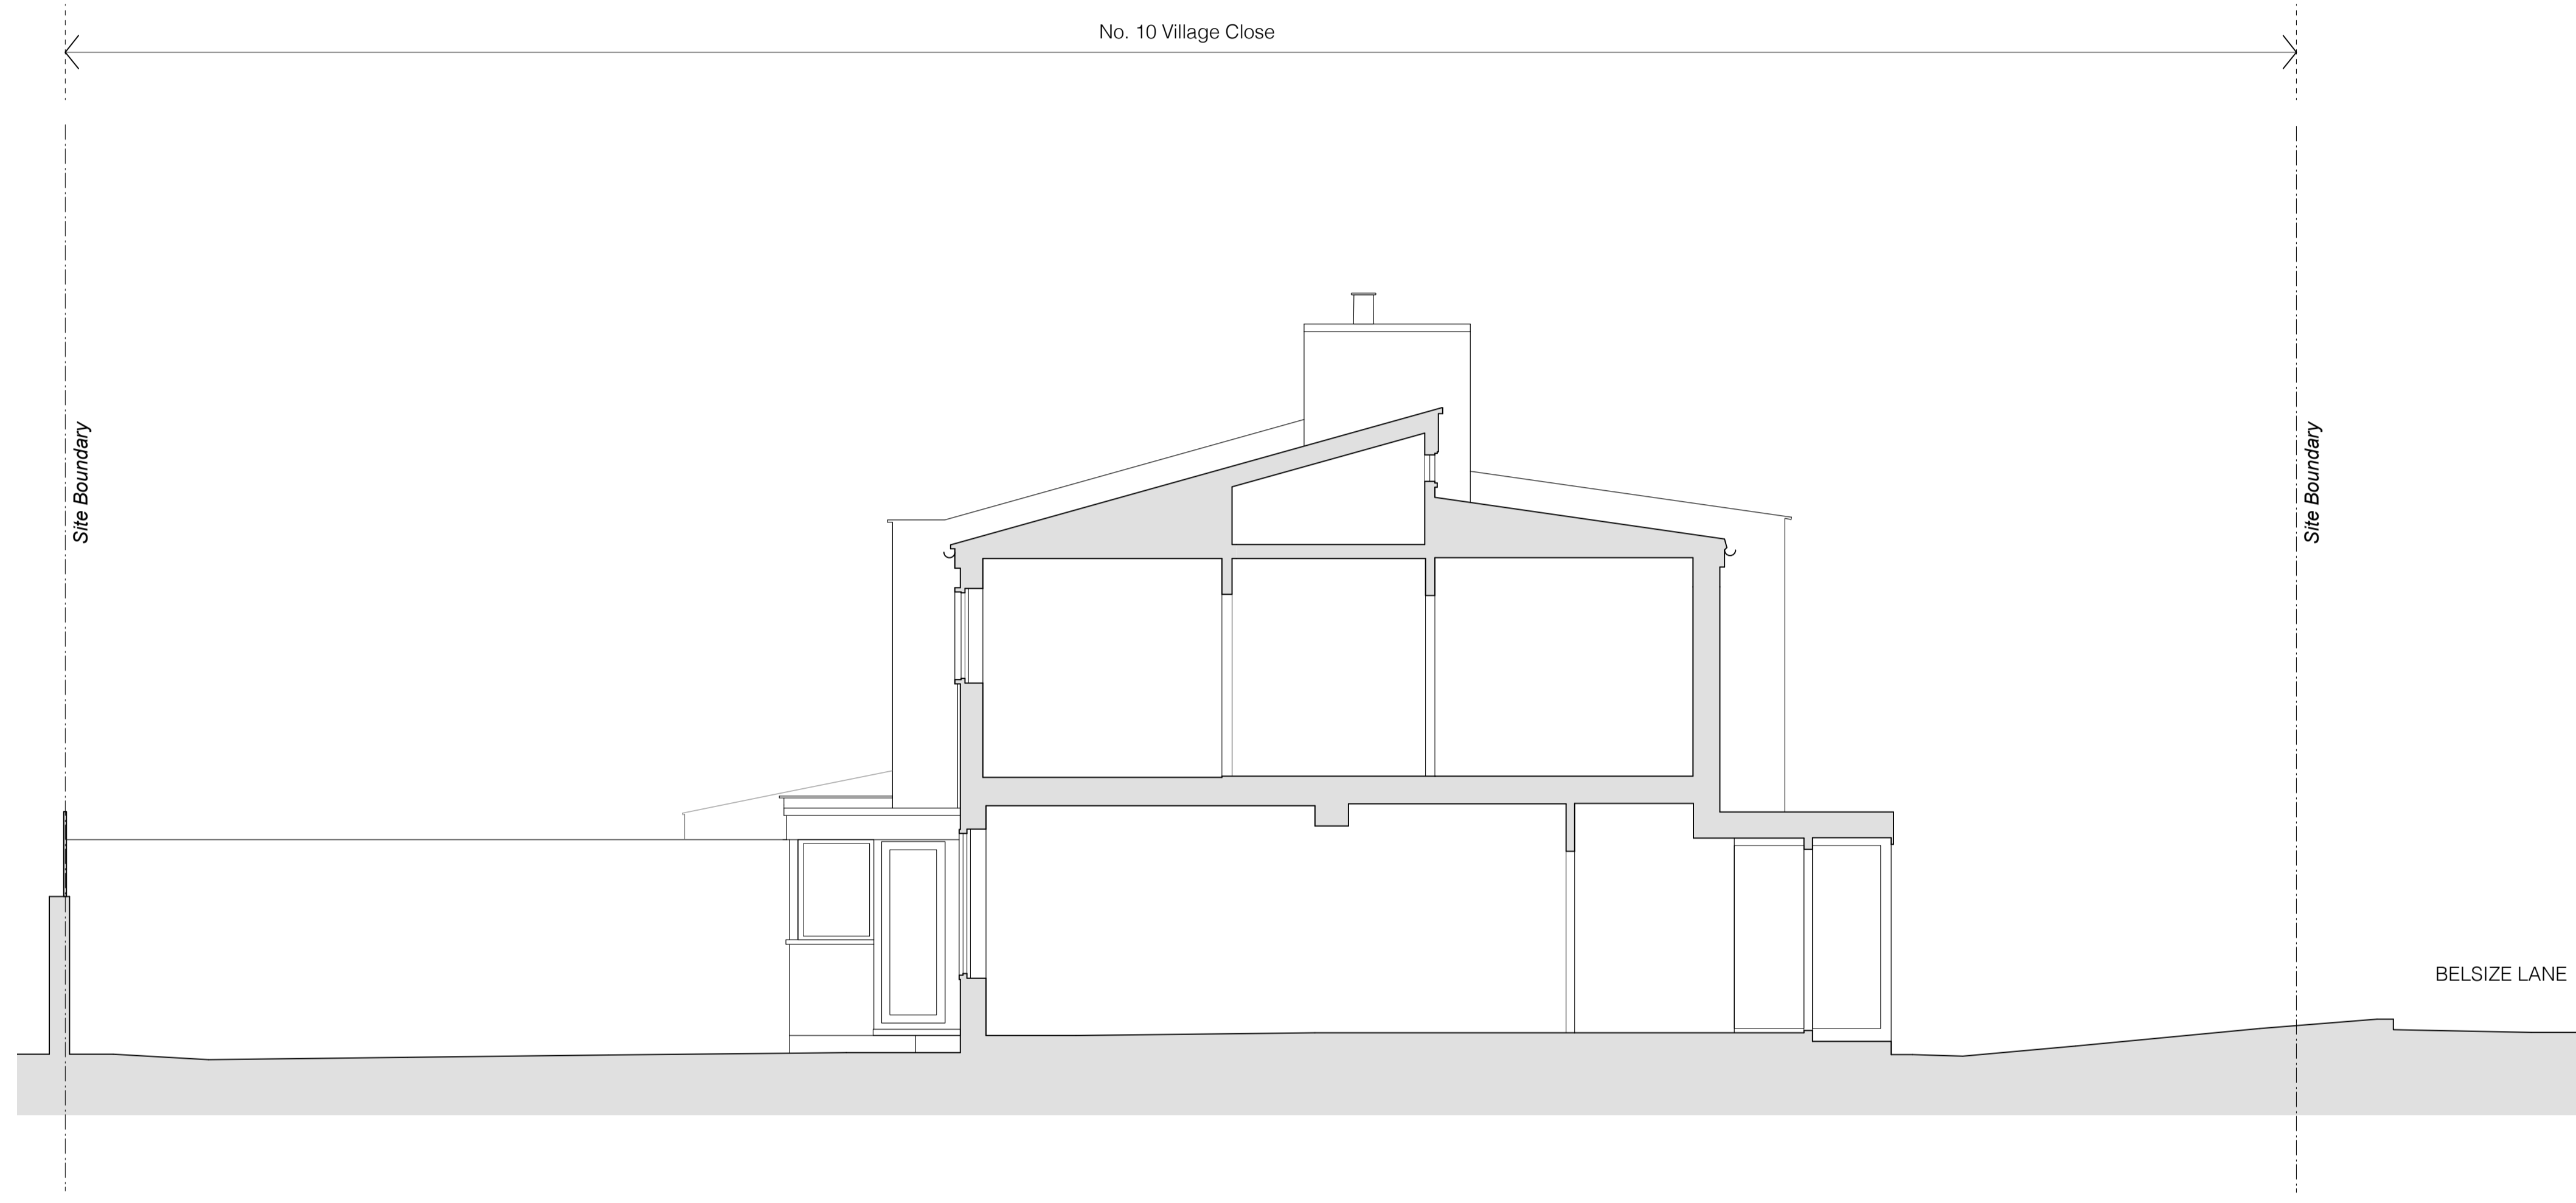

scale

revisions

no	description	date
--	PLANNING	04.04.17

SECTION A: EXISTING

FOR PLANNING

client	
Gabe + Lauren Turner	
scale	
1:100 at A3	
project	
10 Village Close	
drawing title	
Existing Section A	
drawing no	rev
1603_EX_300	--