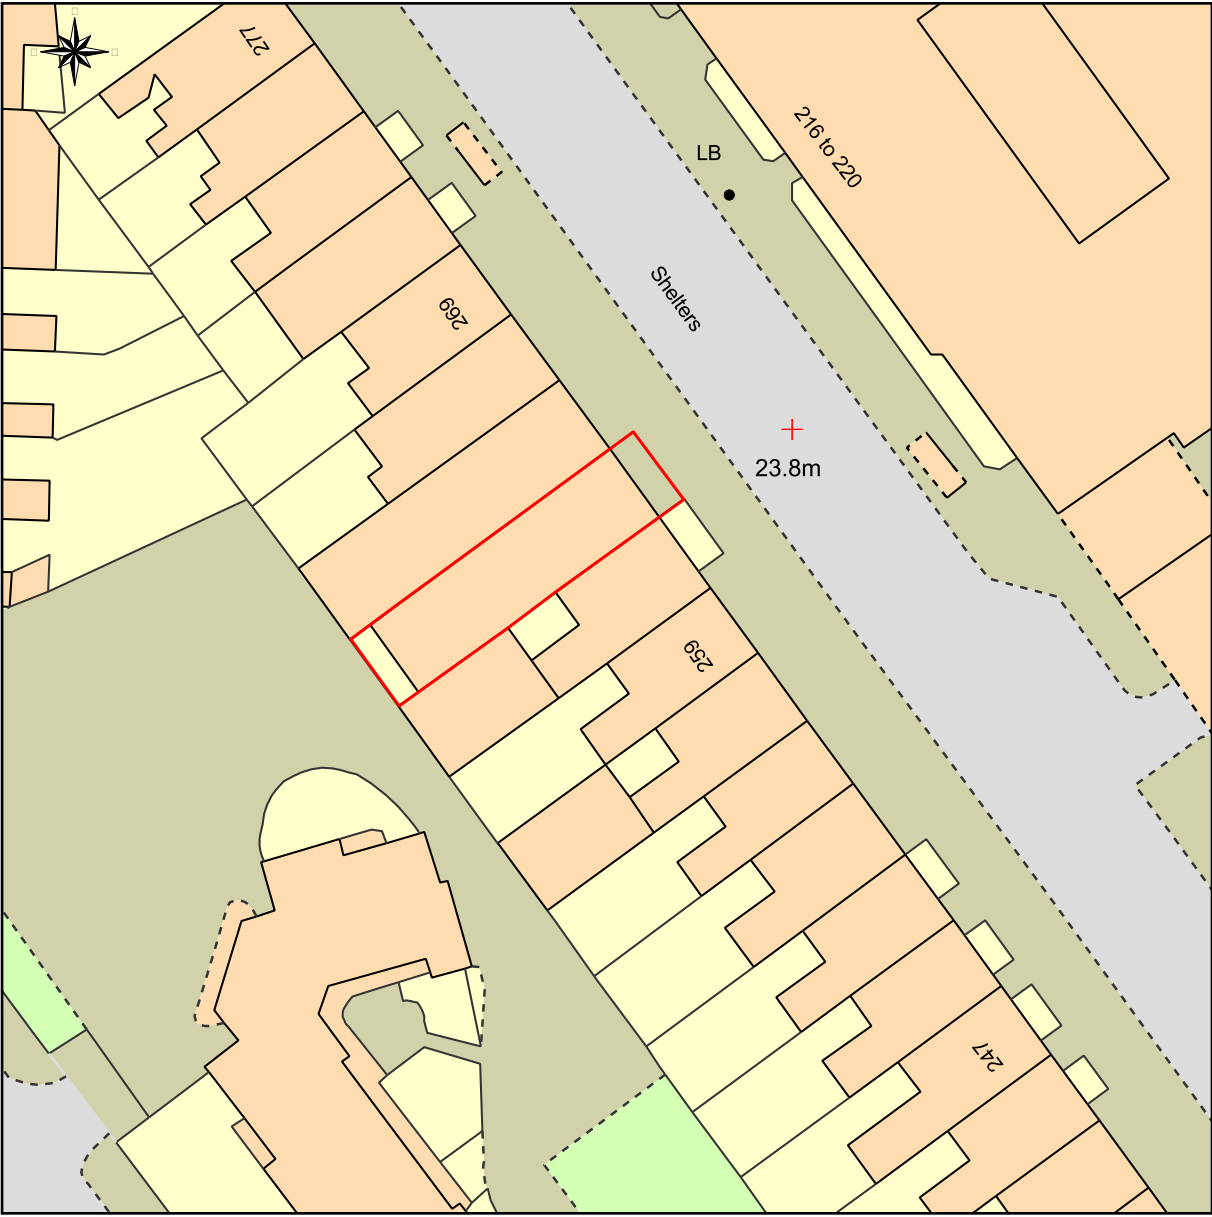

Site Plan/Block Plan of NW11BA

This Plan includes the following Licensed Data: OS MasterMap Colour PDF Site Plan/Block Plan by the Ordnance Survey National Geographic Database and incorporating surveyed revision available at the date of production. Reproduction in whole or in part is prohibited without the prior permission of Ordnance Survey. The representation of a road, track or path is no evidence of a right of way. The representation of features, as lines is no evidence of a property boundary. © Crown copyright and database rights, 2017. Ordnance Survey 0100031673

Scale: 1:500, paper size: A4