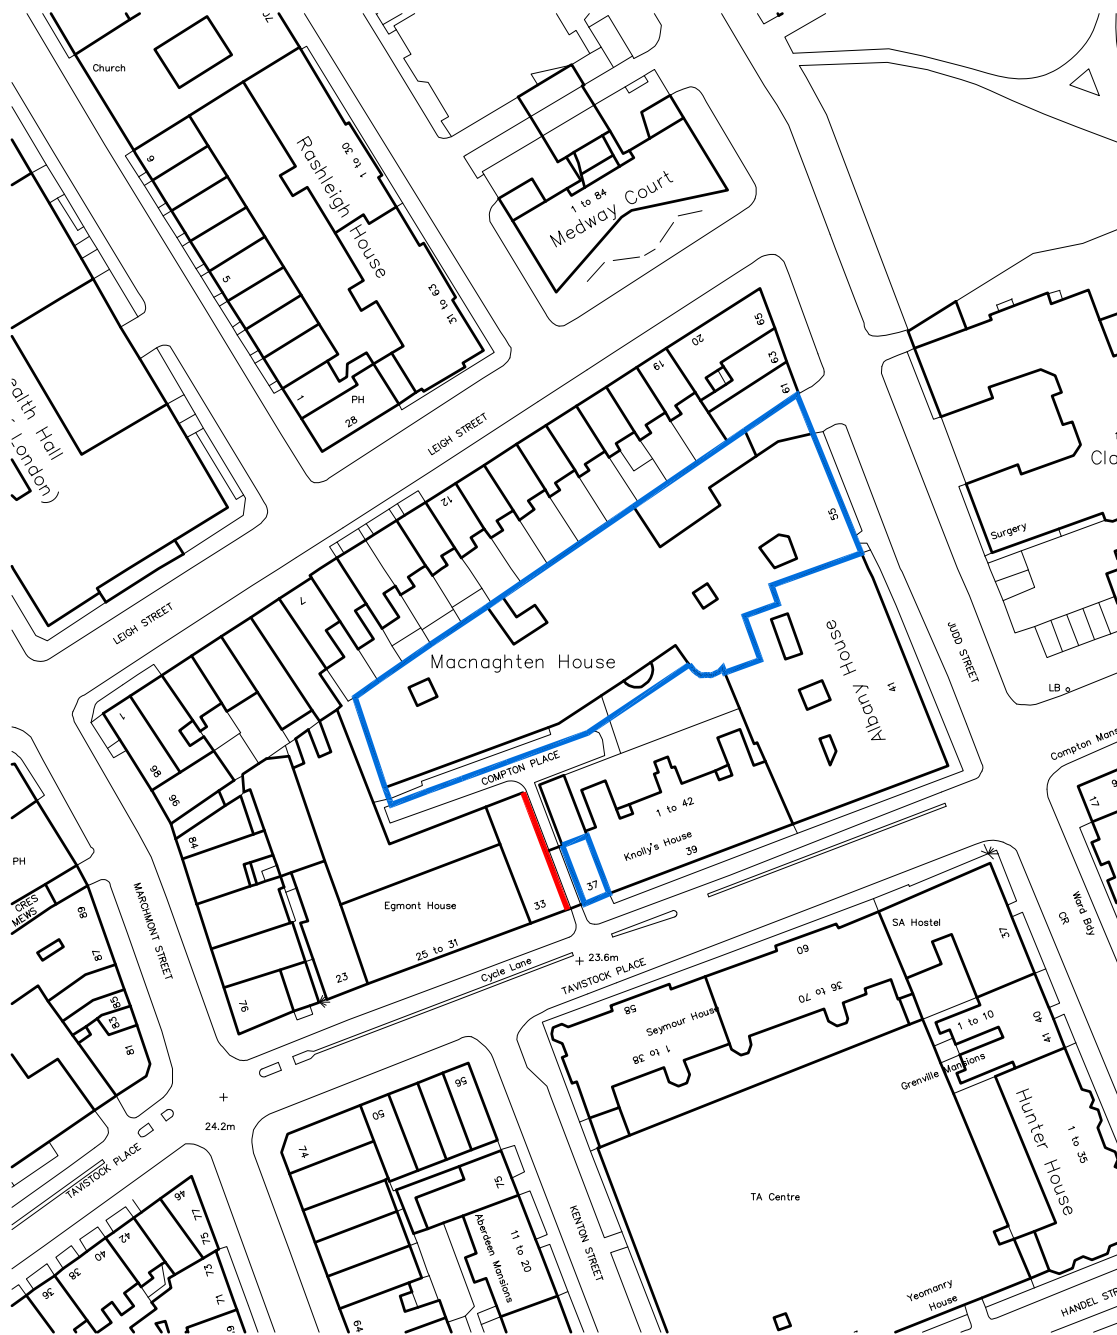

version	date	author	version notes
P1	As dwg	As dwg	Planning issue

— LAND WITHIN SAME OWNERSHIP
 — SITE BOUNDARY

0 31.25 m 62.5 m 125 m

SCALE: 1:1250

Reproduced by permission of Ordnance Survey on behalf of HMSO. © Crown copyright 2006.
 All rights reserved Ordnance Survey Licence 100045894.

FOR PLANNING APPLICATION PURPOSES ONLY

This drawing has been produced for Generator Hostels Limited, for the project/site named as Compton Place and is submitted as part of a planning application relating to this site name only and is not intended for use by any other person or organisation or for any other purpose.

© Orbit Architects

23/03/17

status
PLANNING

project 1595 - Laneway Wall _Generator London_WC1H

title OS Site Plan

scale 1:1250@A4 date 23.03.17 author DC job no. dwg no. ver.

1595-D0-001 P1

DO NOT SCALE FROM THIS DRAWING: Verify all dimensions on site
 © Orbit Architects 83 Blackfriars Road, London SE1 8HA t. 020 7593 3380 w. www.orbitarchitects.com e. info@orbitarchitects.com