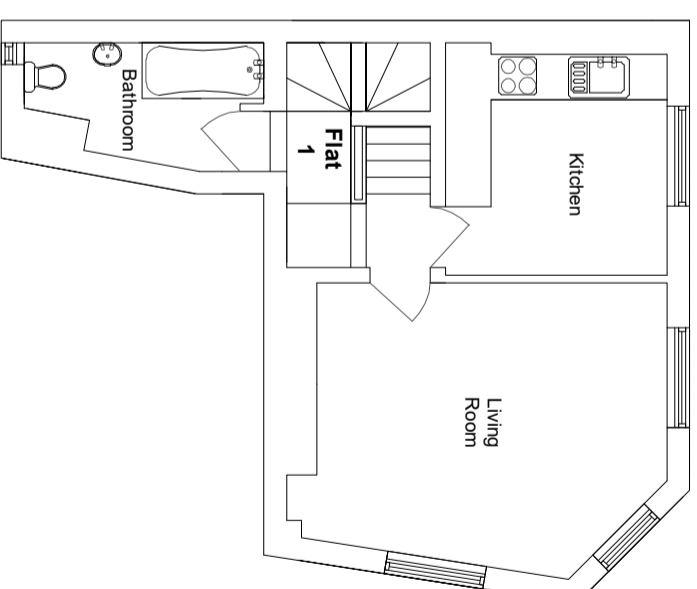

**Ground Floor**

ST GILES HIGH STREET

**First Floor**

**Second Floor**

**Third Floor**

**NOTES:**

Existing - Floor Plans

Contacts:  
Tel: 07976 928 789  
E-Mail: joel.gray@greatplans.co.uk

Client:  
PixelinkLink Limited  
3rd Floor  
9 White Lion St  
London  
N1 9PD

Location:  
64  
St Giles High Street  
London  
WC2H 8LE

Scale: 1:100 @ A3

Date: Drawn By:

03-04-17 Joel Gray

Drg No: 01