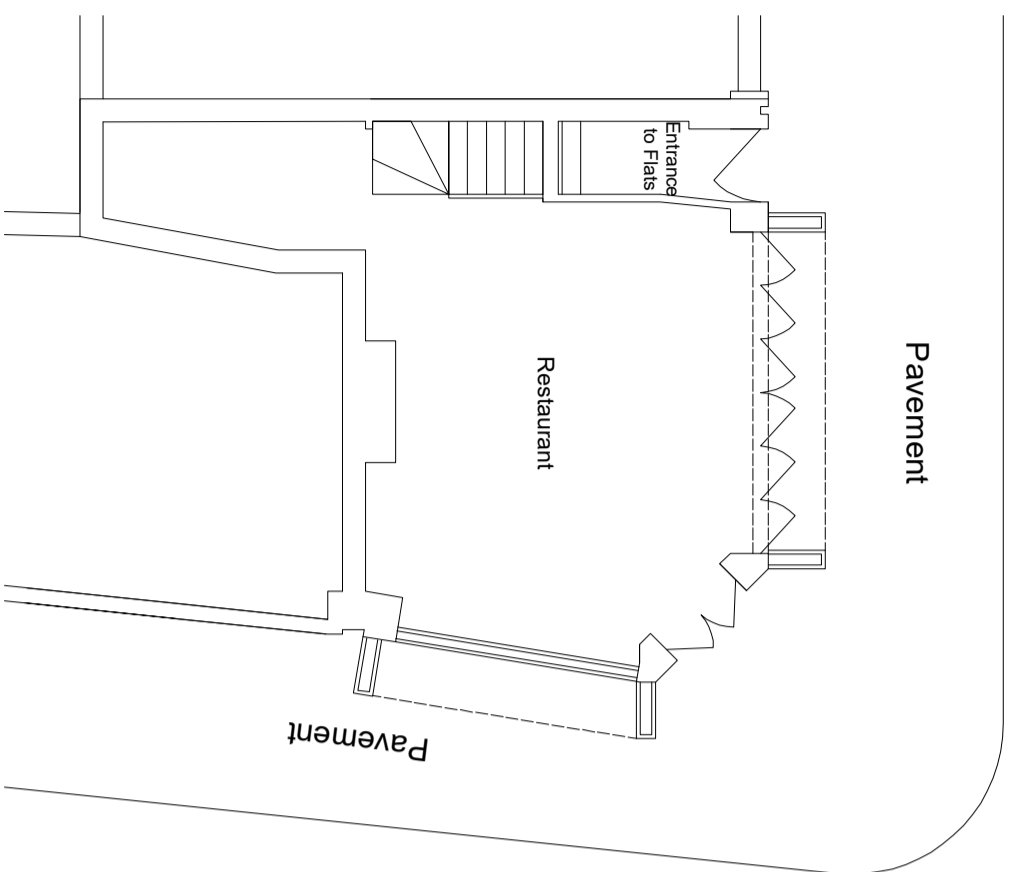

**Ground Floor**

ST GILES HIGH STREET

**First Floor**

**Second Floor**

**Third Floor**

**NOTES:**

Existing - Floor Plans

Contacts:  
Tel: 07976 928 789  
E-Mail: joel.gray@greatplans.co.uk

Client:  
PixelinkLink Limited  
3rd Floor  
9 White Lion St  
London  
N1 9PD

Location:  
64  
St Giles High Street  
London  
WC2H 8LE

Scale: 1:100 @ A3

Date: Drawn By:

03-04-17 Joel Gray

Drg No: 01