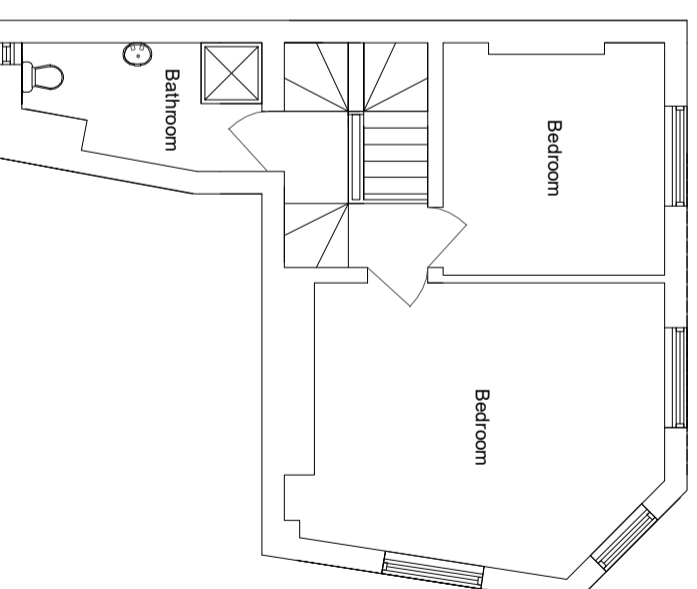

**Ground Floor**

ST GILES HIGH STREET

**First Floor**

**Second Floor**

**Third Floor**

**NOTES:**

Existing - Floor Plans

Contacts:  
Tel: 07976 928 789  
E-Mail: joel.gray@greatplans.co.uk

Client:  
PixelinkLink Limited  
3rd Floor  
9 White Lion St  
London  
N1 9PD

Location:  
64  
St Giles High Street  
London  
WC2H 8LE

Scale: 1:100 @ A3

Date: Drawn By:

03-04-17 Joel Gray

Drg No: 01