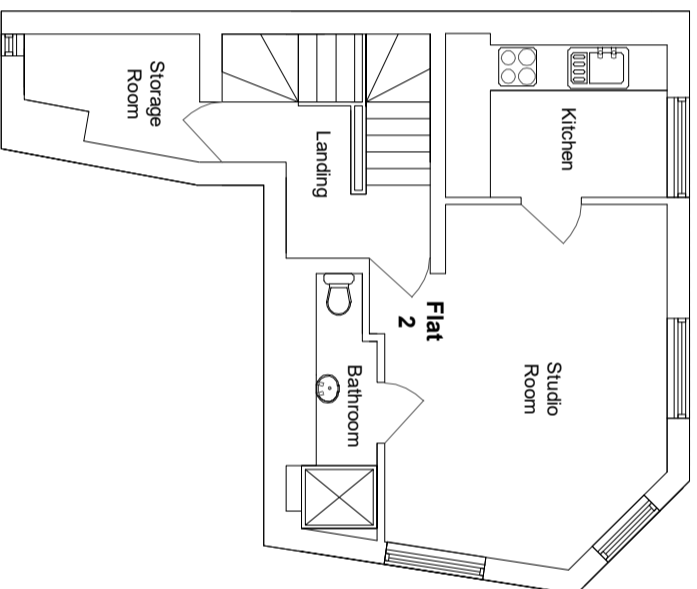

**Ground Floor**

ST GILES HIGH STREET

**First Floor**

**Second Floor**

**Third Floor**

**NOTES:**

Existing - Floor Plans

Contacts:  
Tel: 07976 928 789  
E-Mail: joel.gray@greatplans.co.uk

Client:  
PixelinkLink Limited  
3rd Floor  
9 White Lion St  
London  
N1 9PD

Location:  
64  
St Giles High Street  
London  
WC2H 8LE

Scale: 1:100 @ A3

Date: Drawn By:

03-04-17 Joel Gray

Drg No: 01