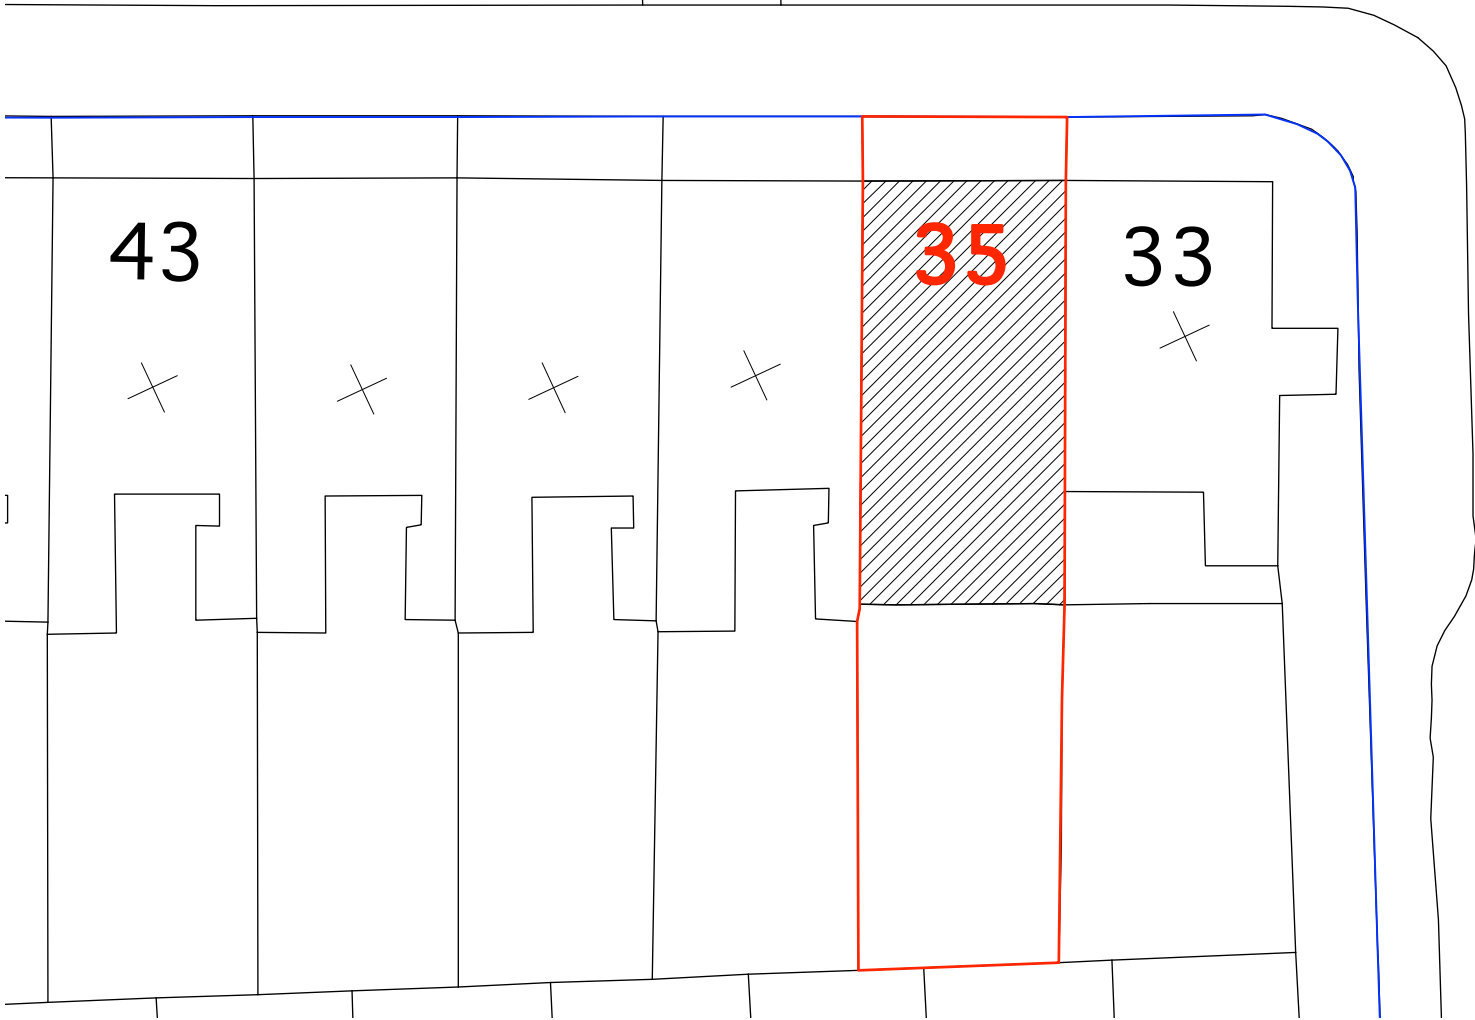

FREDERICK STREET

NORTH

AMPPTON PLACE

0 1 2 3 4 5M

	PROJECT 5 ARCHITECTURE LLP 8 Waterson Street London E2 8HL	job title 35 FREDERICK STREET, LONDON WC1X 0NB	scale 1:200 @ A3	drawn SA	drawing no. 6214-FS35- BLOCK PLAN
	T: +44 (0)20 7739 9131 F: +44 (0)20 7739 3687 E: info@p5a.co.uk	drawing BLOCK PLAN AS EXISTING	date OCT 2016	checked XX	