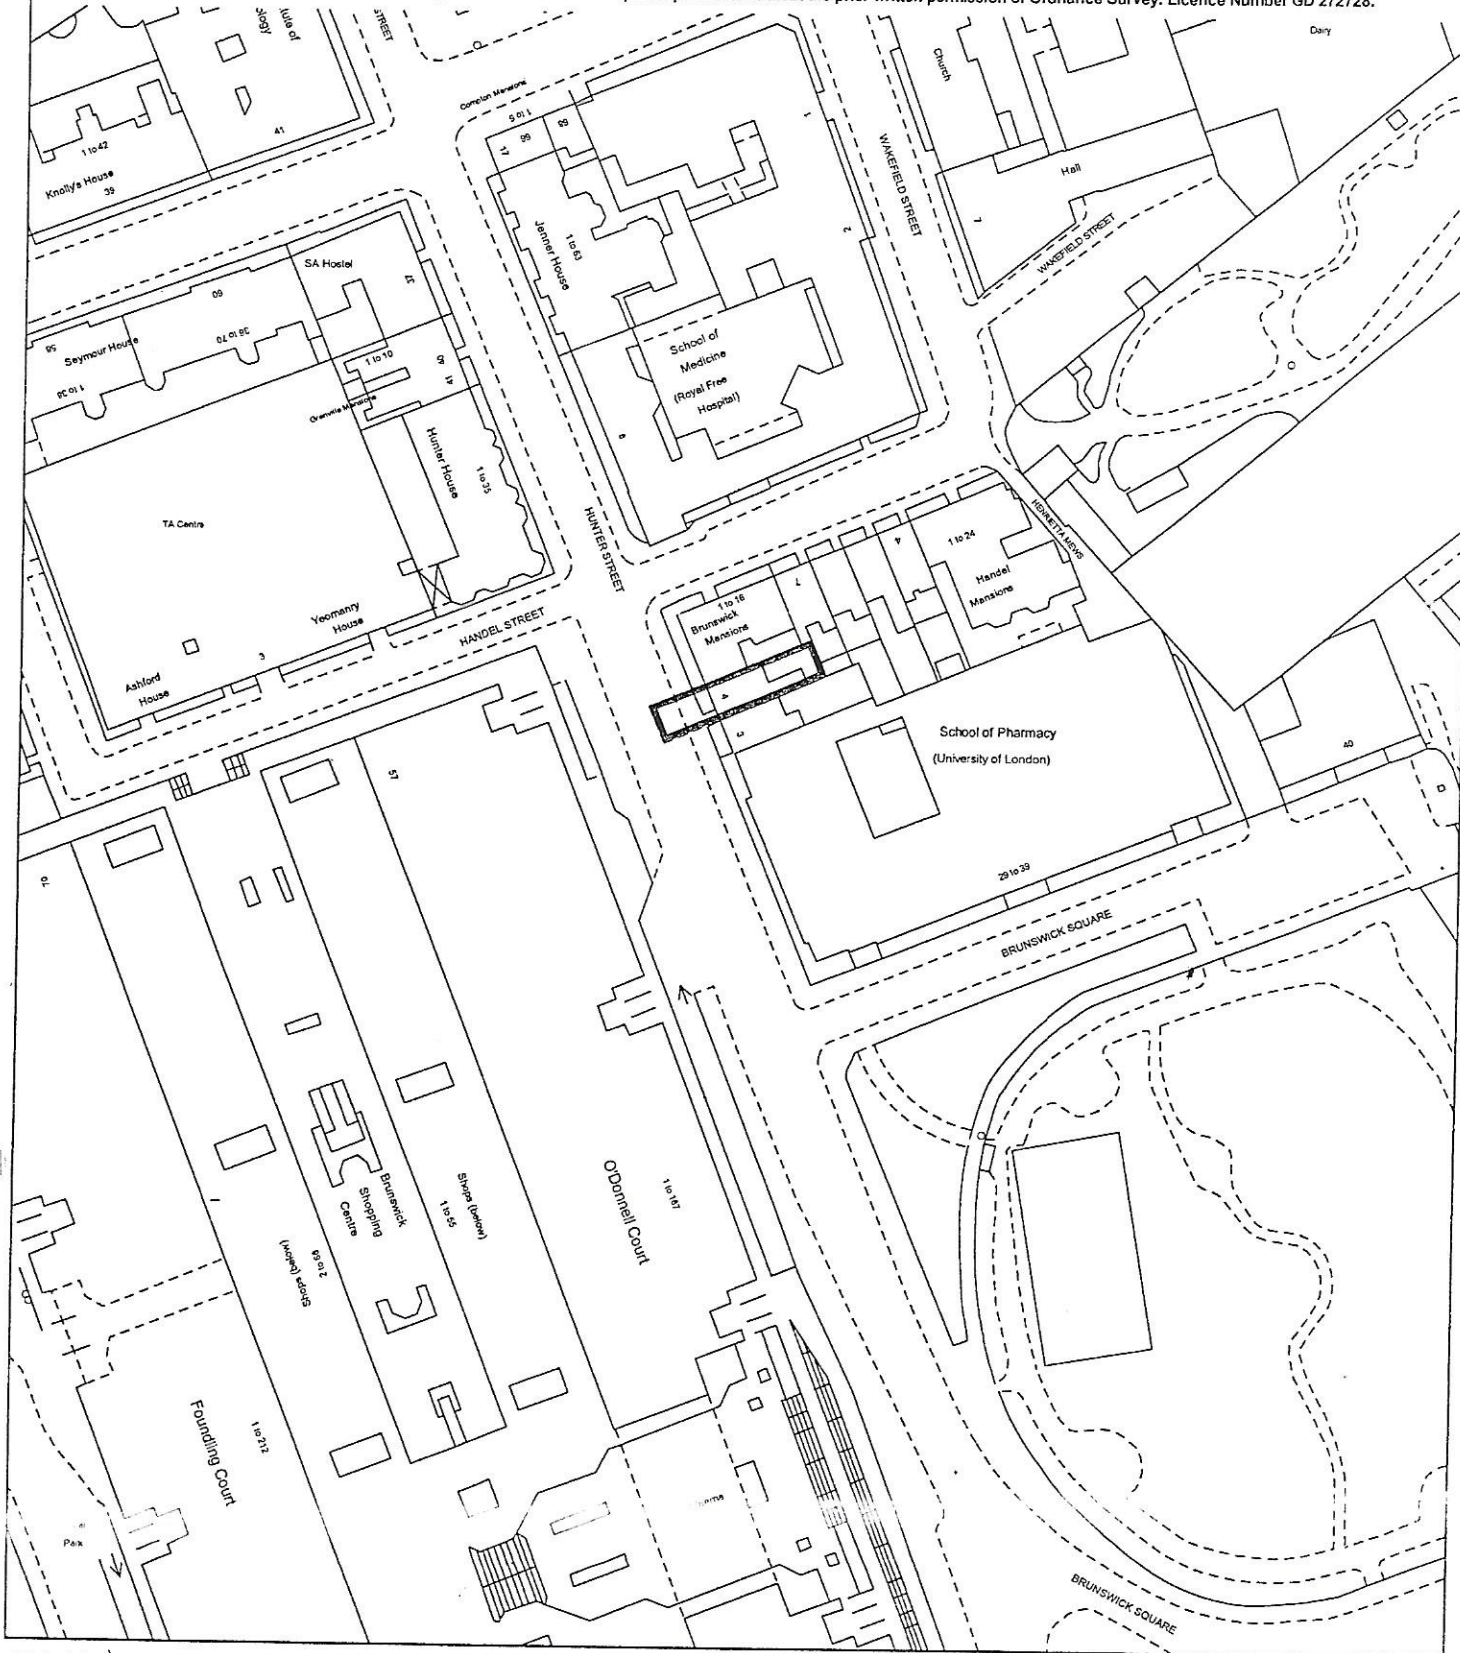

TITLE NUMBER  
NGL829083

CAMDEN

ORDNANCE SURVEY MAP REFERENCE:

TQ20620W

60421 12 1

CROWN COPYRIGHT. Produced by HMLR. Further reproduction in whole or in part is prohibited without the prior written permission of Ordnance Survey. Licence Number GD 272728.

This title plan shows the general position of the boundaries: it does not show the exact line of the boundaries. Measurements scaled from this plan may not match measurements between the same points on the ground. For more information see Land Registry Public Guide 7 - Title Plans.

This official copy shows the state of the title plan on 14 January 2004 at 11:12:51. It may be subject to distortions in scale. Under s.67 of the Land Registration Act 2002, this copy is admissible in evidence to the same extent as the original.