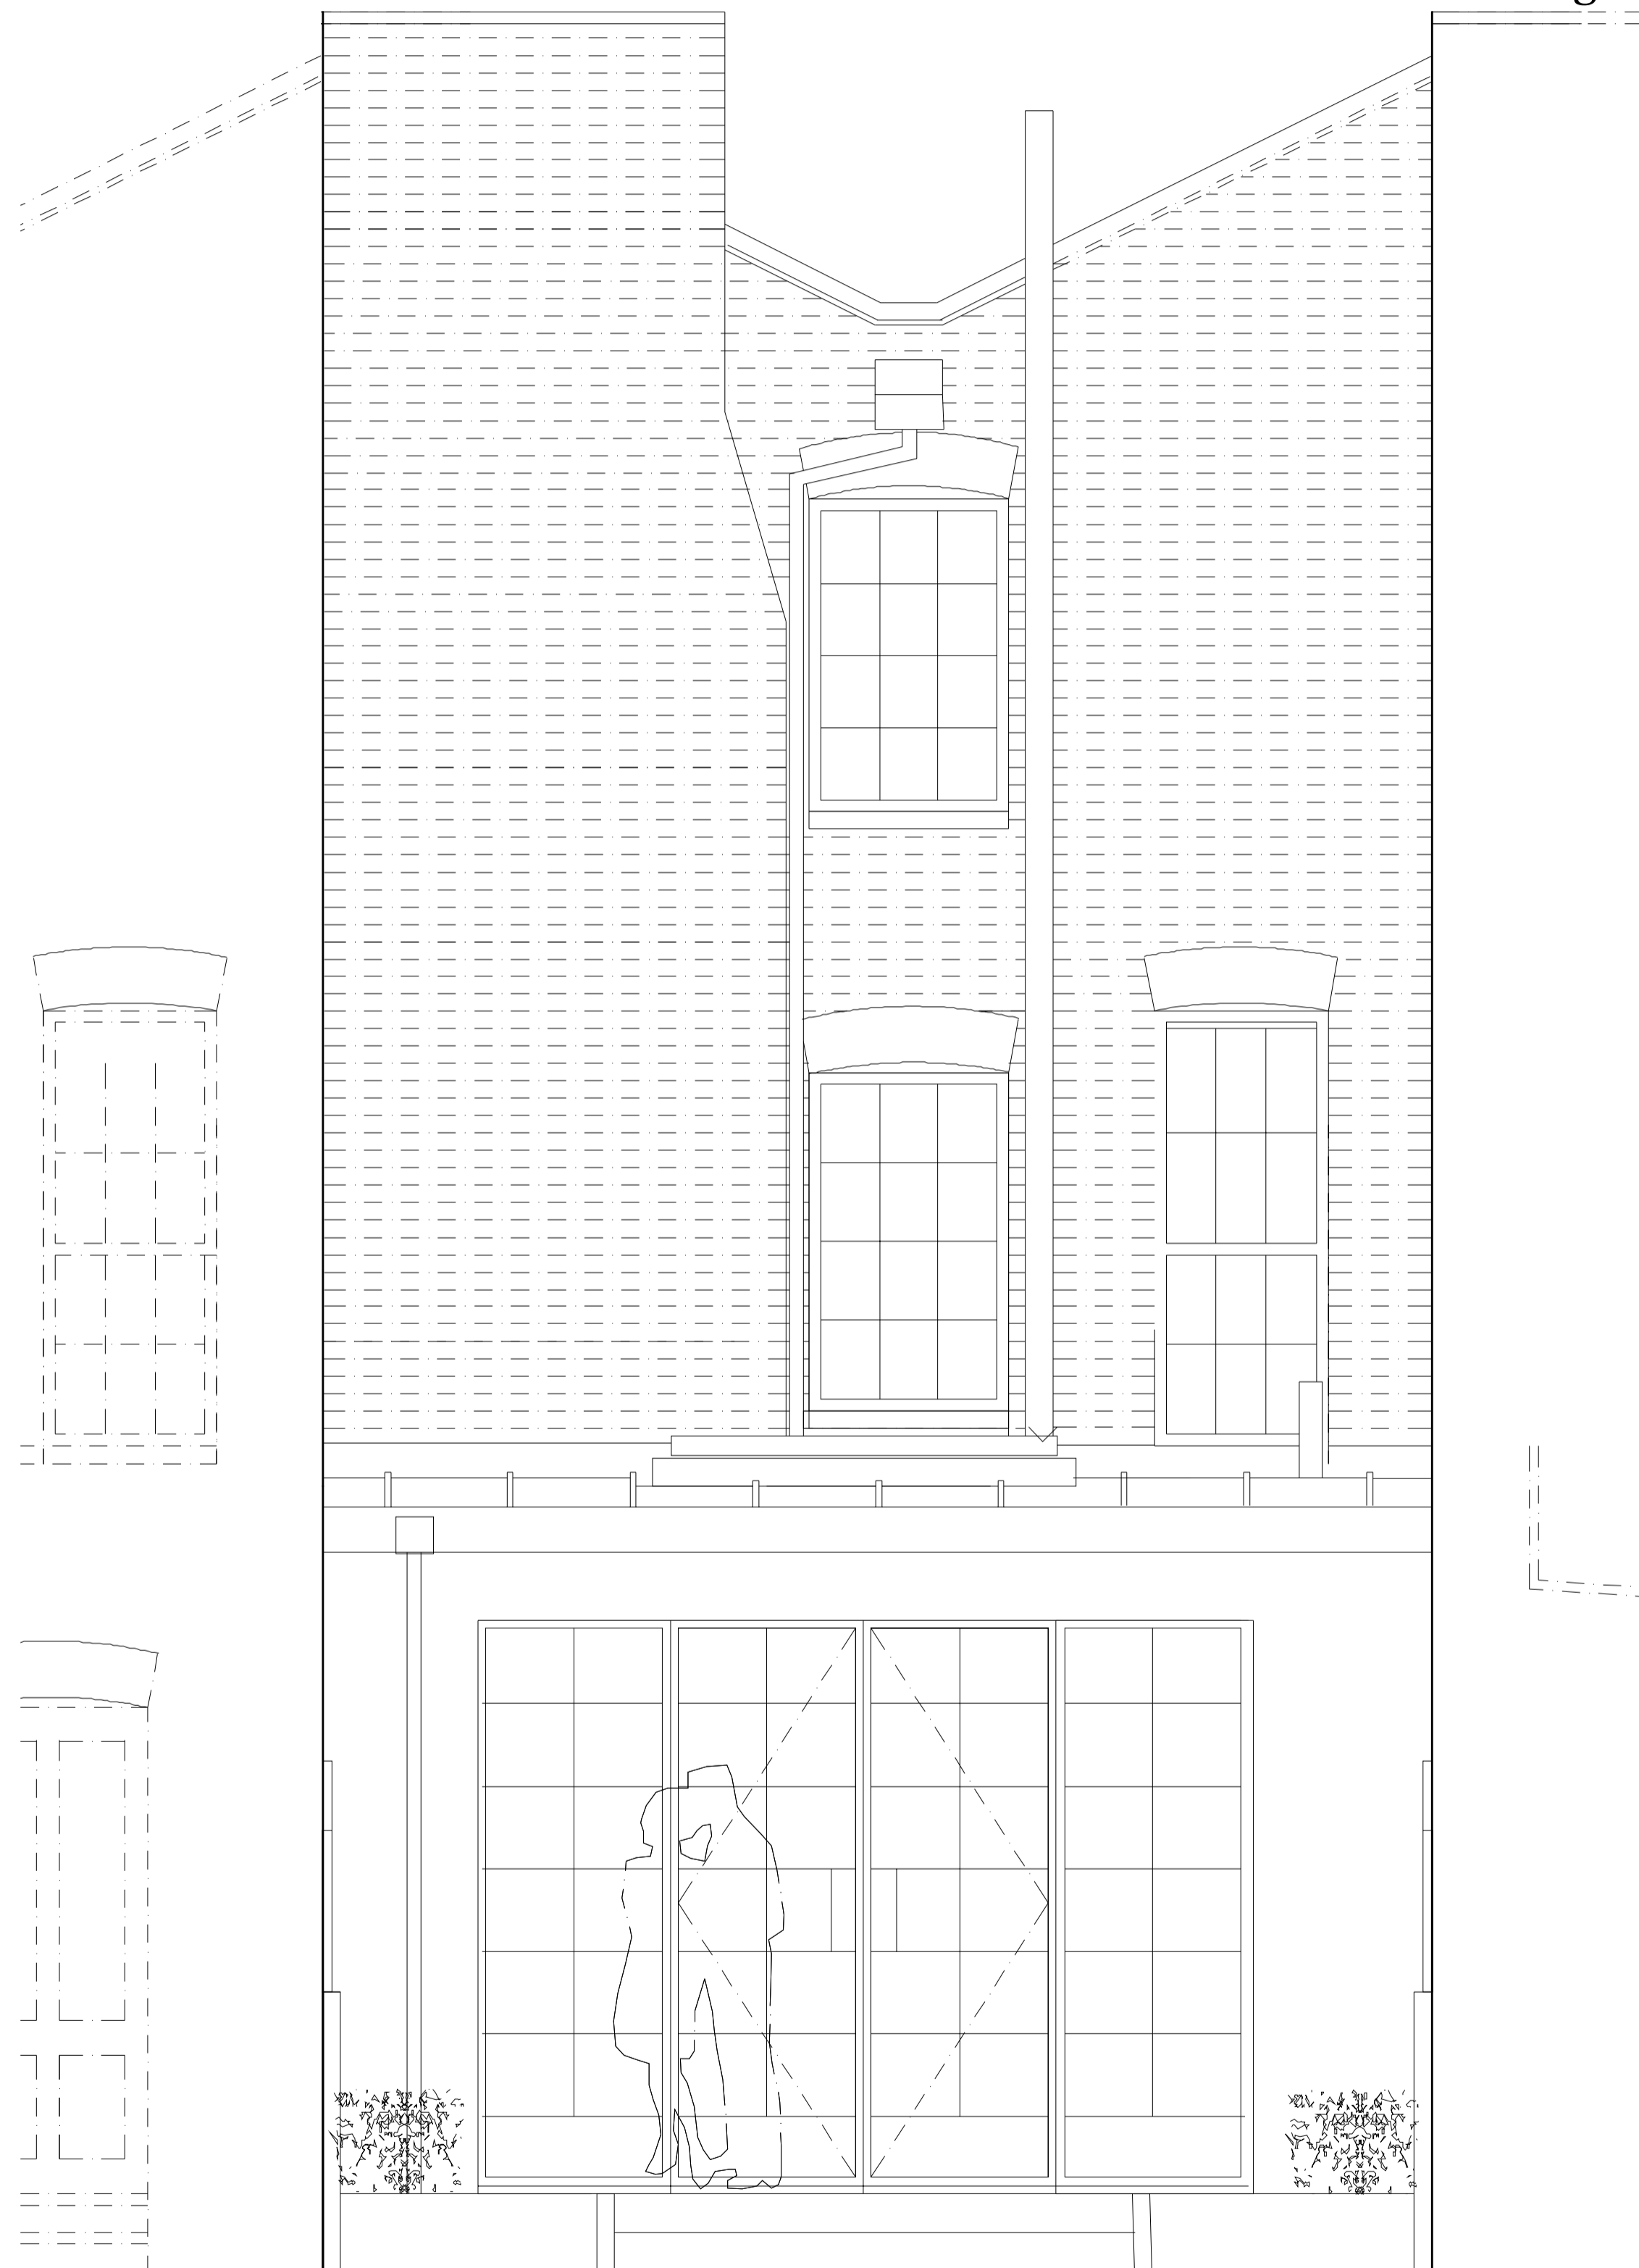

Glazed skylight over stairwell

Glazed skylight over shower area

Crittall window full height

Lead sheet covering to mansard roof

Existing Rear Elevation

Proposed Rear Elevation