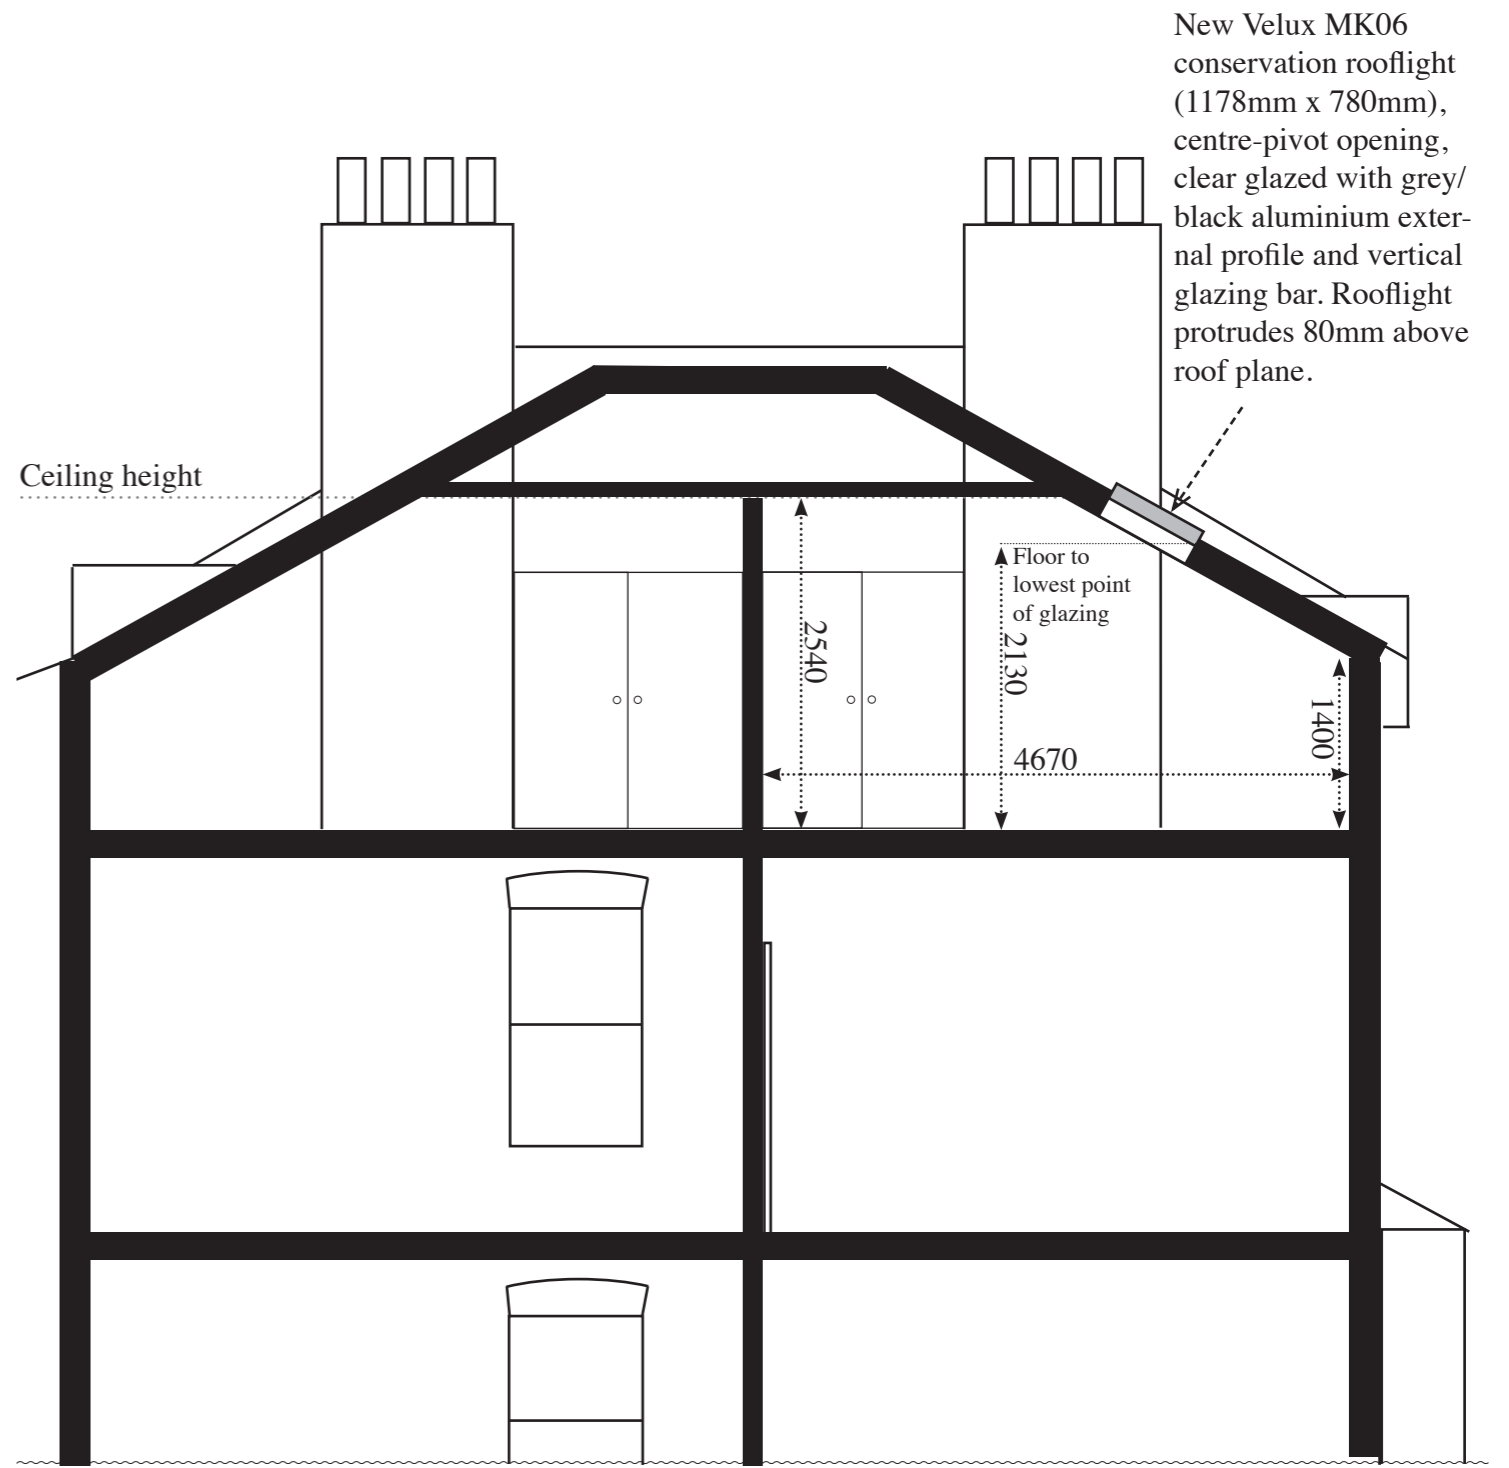

# CROSS SECTIONS

**CROSS SECTION A**

Mr Carl Wilkinson  
67 Dartmouth Park Road  
London  
NW5 1SL

**CROSS SECTION B**

**DRAWING: RL-04**