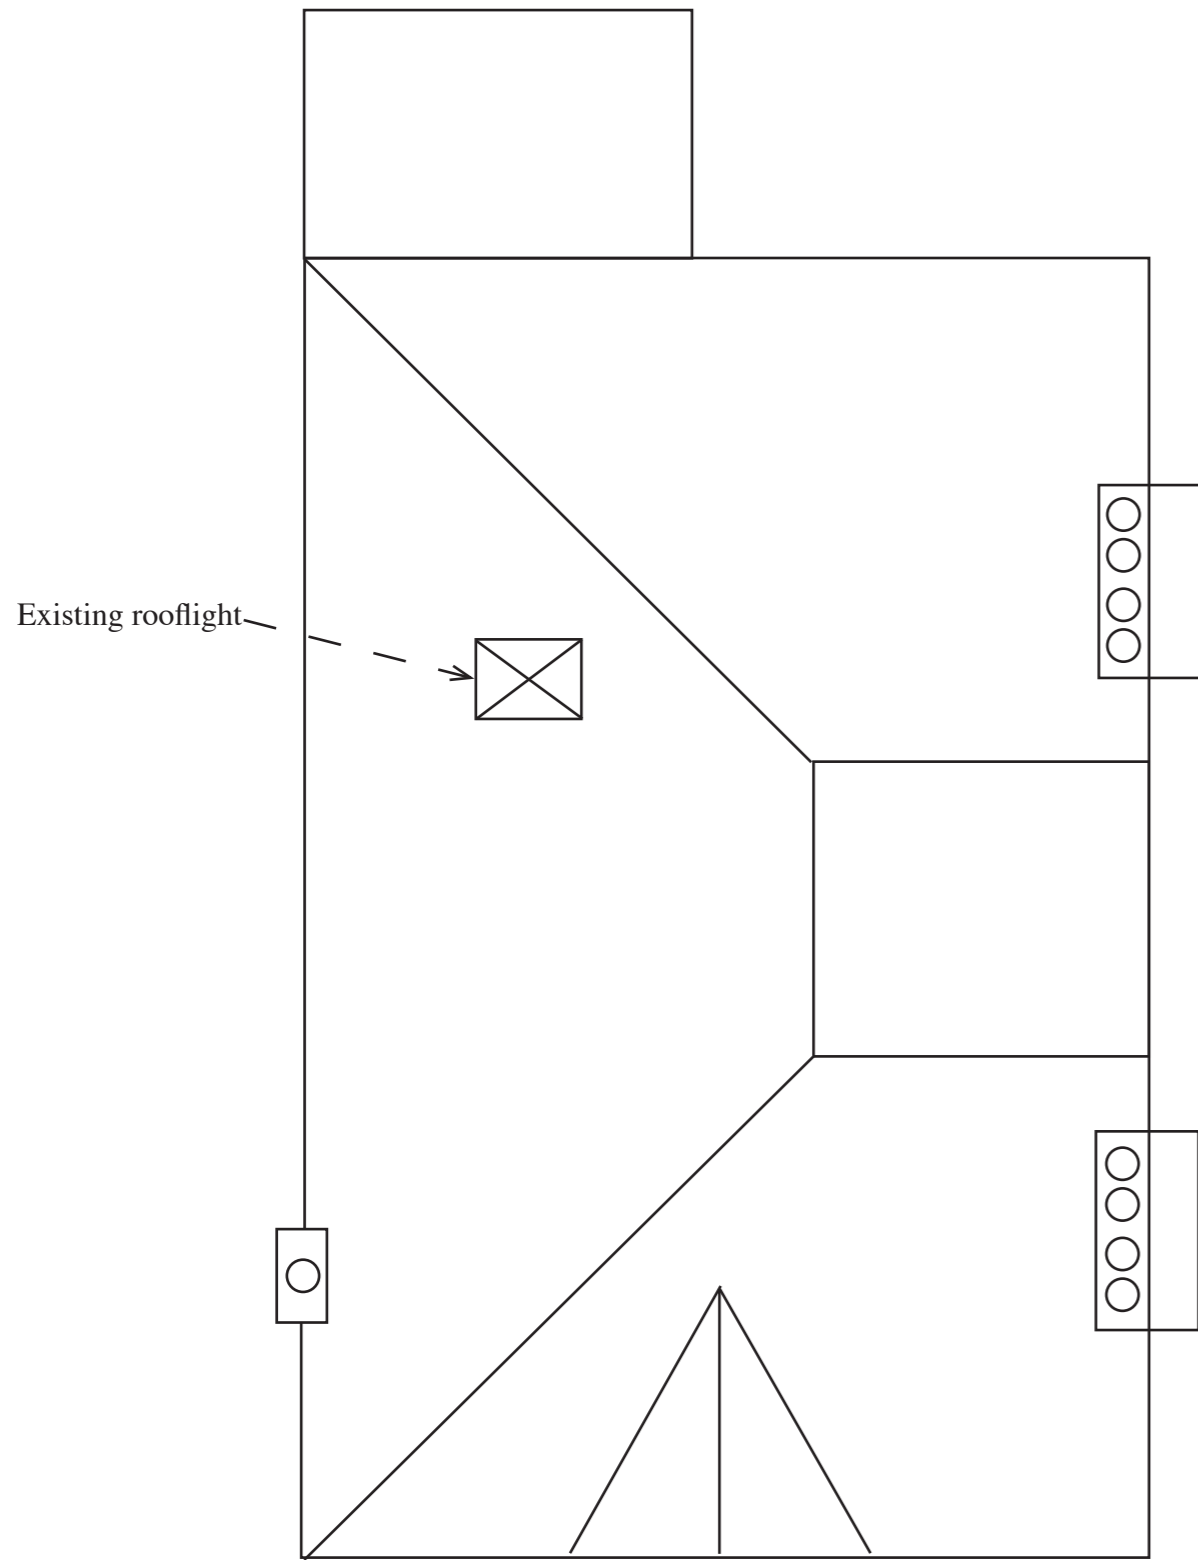

ROOF PLAN

EXISTING

Mr Carl Wilkinson
67 Dartmouth Park Road
London
NW5 1SL

PROPOSED

DRAWING: RL-01