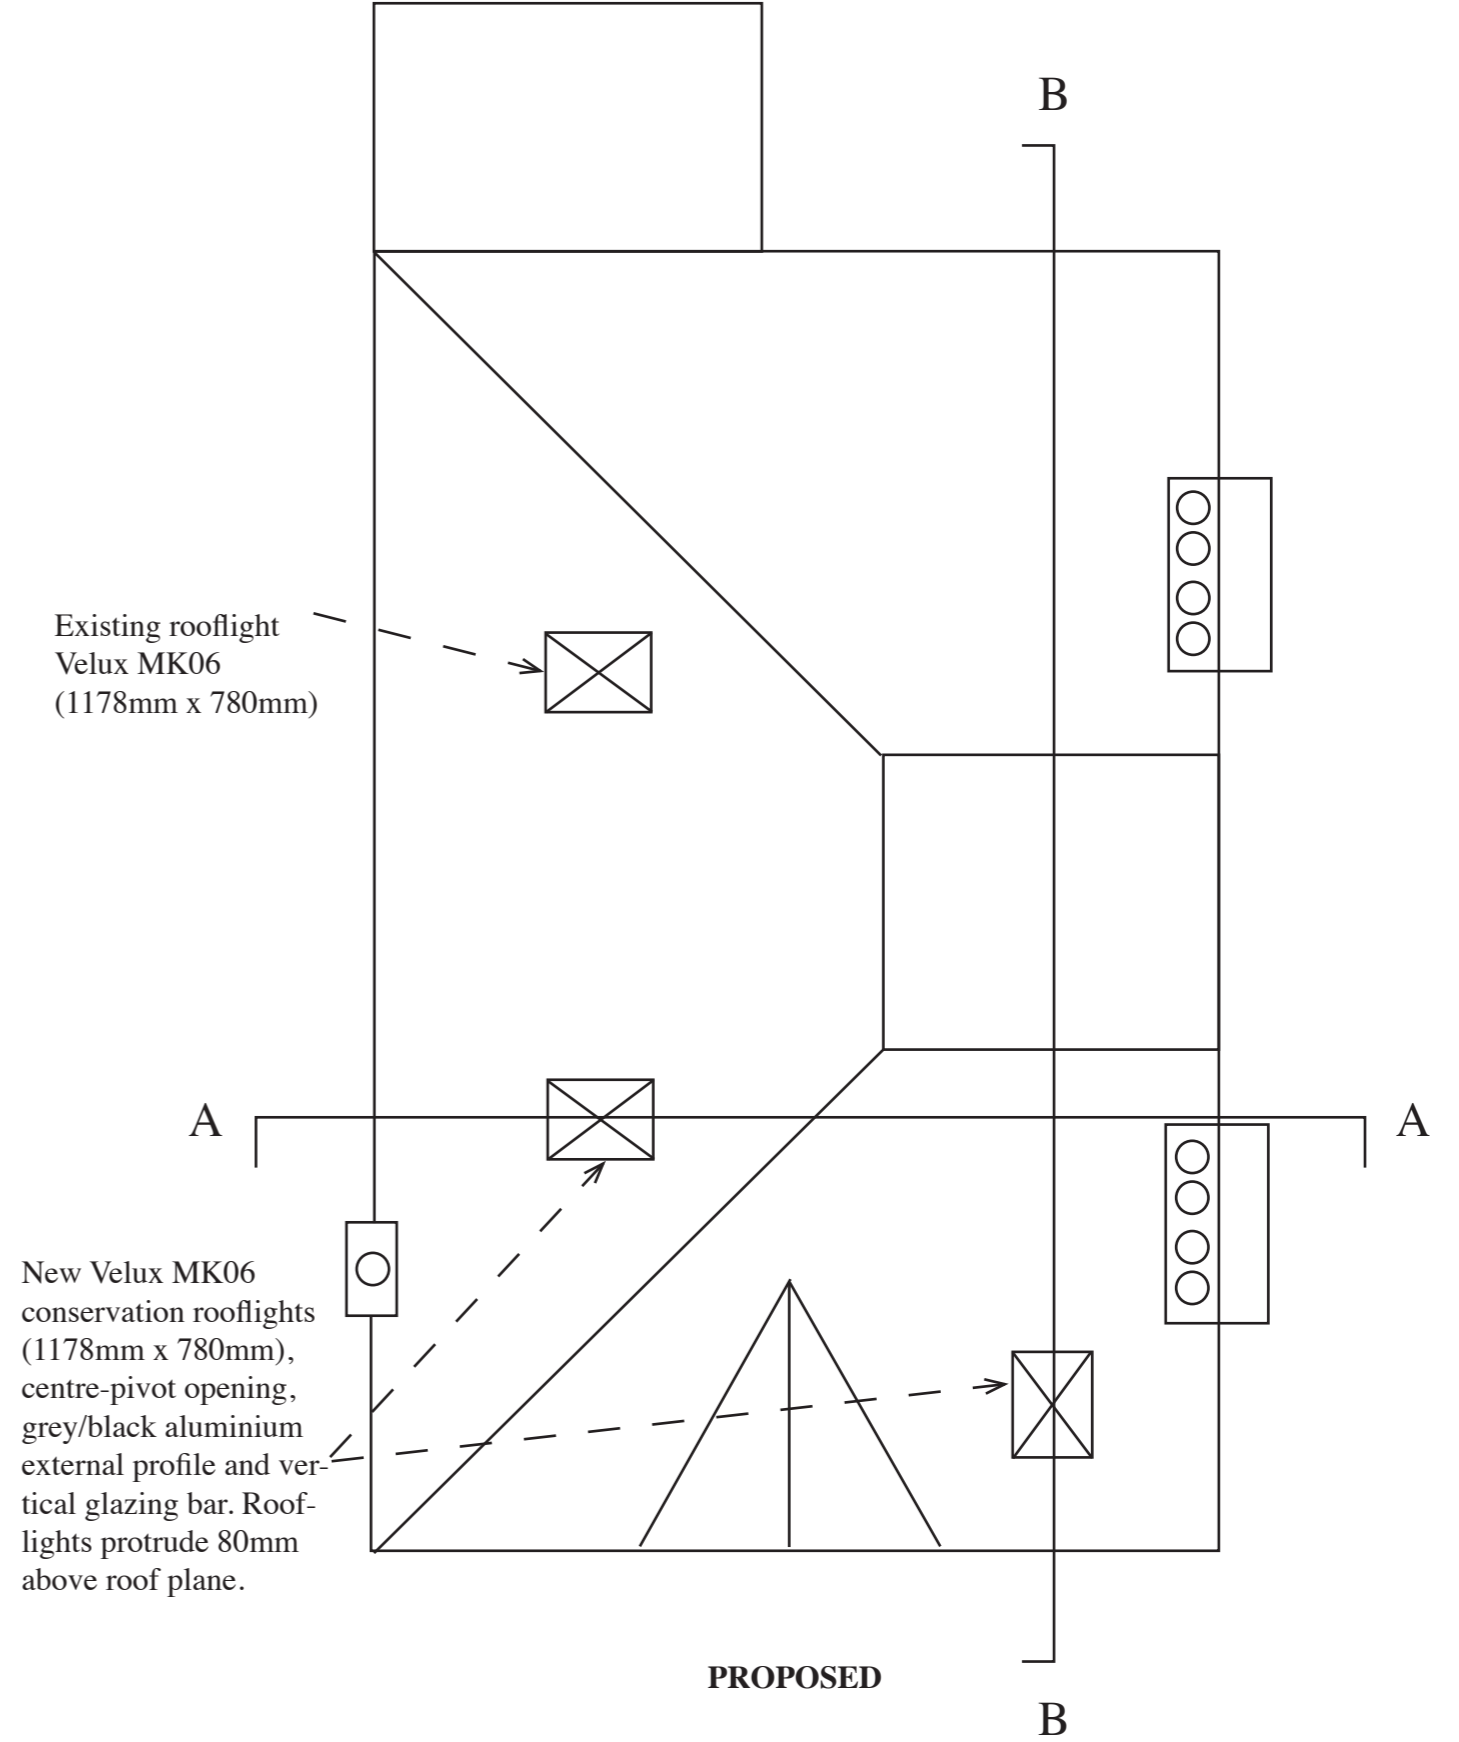

ROOF PLAN

EXISTING

Mr Carl Wilkinson
67 Dartmouth Park Road
London
NW5 1SL

PROPOSED

DRAWING: RL-01