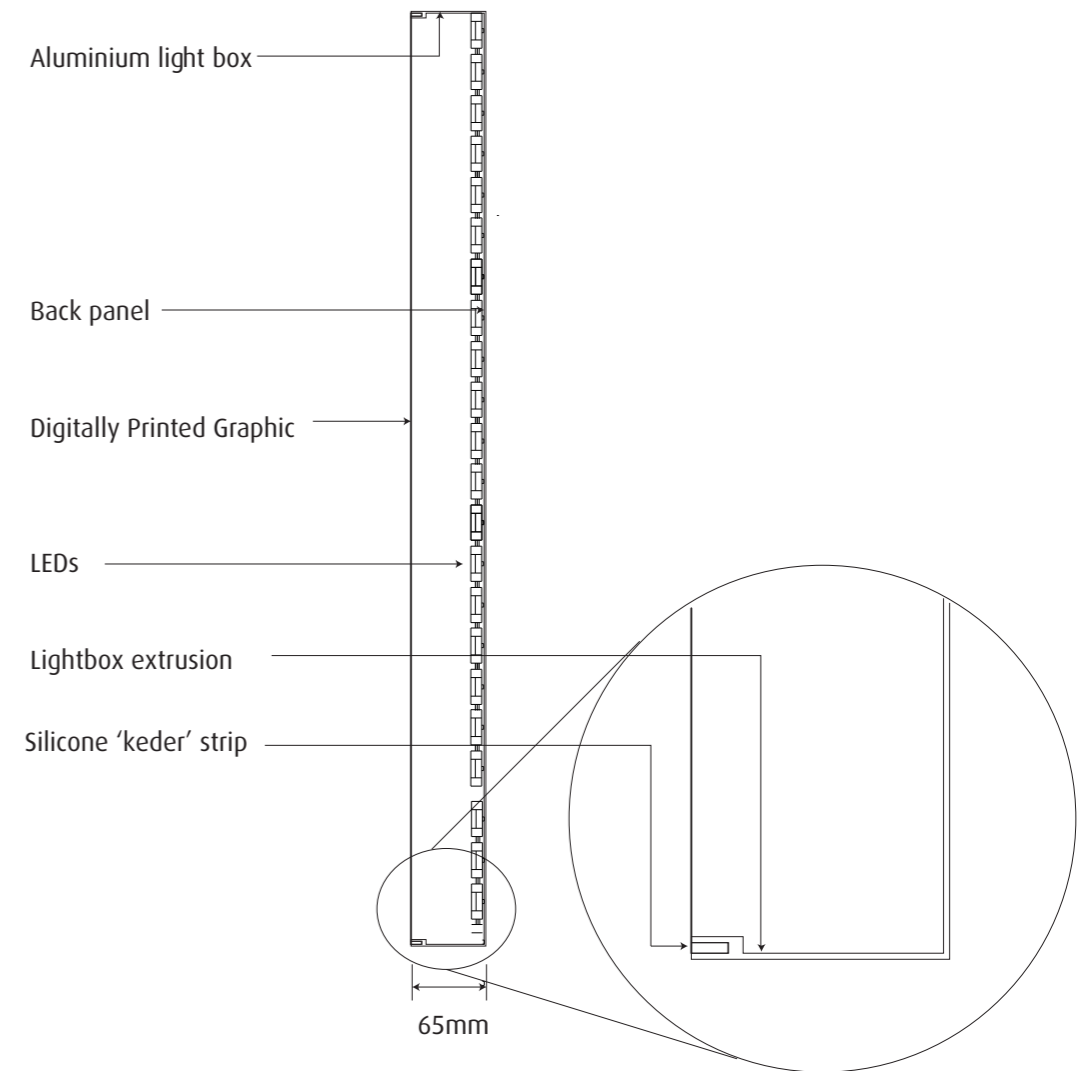

1 Off Large Lightbox - NTS:

65mm deep lightbox comprising of an aluminium carcass finished Satin White & to take a digitally printed face panel, retained with neoprene push on gaskets. Panel to be illuminated by White LED's mounted to back panel. Converters housed within. ARTWORK / SIZE TBC
Approx 30mm gap left above lightbox to ceiling

1 Off Small Lightbox - NTS:

65mm deep lightbox comprising of an aluminium carcass finished Satin White & to take a digitally printed face panel, retained with neoprene push on gaskets. Panel to be illuminated by White LED's mounted to back panel. Converters housed within. ARTWORK / SIZE TBC
Top of lightbox to line up with top of RMU unit

Section Through Light Boxes

1 Off Frosted Vinyl Panel - 1:20

Frosted vinyl film, to be applied to glass screen in store. Spec TBC

1 Off Frosted Vinyl Panel - 1:20

Frosted vinyl film, to be applied to glass screen in store. Spec TBC