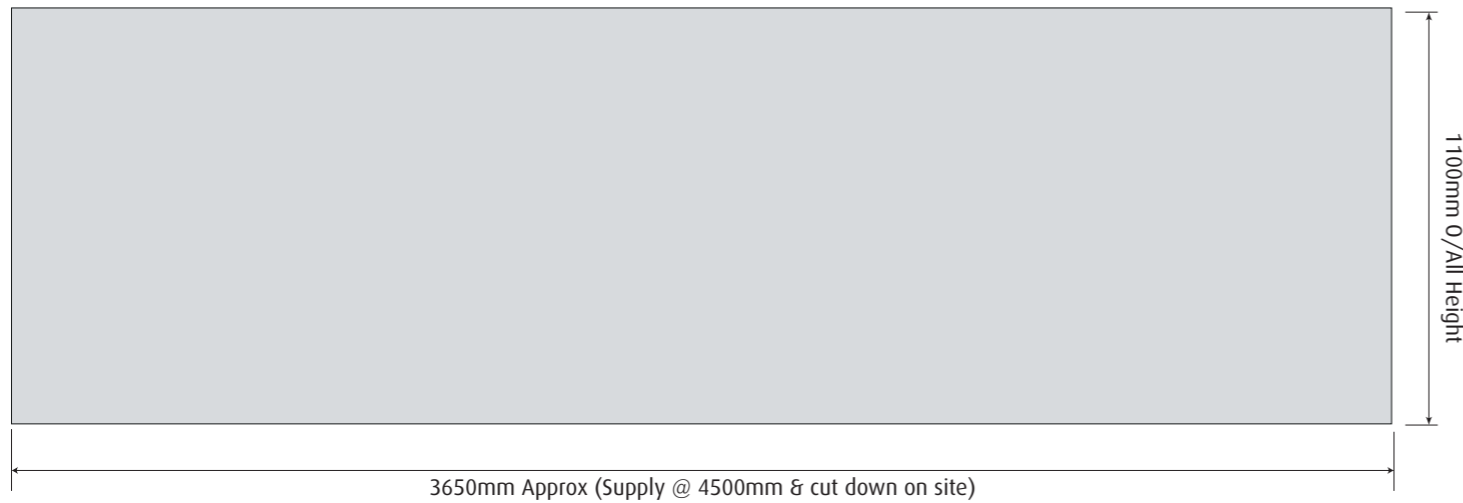

1 Off Frosted Vinyl Panel - 1:20

Frosted vinyl film, to be applied to glass screen in store. Spec TBC