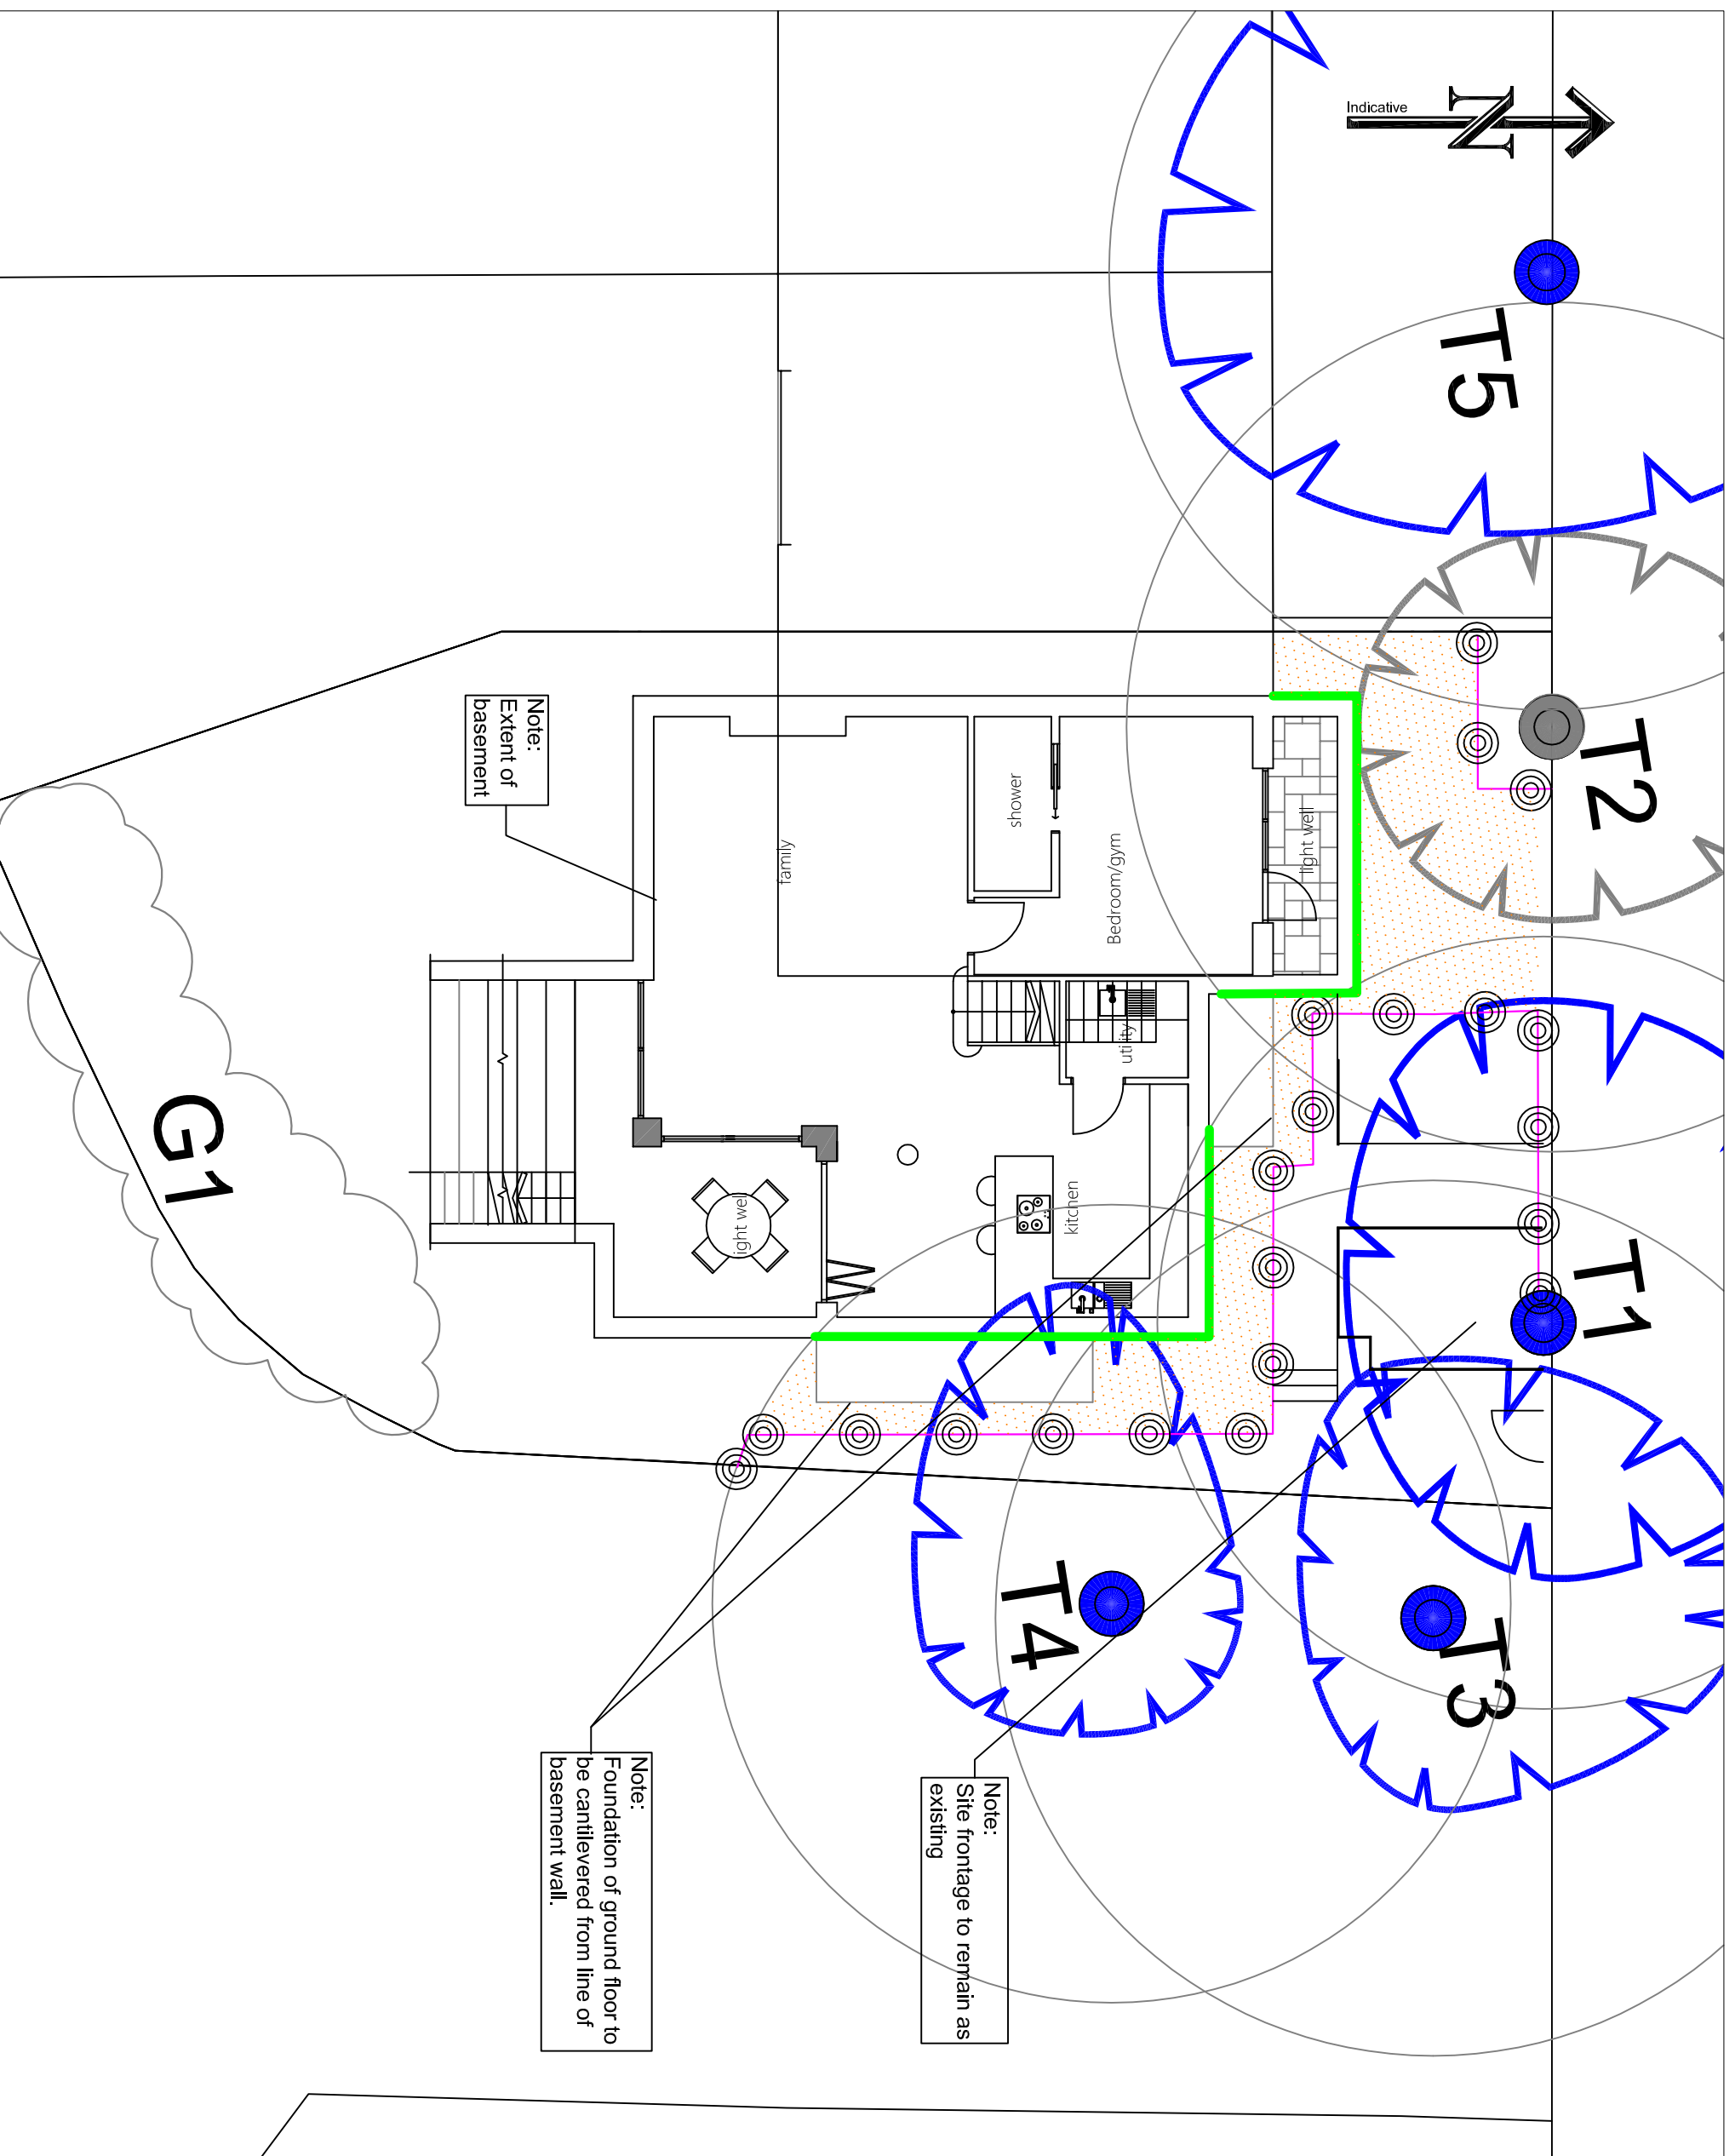

Tree categories

Trees labelled thus  are subject to TPO

Arboricultural Strategy

Project 13, Kemplay Road, NW3
 Drawing Tree Protection Plan
 Date 16.09.16
 Ref 16_1206_TPP_NT_GR_Rev-B
 Drawn NT
 Checked MF
 Client Kemplay Road Ltd
 Scale 1:100@A3