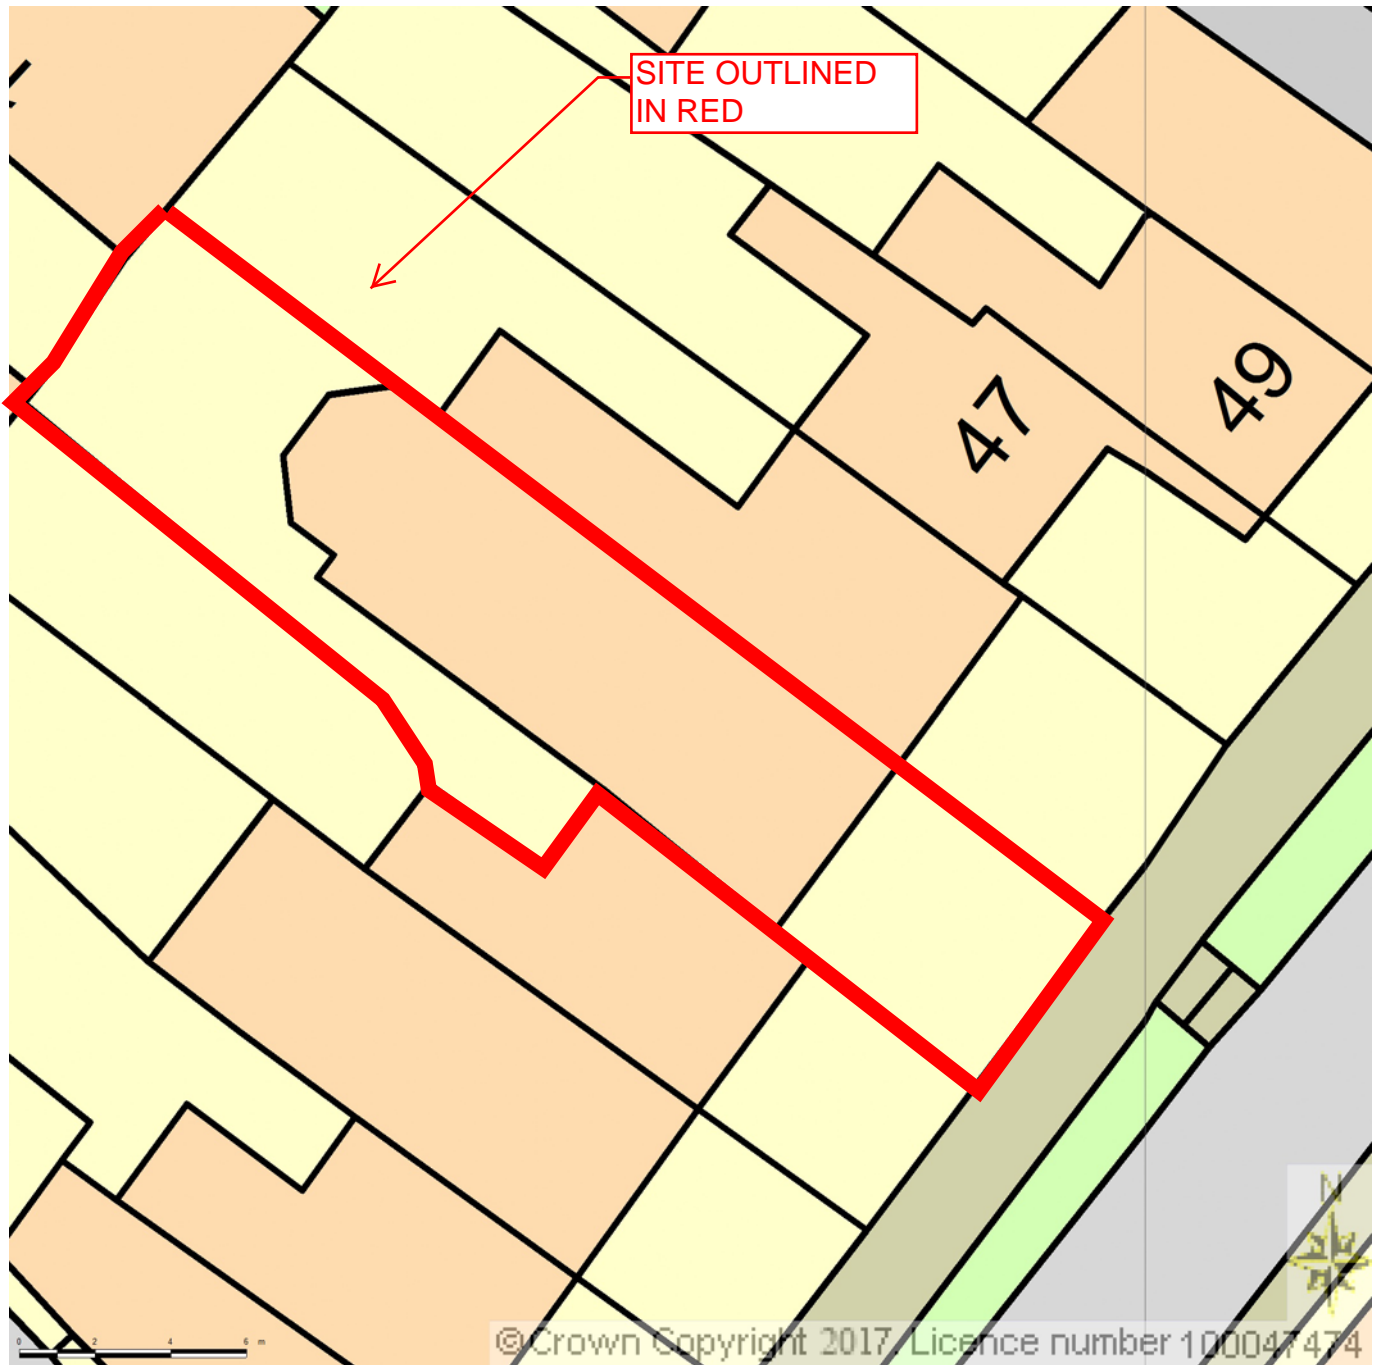

BLOCK/SITE PLAN
AREA 36m x 36m
SCALE 1:200 on A4
CENTRE COORDINATES: 526488, 185843

Supplied by Streetwise Maps Ltd
www.streetwise.net
Licence No: 100047474
17/03/2017 08:33:03