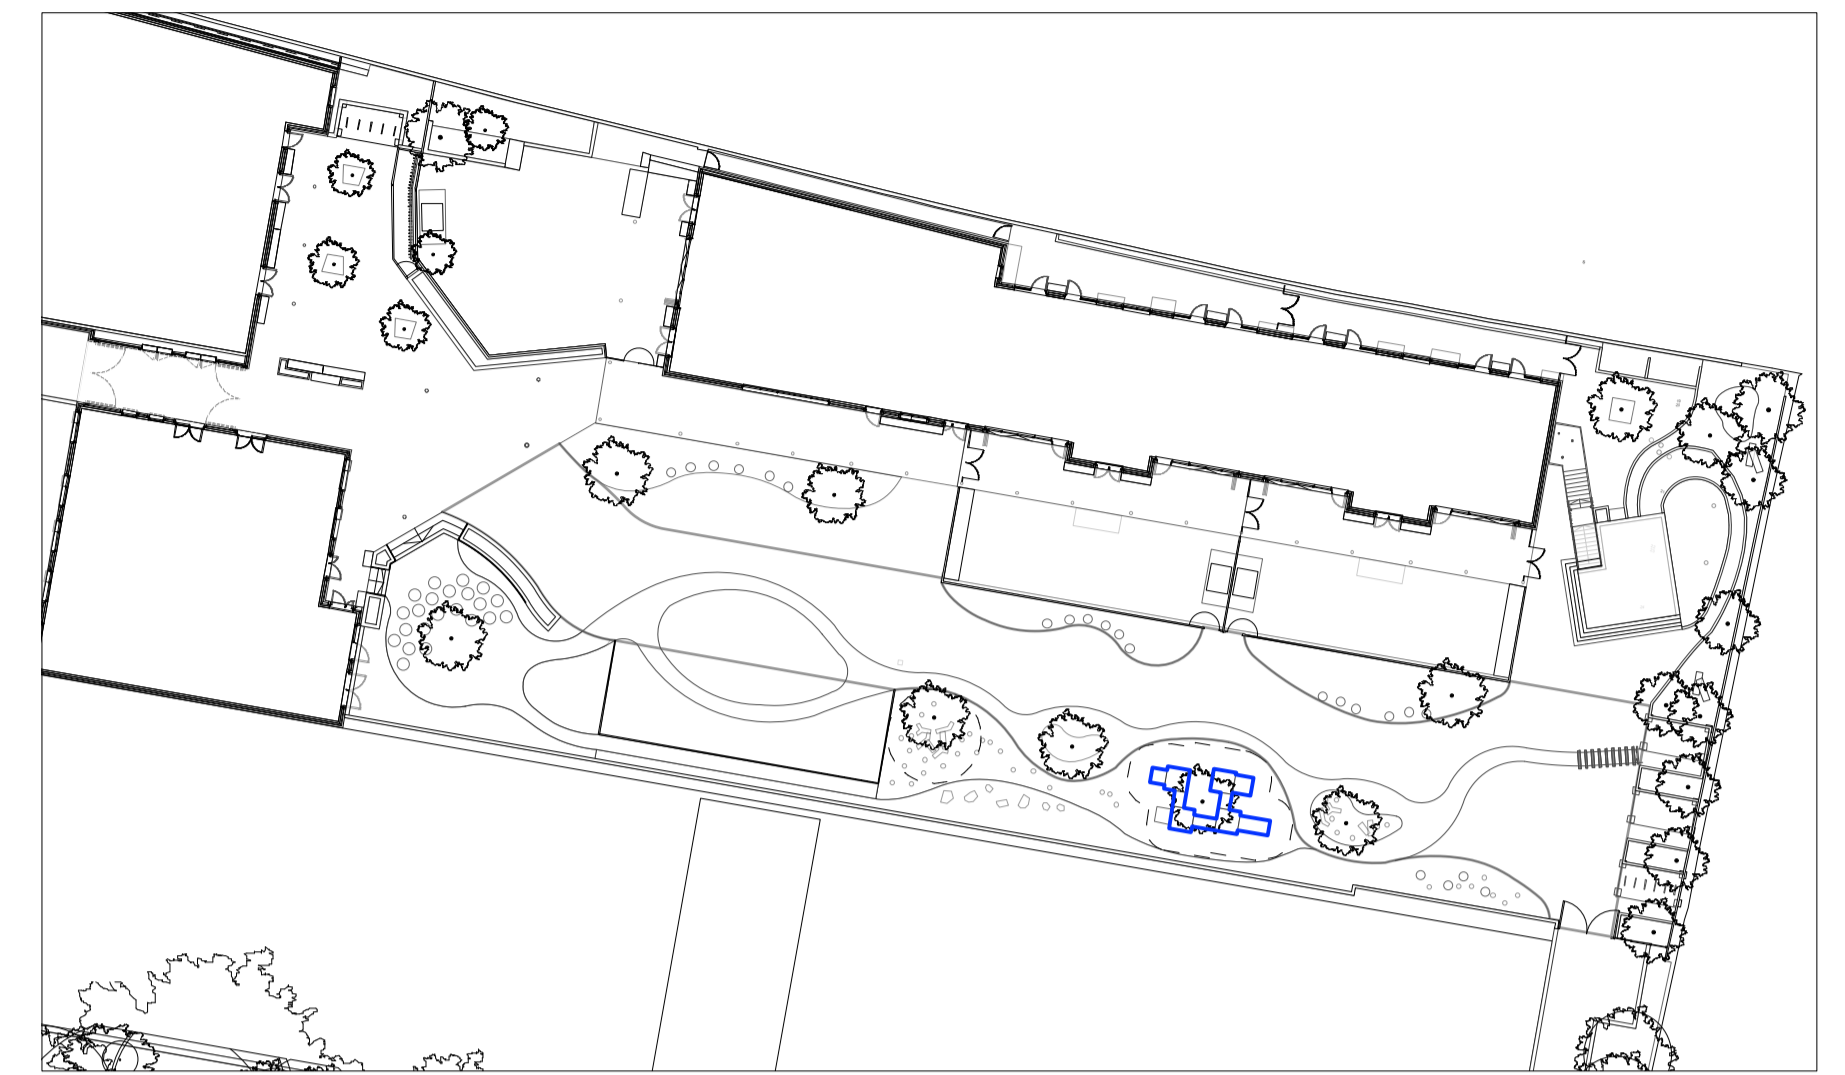

TREE PLAYGROUND PLATFORM

TOP VIEW PLAN 1:20

- Size of platform A**
 - 1.5m wide
 - 1.5m deep
 - .6m platform height
- Size of platform B**
 - 1.5m wide
 - 1.5m deep
 - .8m platform height
- Size of platform C**
 - 1.5m wide
 - 1.5m deep
 - 1.0m platform height
- Size of platform D**
 - 1.5m wide
 - 1.5m deep
 - 1.2m platform height

- Steps for access to platform D
- Slide to exit platform C
- Wobbly bridge from platform B to platform C
- Scramble net for access to platform B
- Ramp for disabled access to platform A

LOCATION PLAN 1:100

SECTION PLAN 1:20
(indicative)

Indicative images of proposed tree platform