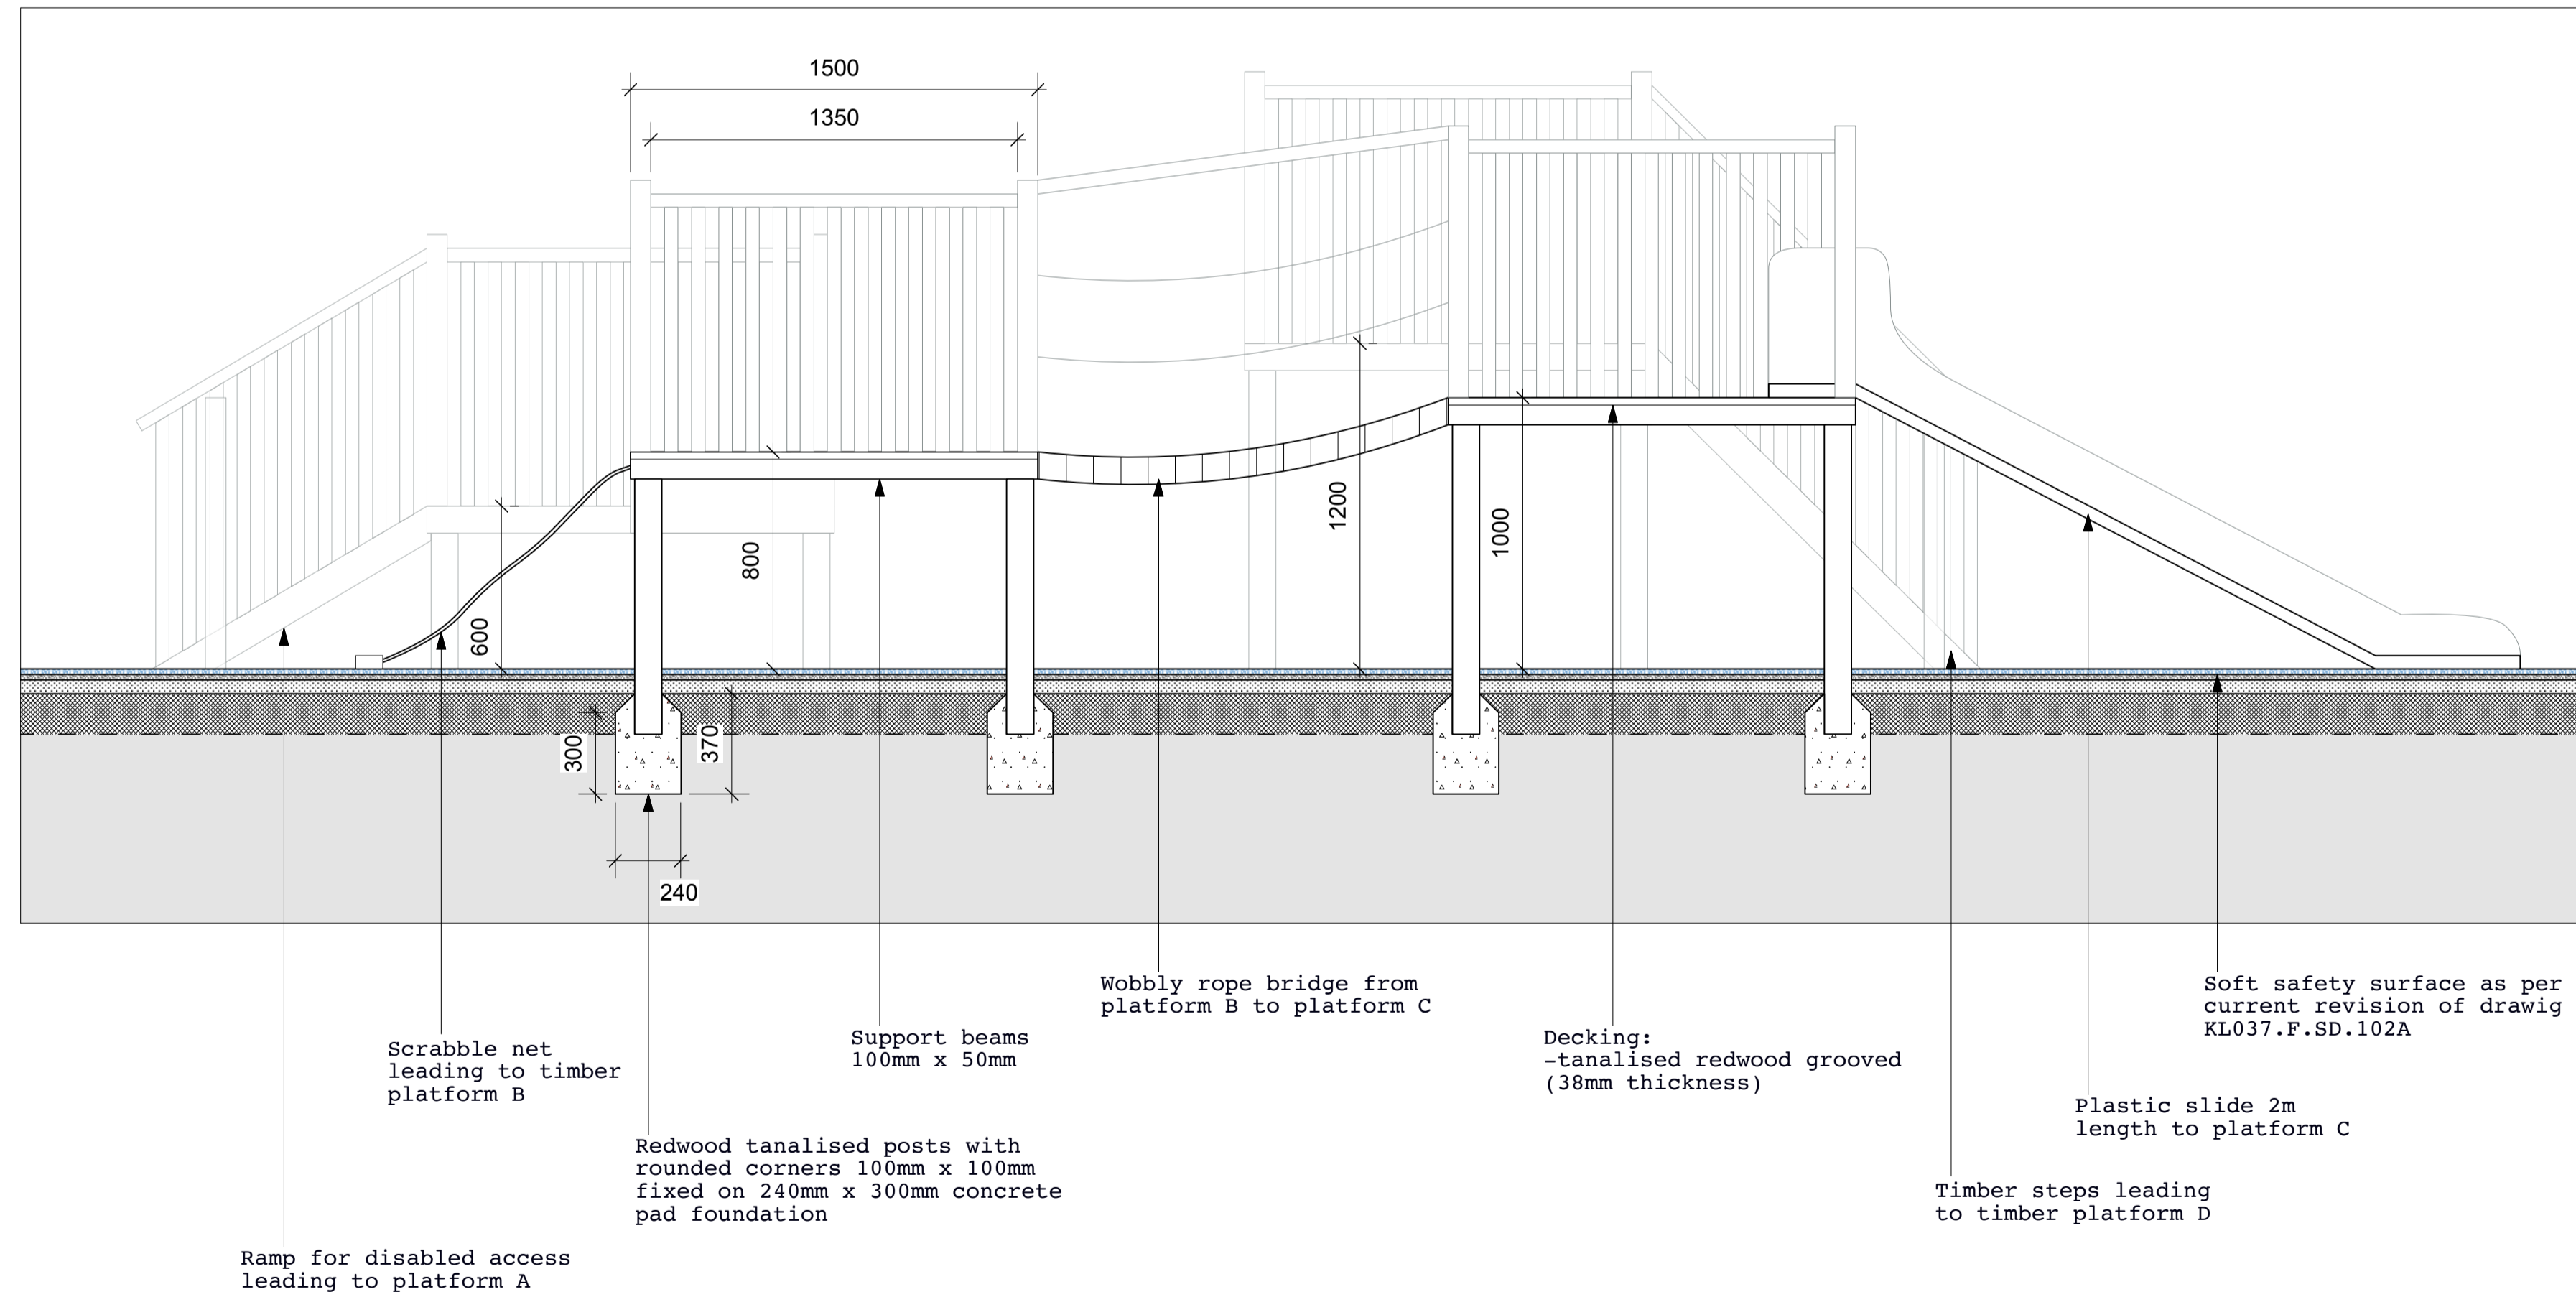

TREE PLAYGROUND PLATFORM

TOP VIEW PLAN 1:20

- Size of platform A**
 - 1.5m wide
 - 1.5m deep
 - .6m platform height
- Size of platform B**
 - 1.5m wide
 - 1.5m deep
 - .8m platform height
- Size of platform C**
 - 1.5m wide
 - 1.5m deep
 - 1.0m platform height
- Size of platform D**
 - 1.5m wide
 - 1.5m deep
 - 1.2m platform height

- Steps for access to platform D
- Slide to exit platform C
- Wobbly bridge from platform B to platform C
- Scramble net for access to platform B
- Ramp for disabled access to platform A

LOCATION PLAN 1:100

SECTION PLAN 1:20
(indicative)

Indicative images of proposed tree platform