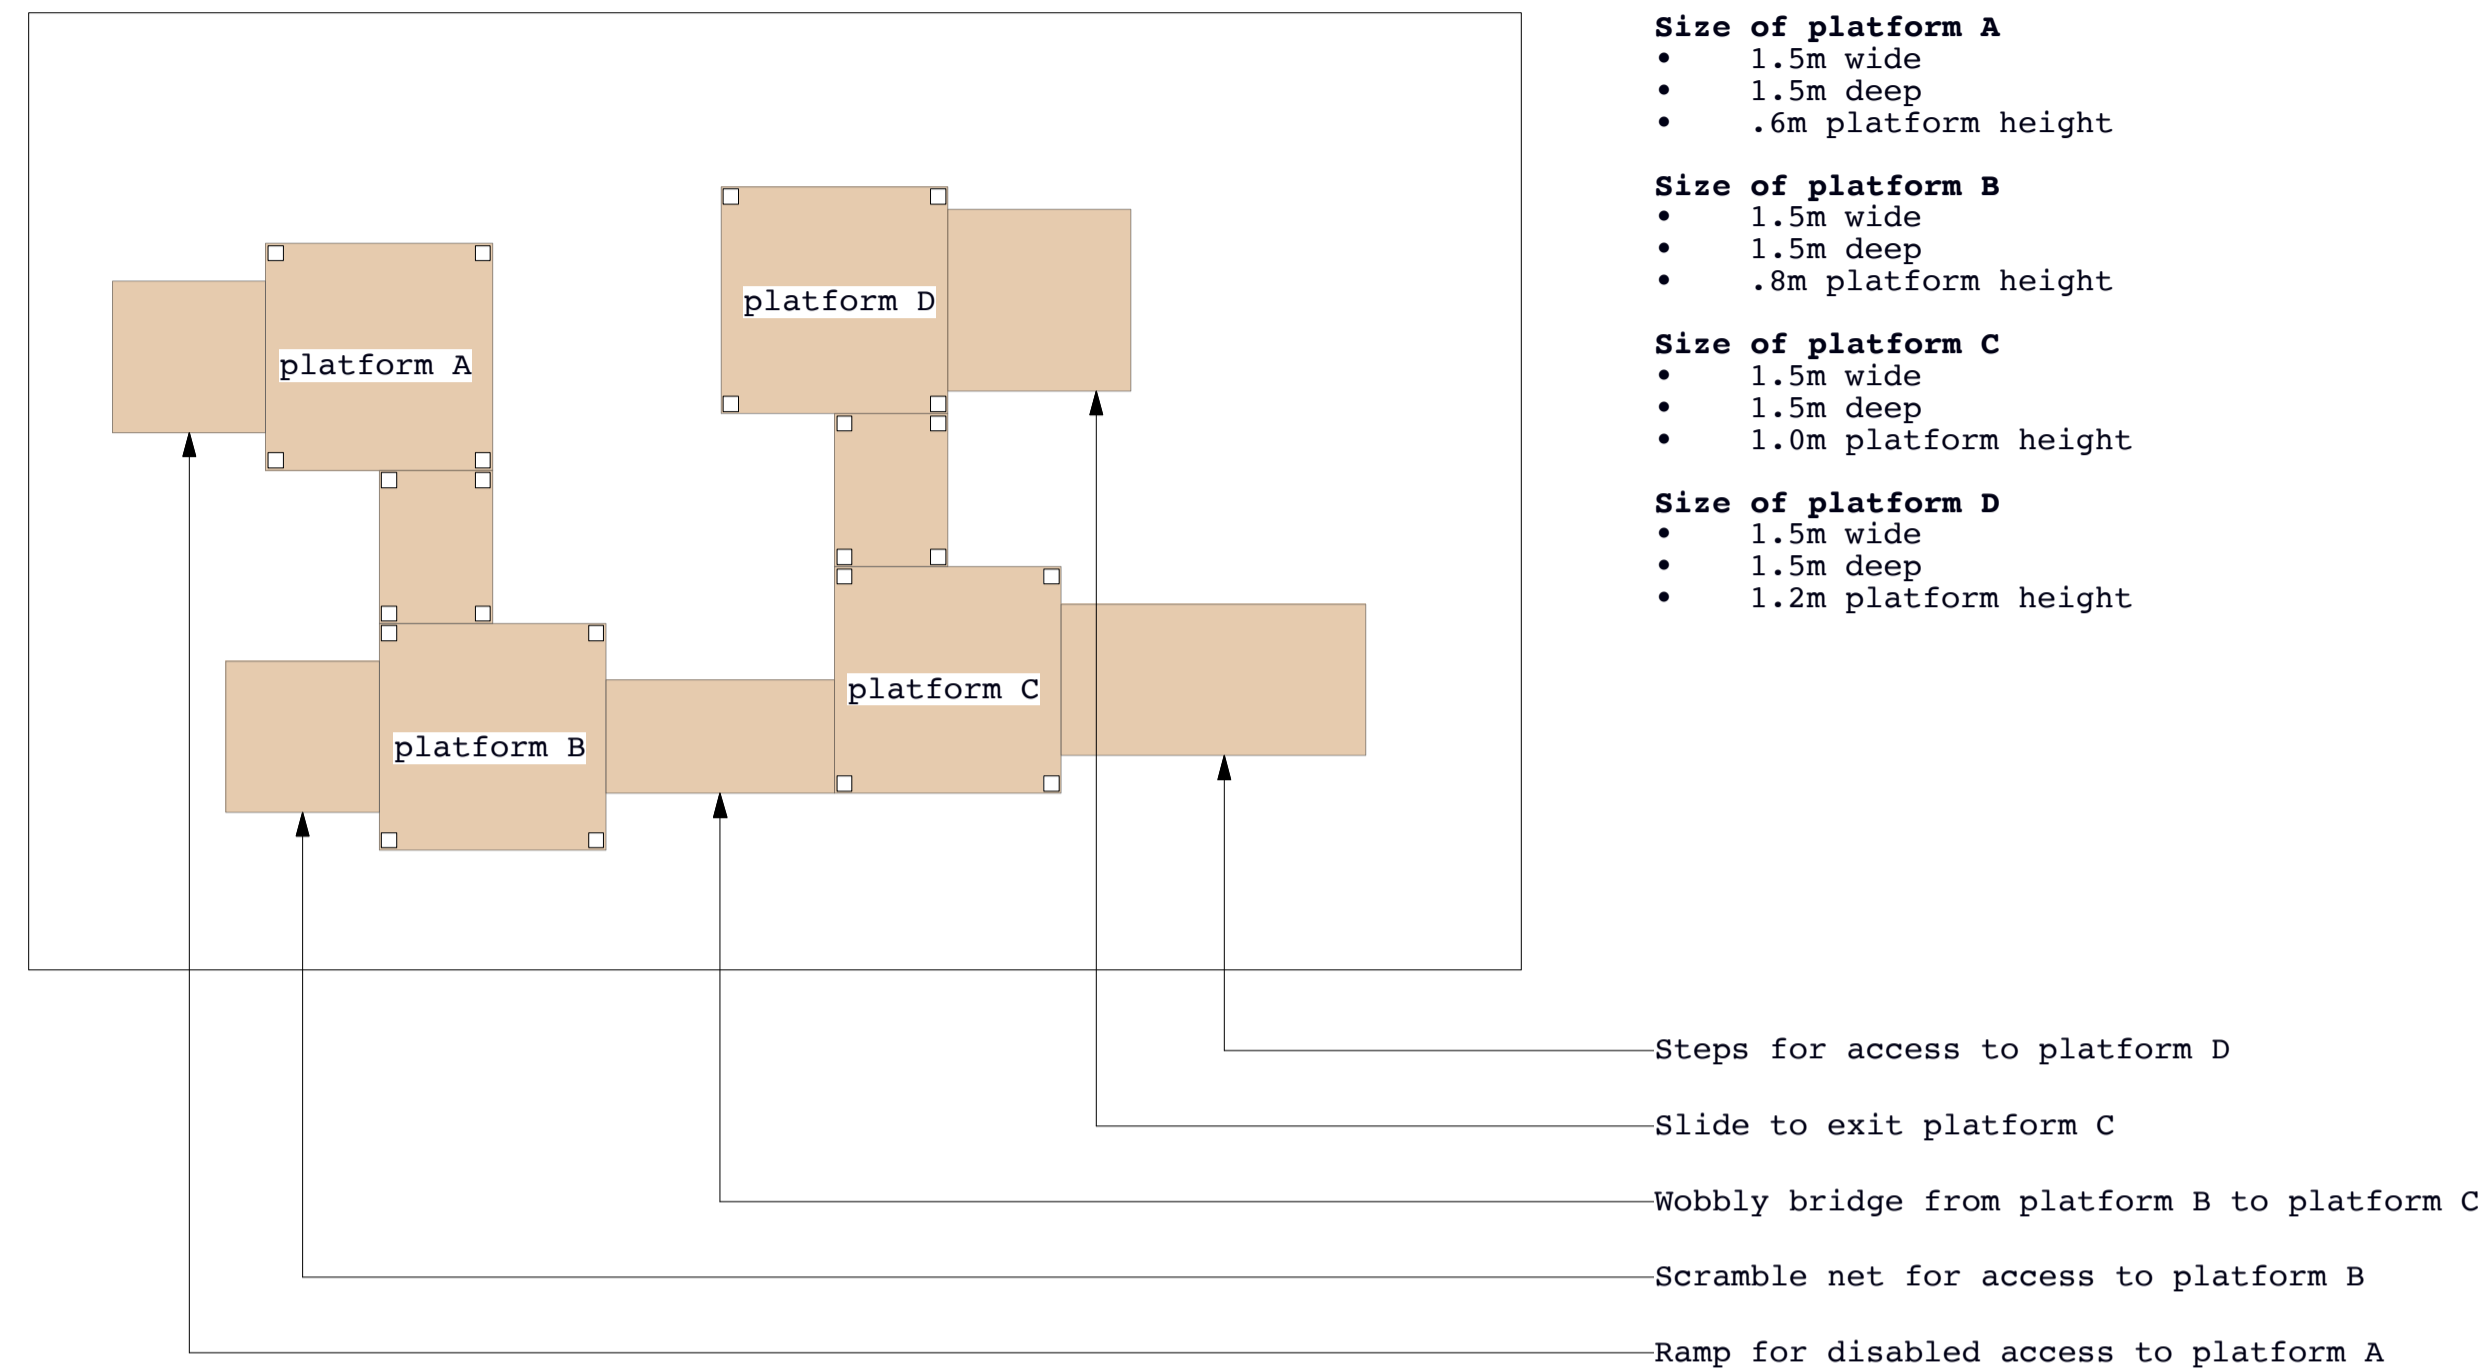

TREE PLAYGROUND PLATFORM

TOP VIEW PLAN 1:20

- Size of platform A**
 - 1.5m wide
 - 1.5m deep
 - .6m platform height
- Size of platform B**
 - 1.5m wide
 - 1.5m deep
 - .8m platform height
- Size of platform C**
 - 1.5m wide
 - 1.5m deep
 - 1.0m platform height
- Size of platform D**
 - 1.5m wide
 - 1.5m deep
 - 1.2m platform height

- Steps for access to platform D
- Slide to exit platform C
- Wobbly bridge from platform B to platform C
- Scramble net for access to platform B
- Ramp for disabled access to platform A

LOCATION PLAN 1:100

SECTION PLAN 1:20
(indicative)

Indicative images of proposed tree platform