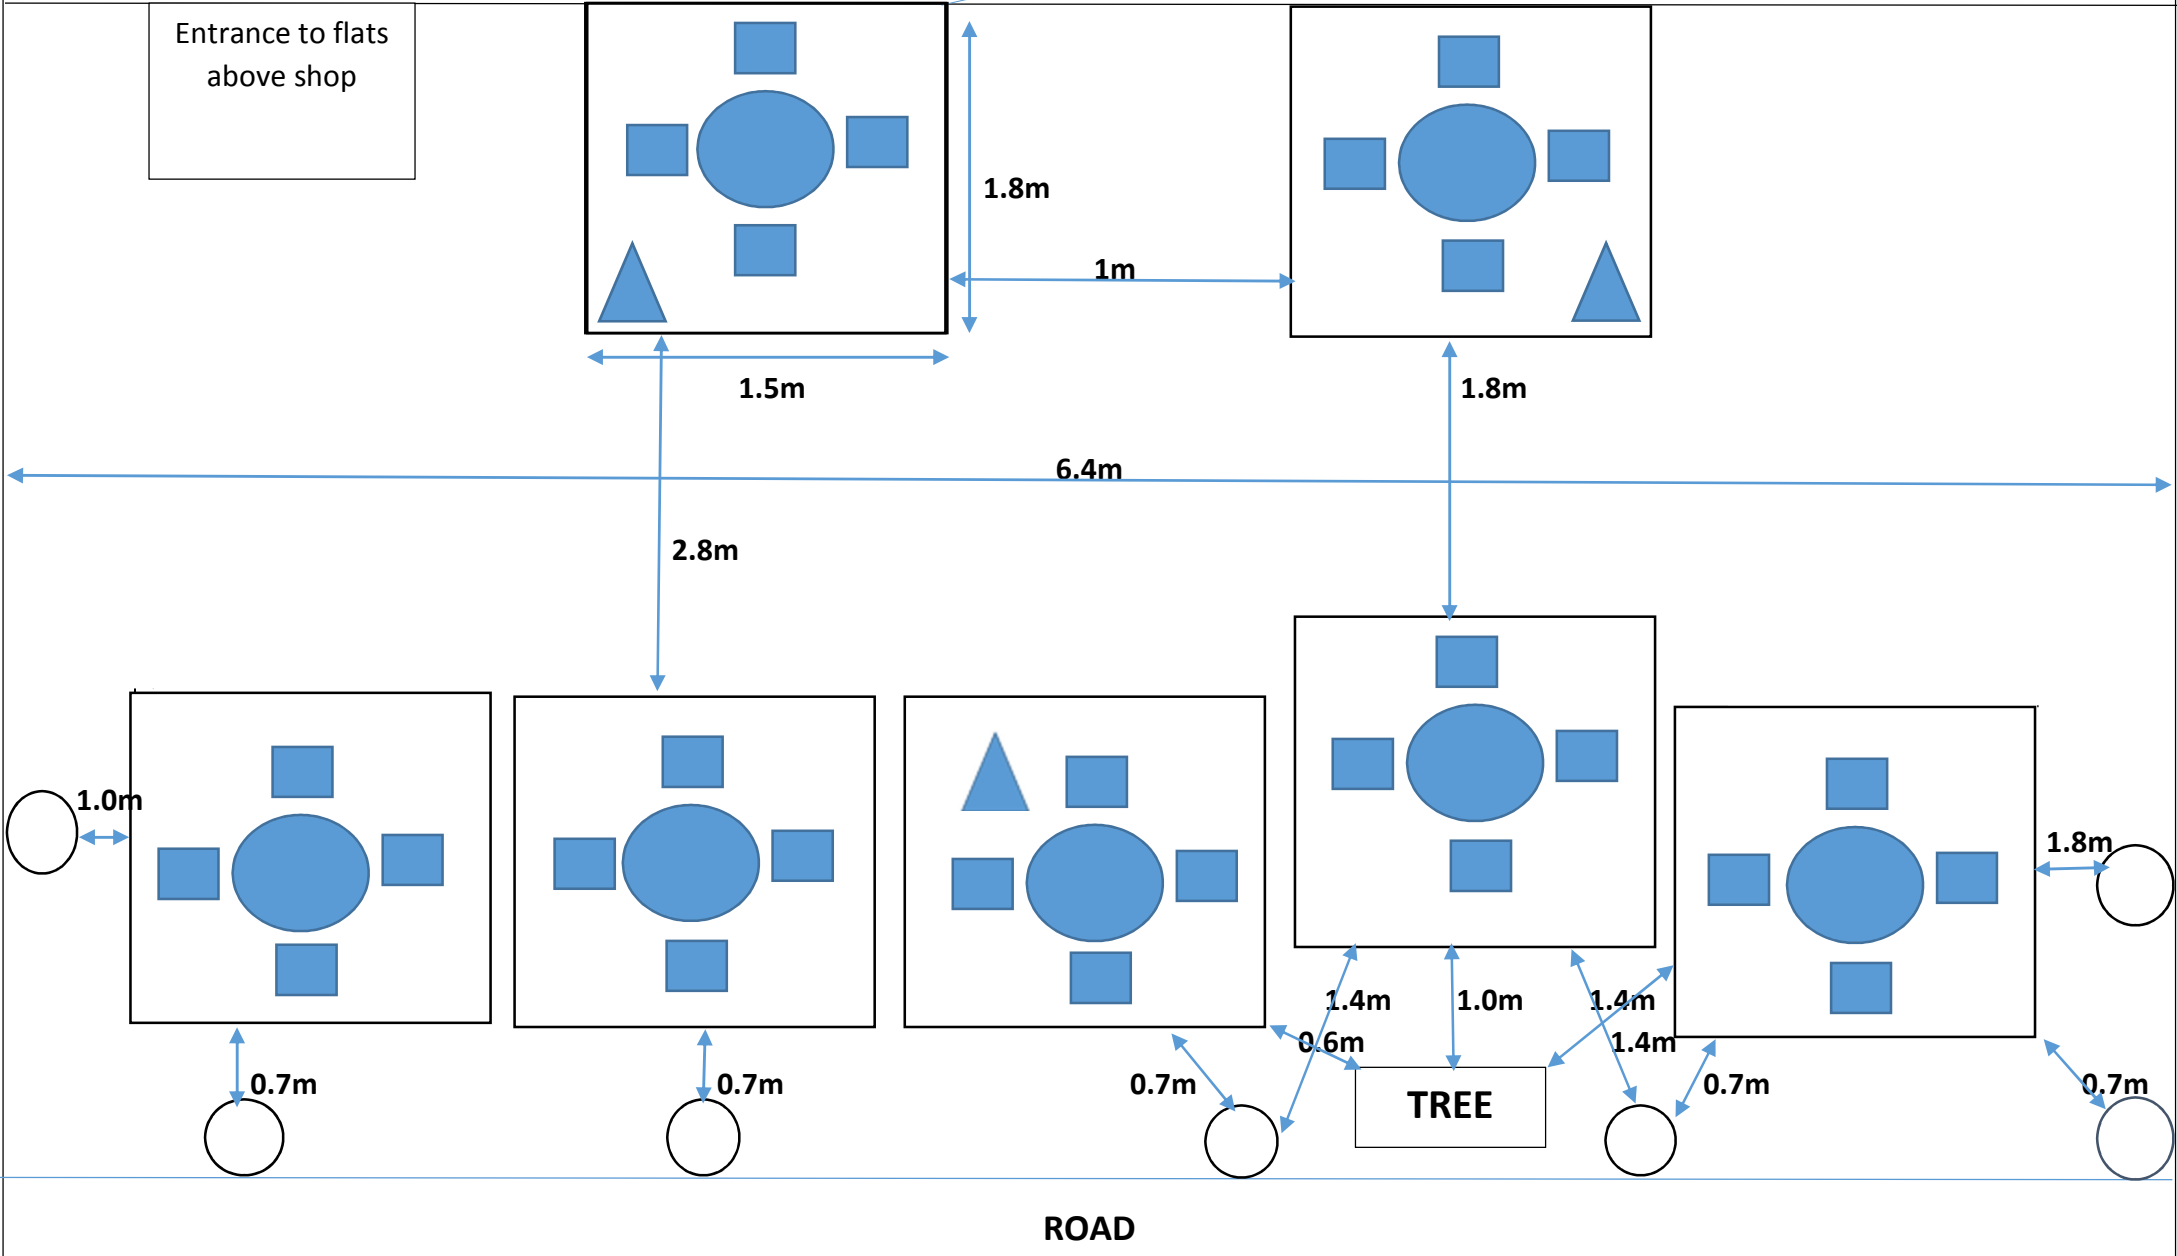

**THE CONDUIT COFFEE HOUSE, SID'S
61 LAMBS CONDUIT STREET, LONDON, WC1N 3NB**

Please see attached sheet for key