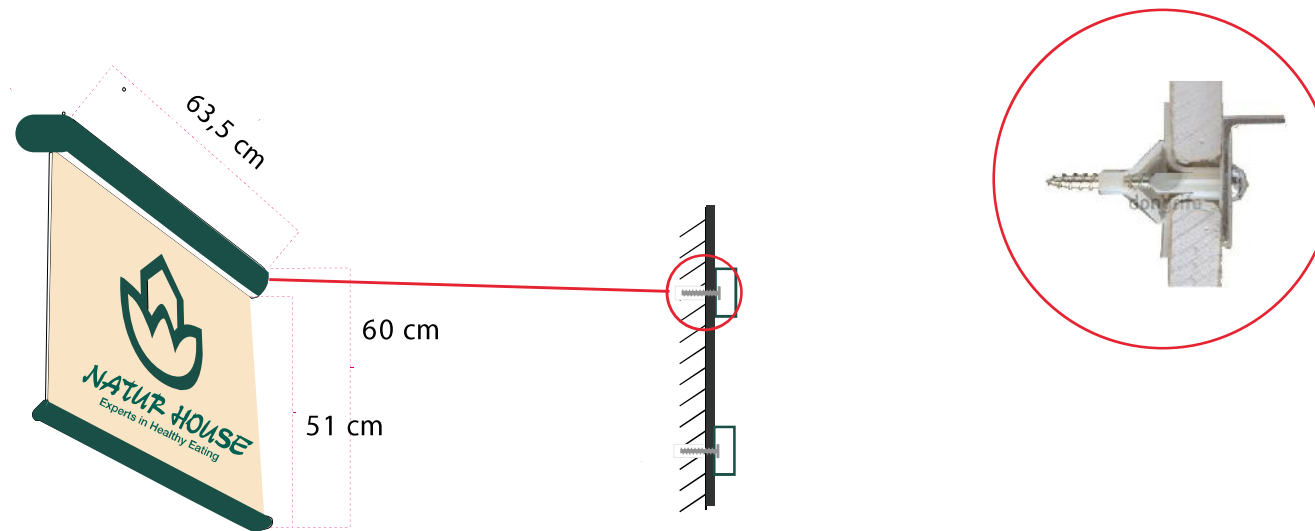

FACSlA: Built-in Led sign

FACSlA: Built-in Led sign

- **TEXT:** NATURHOUSE Logo
- **MEASURES:** 4,10 M (length) x 100 cm.
- **BODY:** The background is made in methacrylate of metilo with no colour. 8mm depth, with the writing in green RAL 6005 and the background in ivoy RAL 1015. Mounted over thin aluminum plate
- **PROFILE:** At the top and botton there is edge in green (colour green RAL 6005)made of aluminium and attached to the wall.
- **COLOURS:** The colours of the logo, texts and exterior edge are in green Ral 6005. The background in Ral 1015.
- **LETTERS and LIGHTS:** The corporeal letters are of methacrylate of 30mm of thickness, machined by the interior for perimetral led illumination with front in vinyl of cut green corporate.
- **WALL FIXTURE:** It will be a wall fixture with 10 gauge chemical expansion studs with their hardware.

one single strip of leds around logo regarding both letter and symbol's edge, with the attached technical details.

REAL VIEW SAMPLE located in different location

Shops sign: flag

- **TEXT:** NATURHOUSE Logo
- **MEASURES:** 0,635 m (length) x 60 cm.
- **BODY:** The background is made in methacrylate of metilo with no colour. 8mm depth, with the writing in green RAL 6005 and the background in ivory RAL 1015.
- **PROFILE:** At the top and bottom there is edge in green (colour green RAL 6005) made of aluminium through which it is attached to the wall.
- **COLOURS:** The colours of the logo, texts and exterior edge are in green Ral 6005. The background in Ral 1015.
- **WALL FIXTURE:** It will be a wall fixture with 4 gauge chemical expansion studs with their hardware.