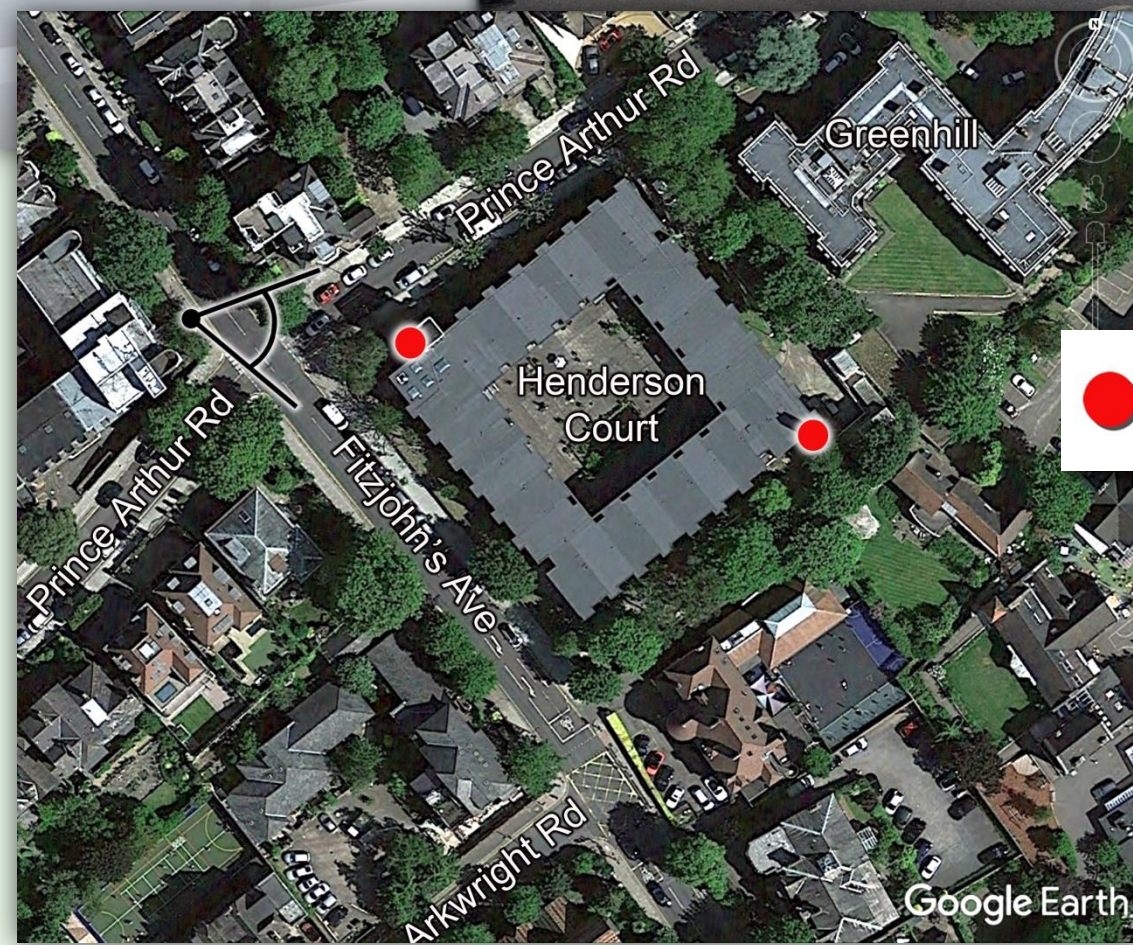

This Photograph shows as existing

Cell Site: CTIL 148399
 Site Location: Henderson Court
 102 Fitzjohn's Avenue
 Hampstead
 London
 NW3 6NR
 NGR: E 526540 N 185505

This Photomontage shows as proposed

This Photomontage is for Illustrative Purposes Only

Viewpoint: Looking East from Fitzjohn's Avenue
 Camera to nearest antenna distance: @ 39m
 Camera setting 35mm focal length: 27mm
 Focal length of 27mm used to show the site in context in a restricted field of view
 Photographs: MV Imaging Ltd
 Date : 25/01/17