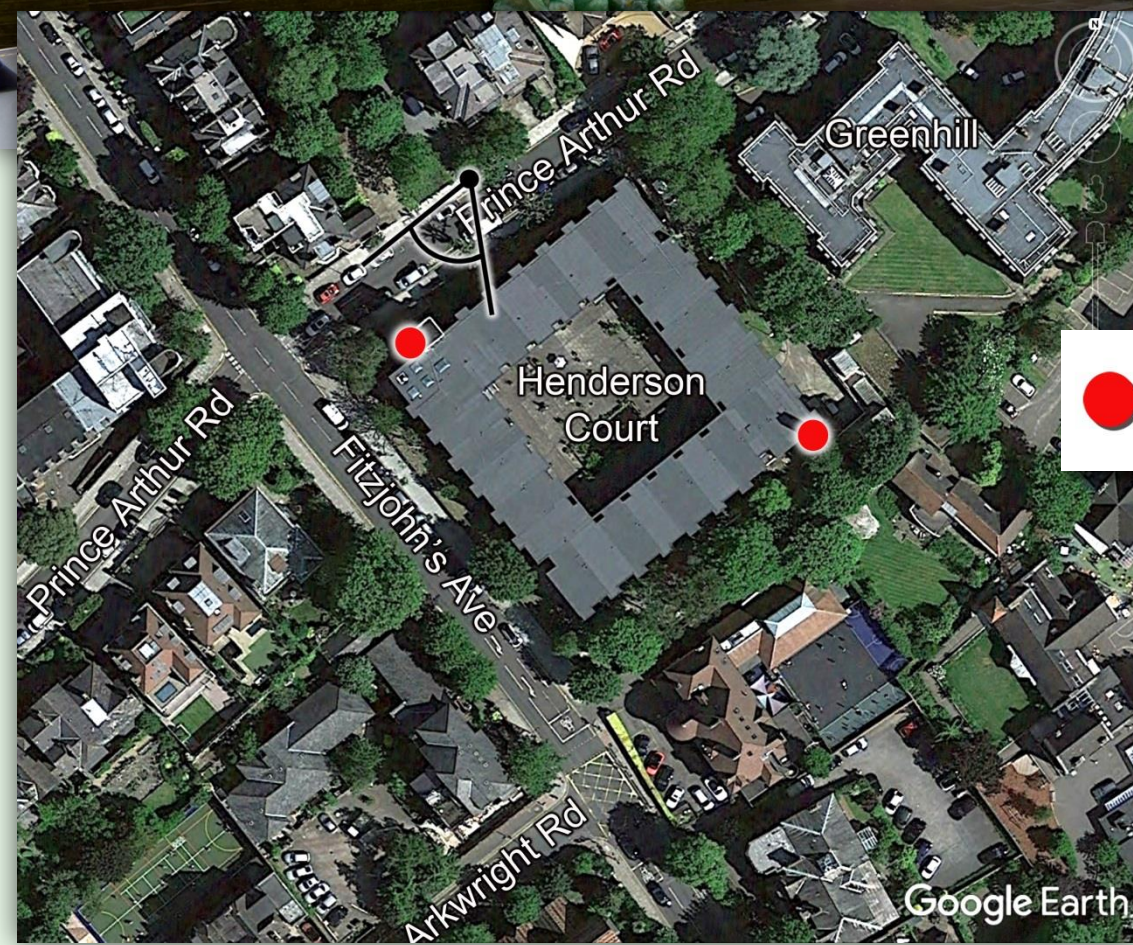

This Photograph shows as existing

Cell Site: CTIL 148399
 Site Location: Henderson Court
 102 Fitzjohn's Avenue
 Hampstead
 London
 NW3 6NR
 NGR: E 526540 N 185505

This Photomontage shows as proposed

This Photomontage is for Illustrative Purposes Only

Viewpoint: Looking South from Prince Arthur Road
 Camera to nearest antenna distance: @ 29m
 Camera setting 35mm focal length: 27mm
 Focal length of 27mm used to show the site in context in a restricted field of view
 Photographs: MV Imaging Ltd
 Date : 25/01/17