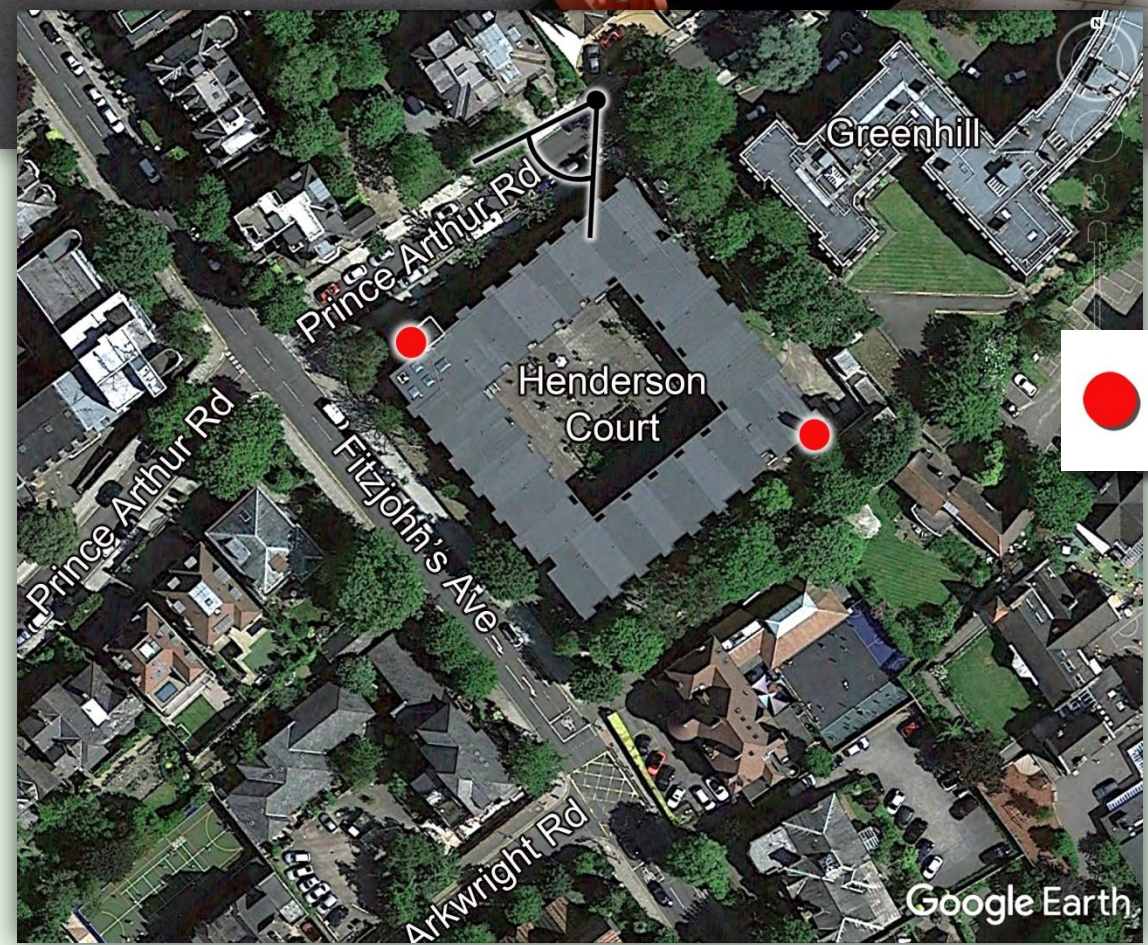

**This Photograph shows as existing**

Cell Site: CTIL 148399  
 Site Location: Henderson Court  
 102 Fitzjohn's Avenue  
 Hampstead  
 London  
 NW3 6NR  
 NGR: E 526540 N 185505

**This Photograph shows as proposed**

Viewpoint: **Looking Southwest from Prince Arthur Road**  
 Camera to nearest antenna distance: @ 52m  
 Camera setting 35mm focal length: 27mm  
 Focal length of 27mm used to show the site in context in a restricted field of view  
 Photographs: **MV Imaging Ltd**  
 Date : 25/01/17