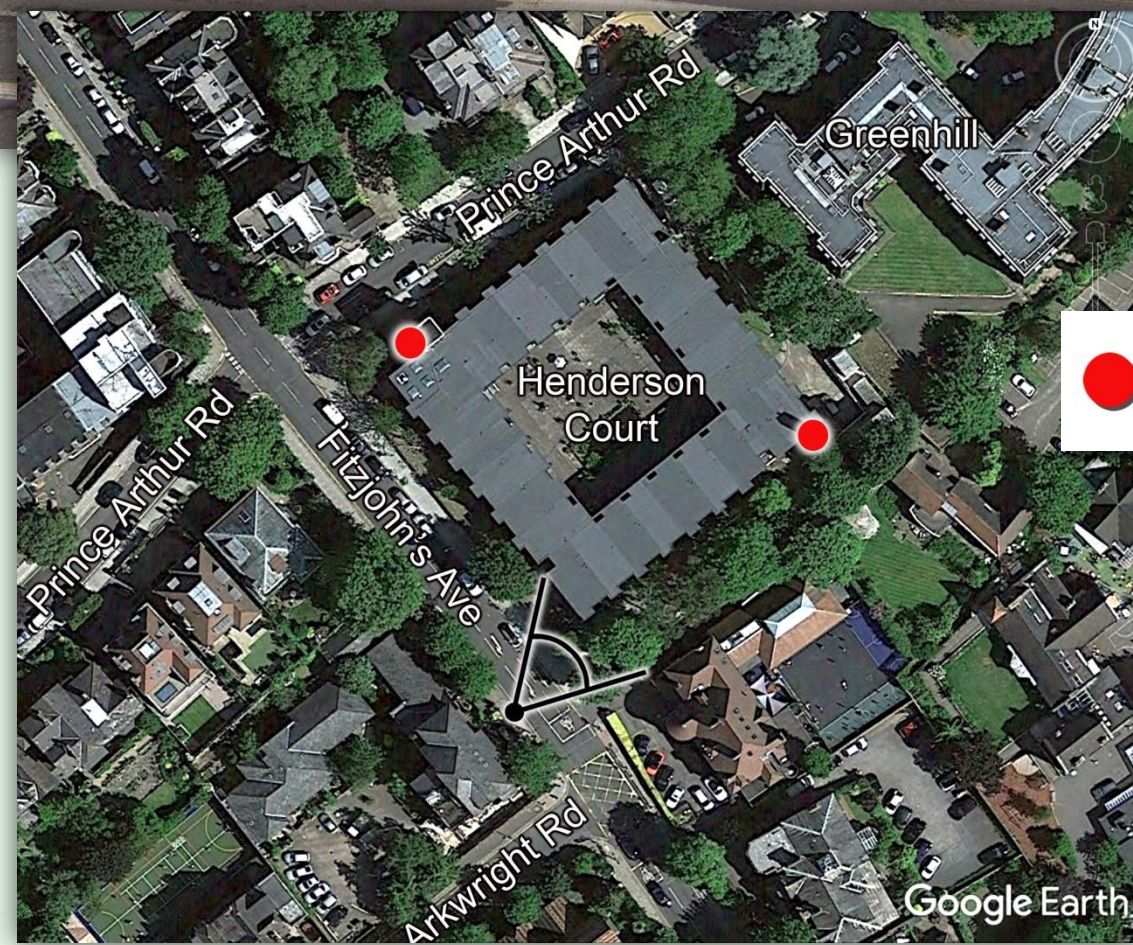

This Photograph shows as existing

Cell Site: CTIL 148399  
 Site Location: Henderson Court  
 102 Fitzjohn's Avenue  
 Hampstead  
 London  
 NW3 6NR  
 NGR: E 526540 N 185505

This Photomontage shows as proposed

**This Photomontage is for Illustrative Purposes Only**

Viewpoint: Looking Northeast from Fitzjohn's Avenue  
 Camera to nearest antenna distance: @ 68m  
 Camera setting 35mm focal length: 27mm  
 Focal length of 27mm used to show the site in context in a restricted field of view  
 Photographs: MV Imaging Ltd  
 Date : 25/01/17