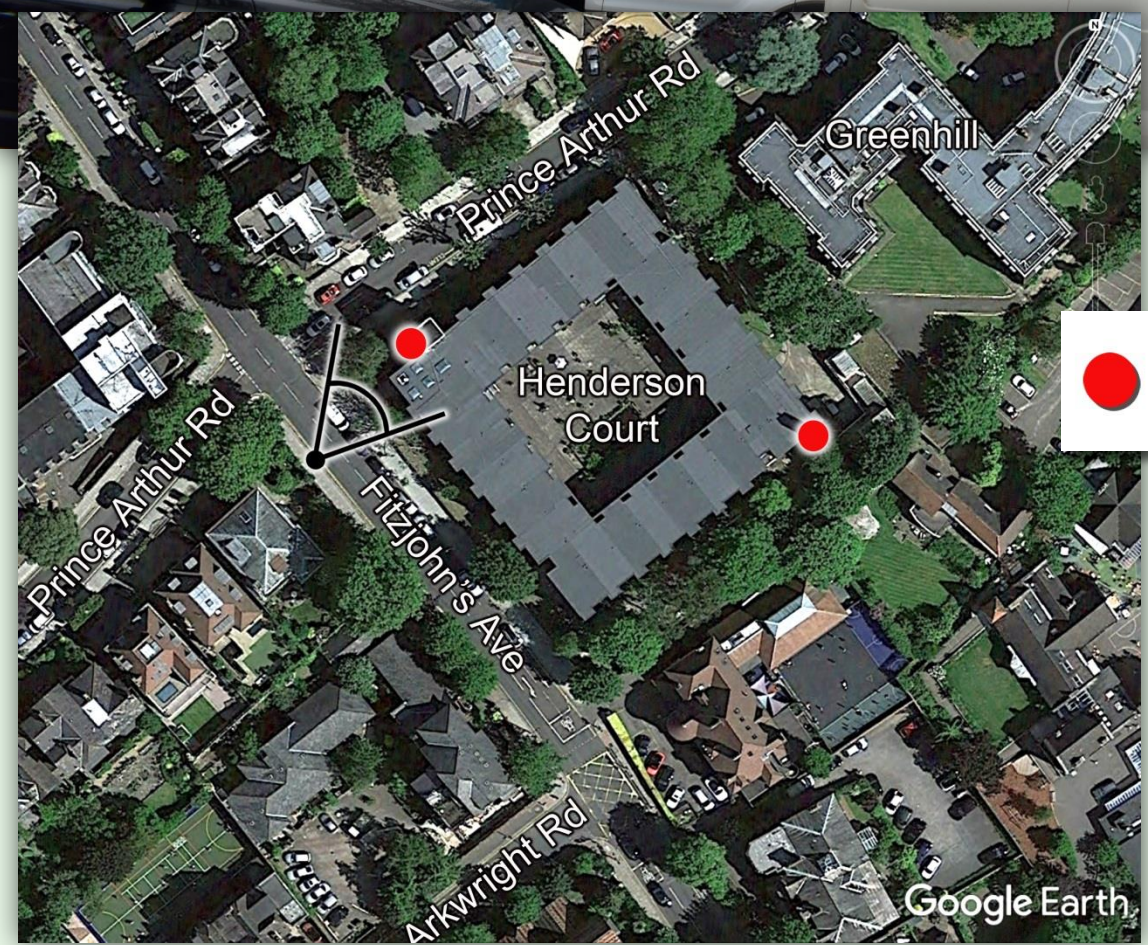

This Photograph shows as existing

Cell Site: CTIL 148399  
 Site Location: Henderson Court  
 102 Fitzjohn's Avenue  
 Hampstead  
 London  
 NW3 6NR  
 NGR: E 526540 N 185505

This Photomontage shows as proposed

**This Photomontage is for Illustrative Purposes Only**

Viewpoint: Looking Northeast from Fitzjohn's Avenue  
 Camera to nearest antenna distance: @ 26m  
 Camera setting 35mm focal length: 27mm  
 Focal length of 27mm used to show the site in context in a restricted field of view  
 Photographs: MV Imaging Ltd  
 Date : 25/01/17