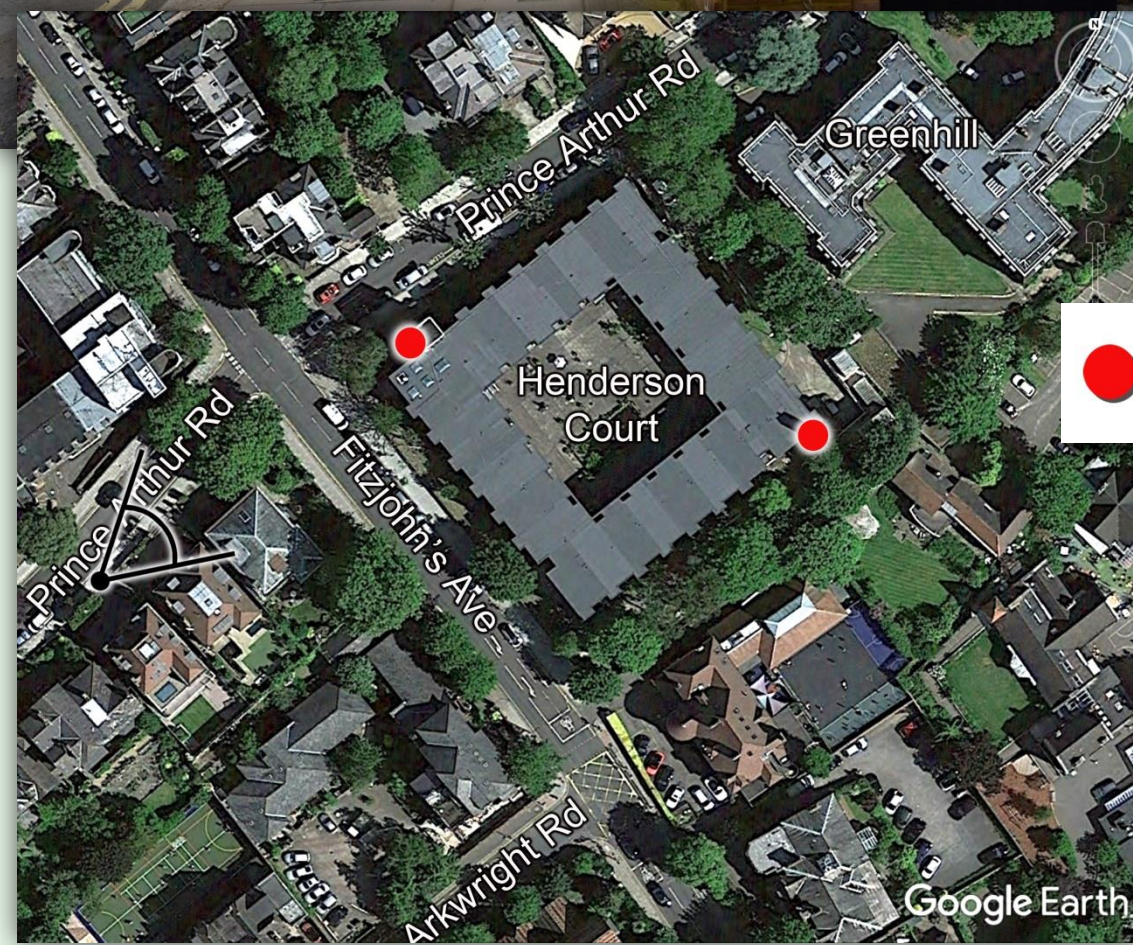

This Photograph shows as existing

Cell Site: CTIL 148399
 Site Location: Henderson Court
 102 Fitzjohn's Avenue
 Hampstead
 London
 NW3 6NR
 NGR: E 526540 N 185505

This Photomontage shows as proposed

This Photomontage is for Illustrative Purposes Only

Viewpoint: Looking Northeast from Prince Arthur Road
 Camera to nearest antenna distance: @ 67m
 Camera setting 35mm focal length: 27mm
 Focal length of 27mm used to show the site in context in a restricted field of view
 Photographs: MV Imaging Ltd
 Date : 25/01/17