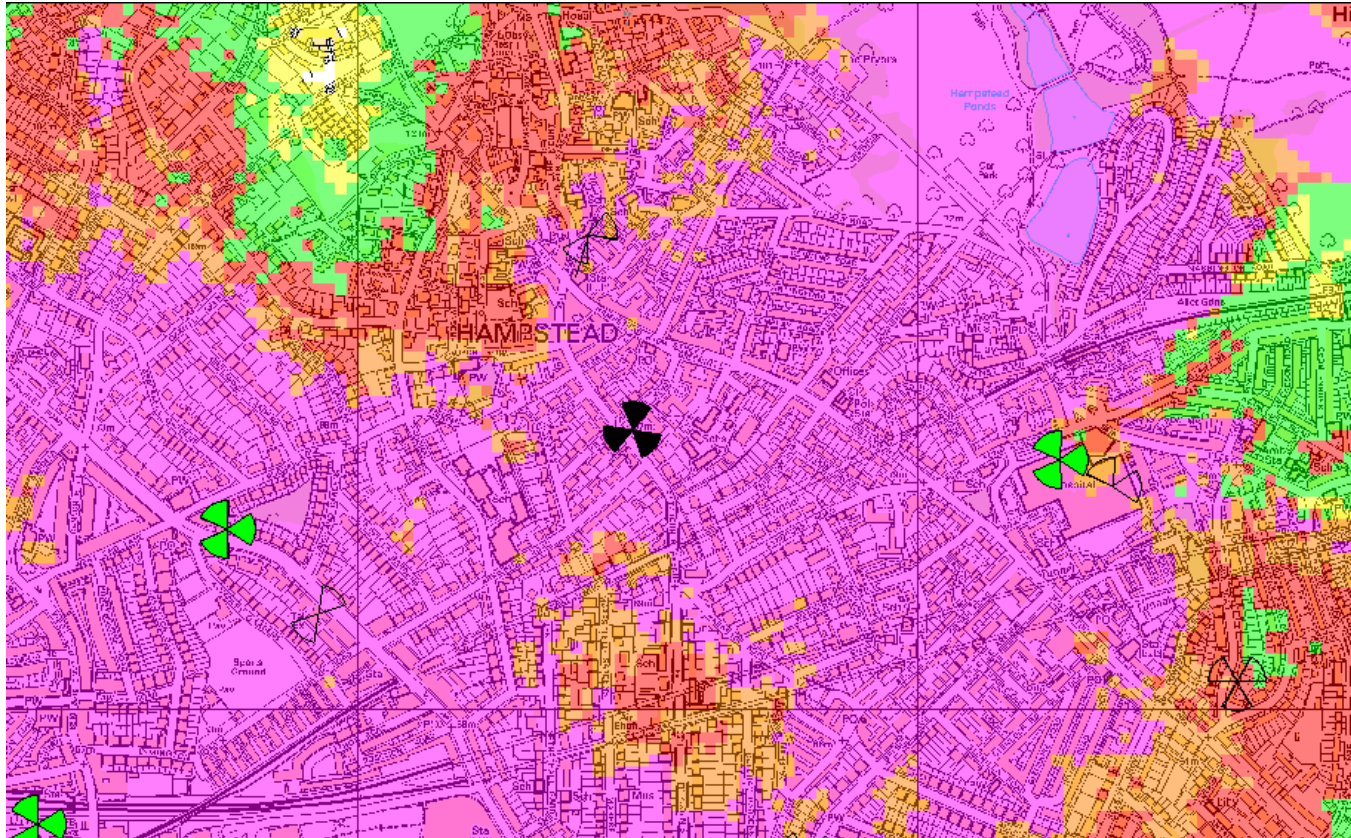

Vodafone site 86104 coverage

London Design Team

3G existing coverage without VF site 86104

- Indoor Dense Urban
- Indoor Urban
- Indoor Suburban
- In Car
- Outdoor

3G future coverage with new VF site 86104

- Indoor Dense Urban
- Indoor Urban
- Indoor Suburban
- In Car
- Outdoor