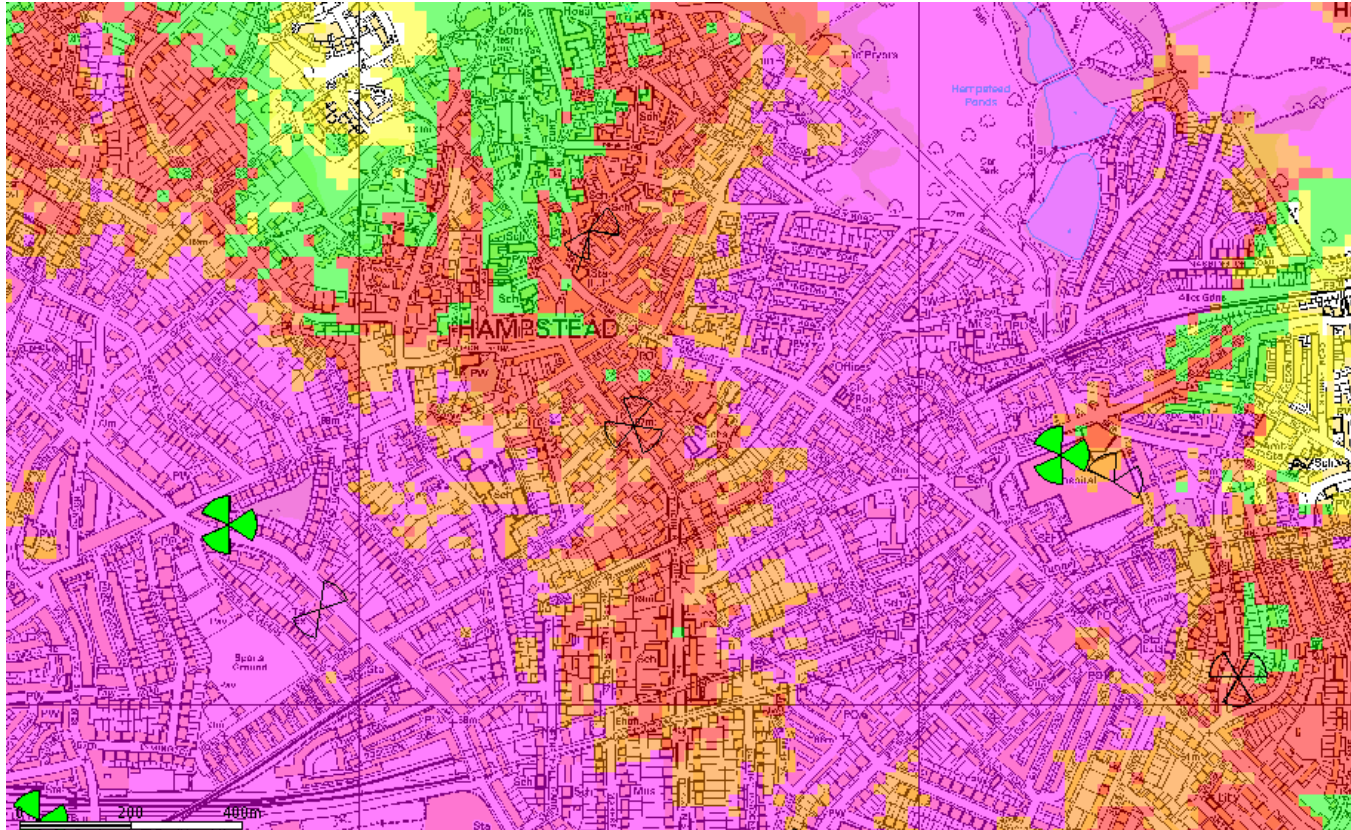

Vodafone site 86104 coverage

London Design Team

3G existing coverage without VF site 86104

- Indoor Dense Urban
- Indoor Urban
- Indoor Suburban
- In Car
- Outdoor

3G future coverage with new VF site 86104

- Indoor Dense Urban
- Indoor Urban
- Indoor Suburban
- In Car
- Outdoor