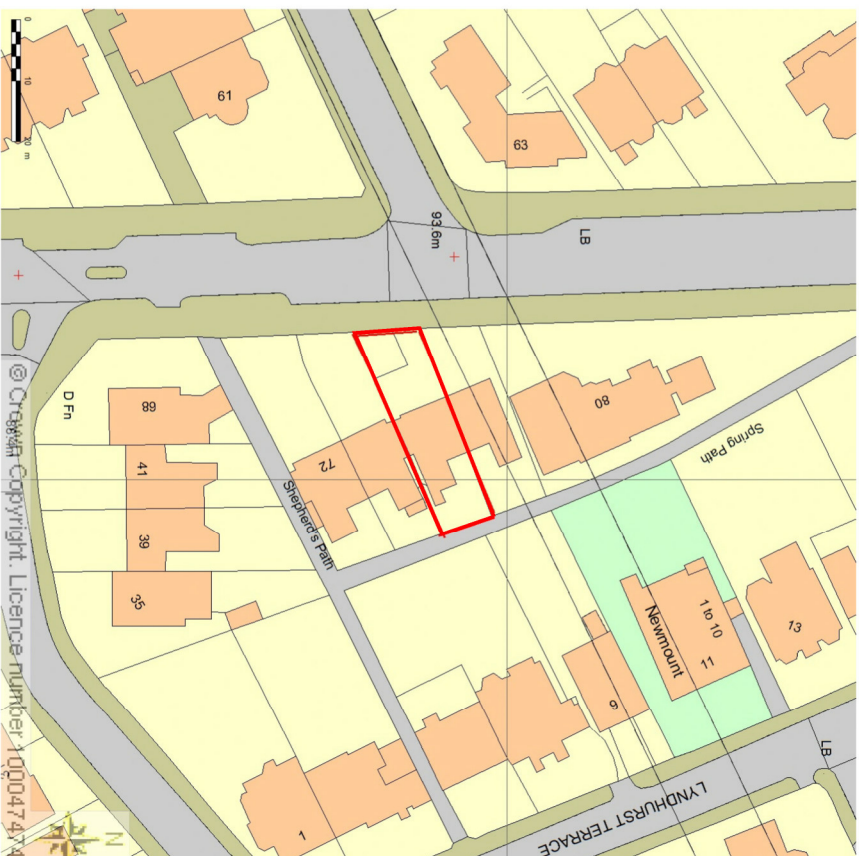

CENTRE COORDINATES: 526593 , 185287

FOR PLANNING

| \* | mm/dd/yy | Description | By |

project	76 Fitzjohn's Avenue			date	scale	drawn
	London, NW3 5LS					
drawing	Site Location Plan			drwg. no	rev.	-

**BB PARTNERSHIP LTD**