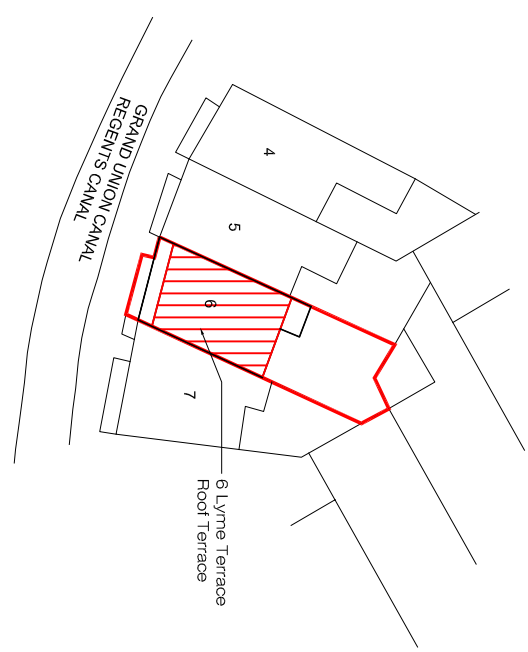

Location Plan

SCALE 1:1250 @ A3

Site Plan

SCALE 1:500 @ A3

Lucia Pflocker Architecture Ltd

Address: 66A Rathcode Gardens
London N8 9NB
Office: +44 (0) 7919208639
Mail: mail@luciapflocker.com
Website: www.luciapflocker.com

ADDITIONAL NOTES:

REVISIONS:

NO	DATE	DESCRIPTION	BY
00	10.01.2017	FOR PLANNING	LP

Client: PRIVATE CLIENT

Project: 6 Lyne Terrace, London NW1 0SN

Title: Location Plan and Site Plan

Scale	Dwg. No.	Rev.
1 / 1250	LP-02	00
Date	10/01/17	
Drawn	Project Number	
LP	0039	
Checked		
LP		