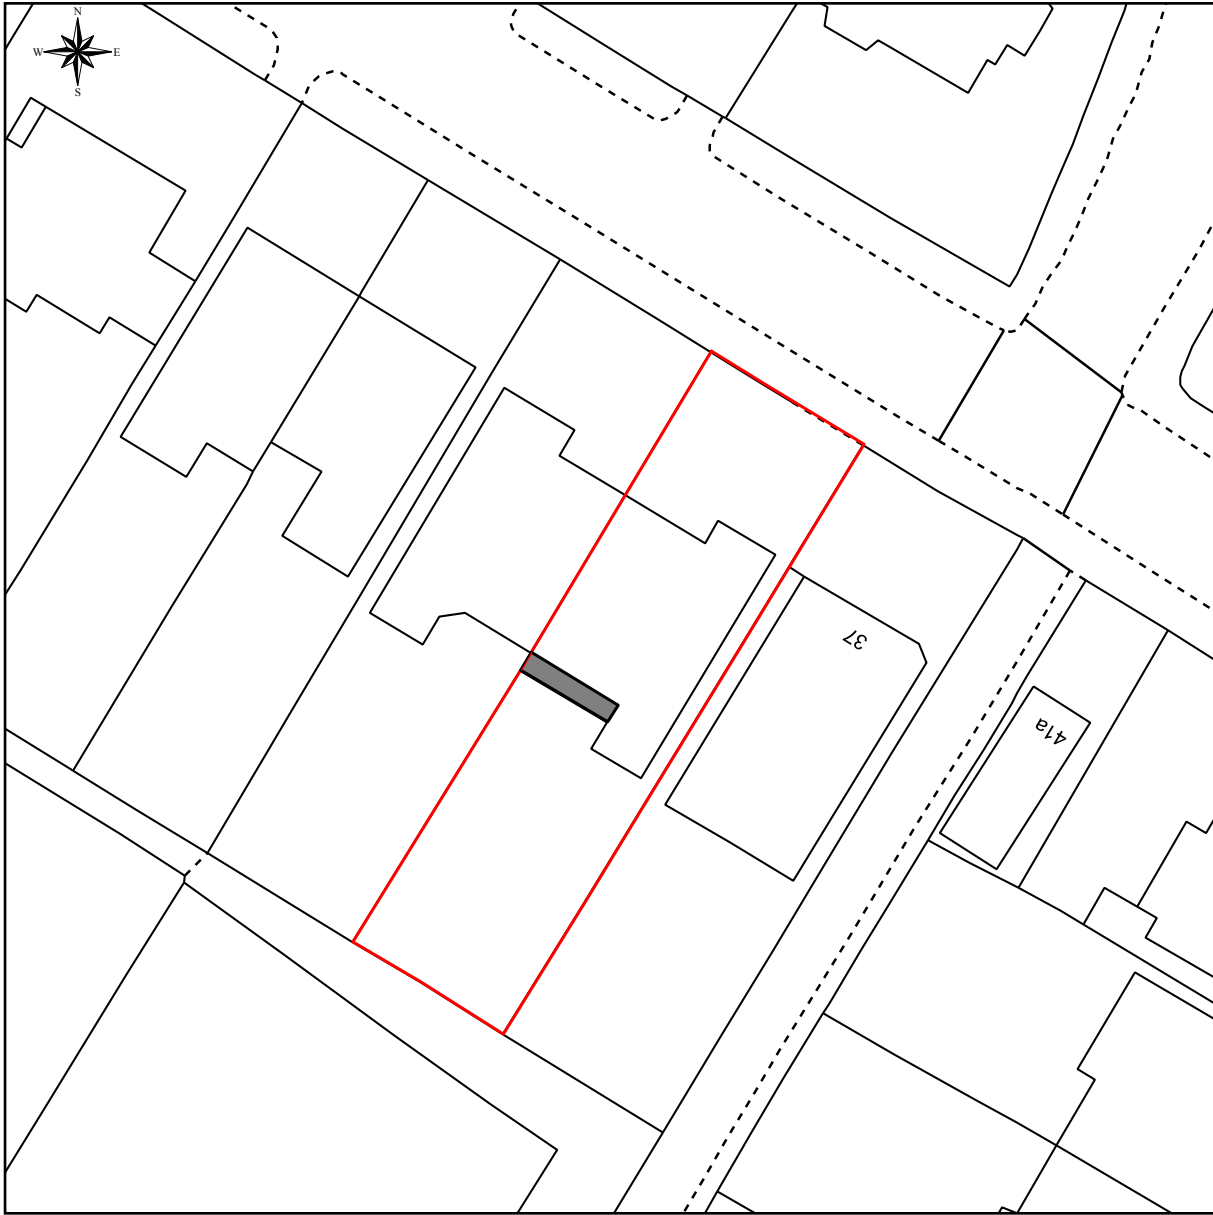

Site Plan/Block Plan of NW3 7PG

This Plan includes the following Licensed Data: OS MasterMap, Black and White Site Plan/Block Plan by the Ordnance Survey National Geographic Database and incorporating surveyed revision available at the date of production. Reproduction in whole or in part is prohibited without the prior permission of Ordnance Survey. The representation of a road, track or path is no evidence of a right of way. The representation of features, as lines is no evidence of a property boundary. © Crown copyright and database rights, 2017. Ordnance Survey 0100031673

0m 5m 10m 15m 20m 25m 30m 35m 40m

Scale: 1:500, paper size: A4