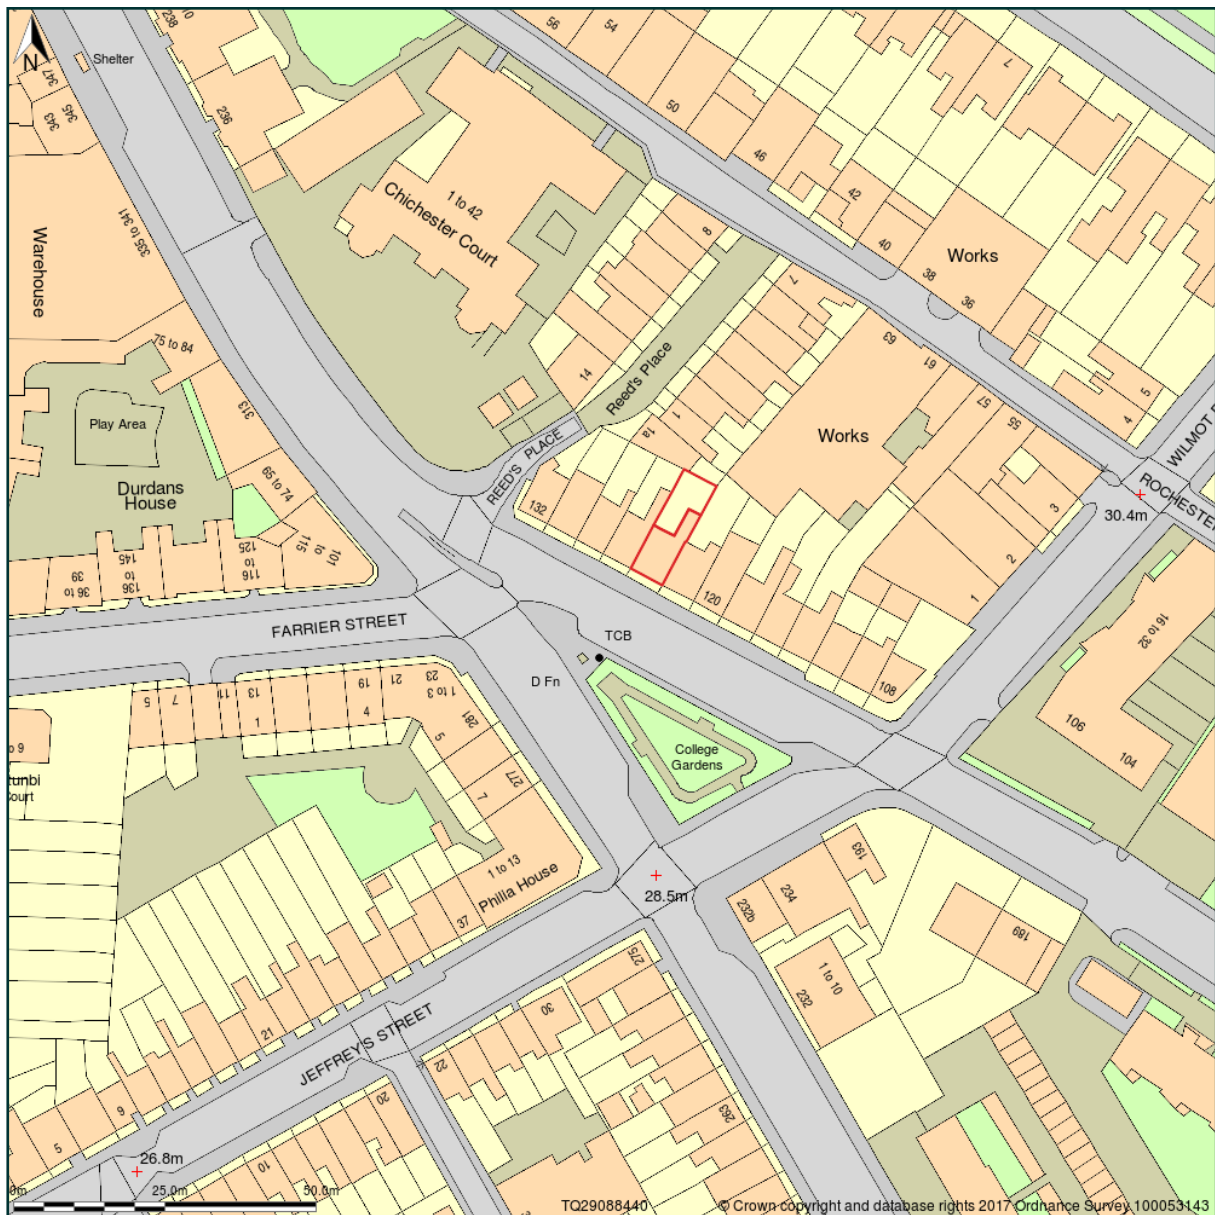

124 St Pancras Way, St. Pancras Way, London, NW1 9NB

Site Plan shows area bounded by: 528986.08, 184304.79 529186.08, 184504.79 (at a scale of 1:1250), OSGridRef: TQ29088440. The representation of a road, track or path is no evidence of a right of way. The representation of features as lines is no evidence of a property boundary.

Produced on 13th Mar 2017 from the Ordnance Survey National Geographic Database and incorporating surveyed revision available at this date. Reproduction in whole or part is prohibited without the prior permission of Ordnance Survey. © Crown copyright 2017. Supplied by www.buyaplan.co.uk a licensed Ordnance Survey partner (100053143). Unique plan reference: #00202637-8D99F4