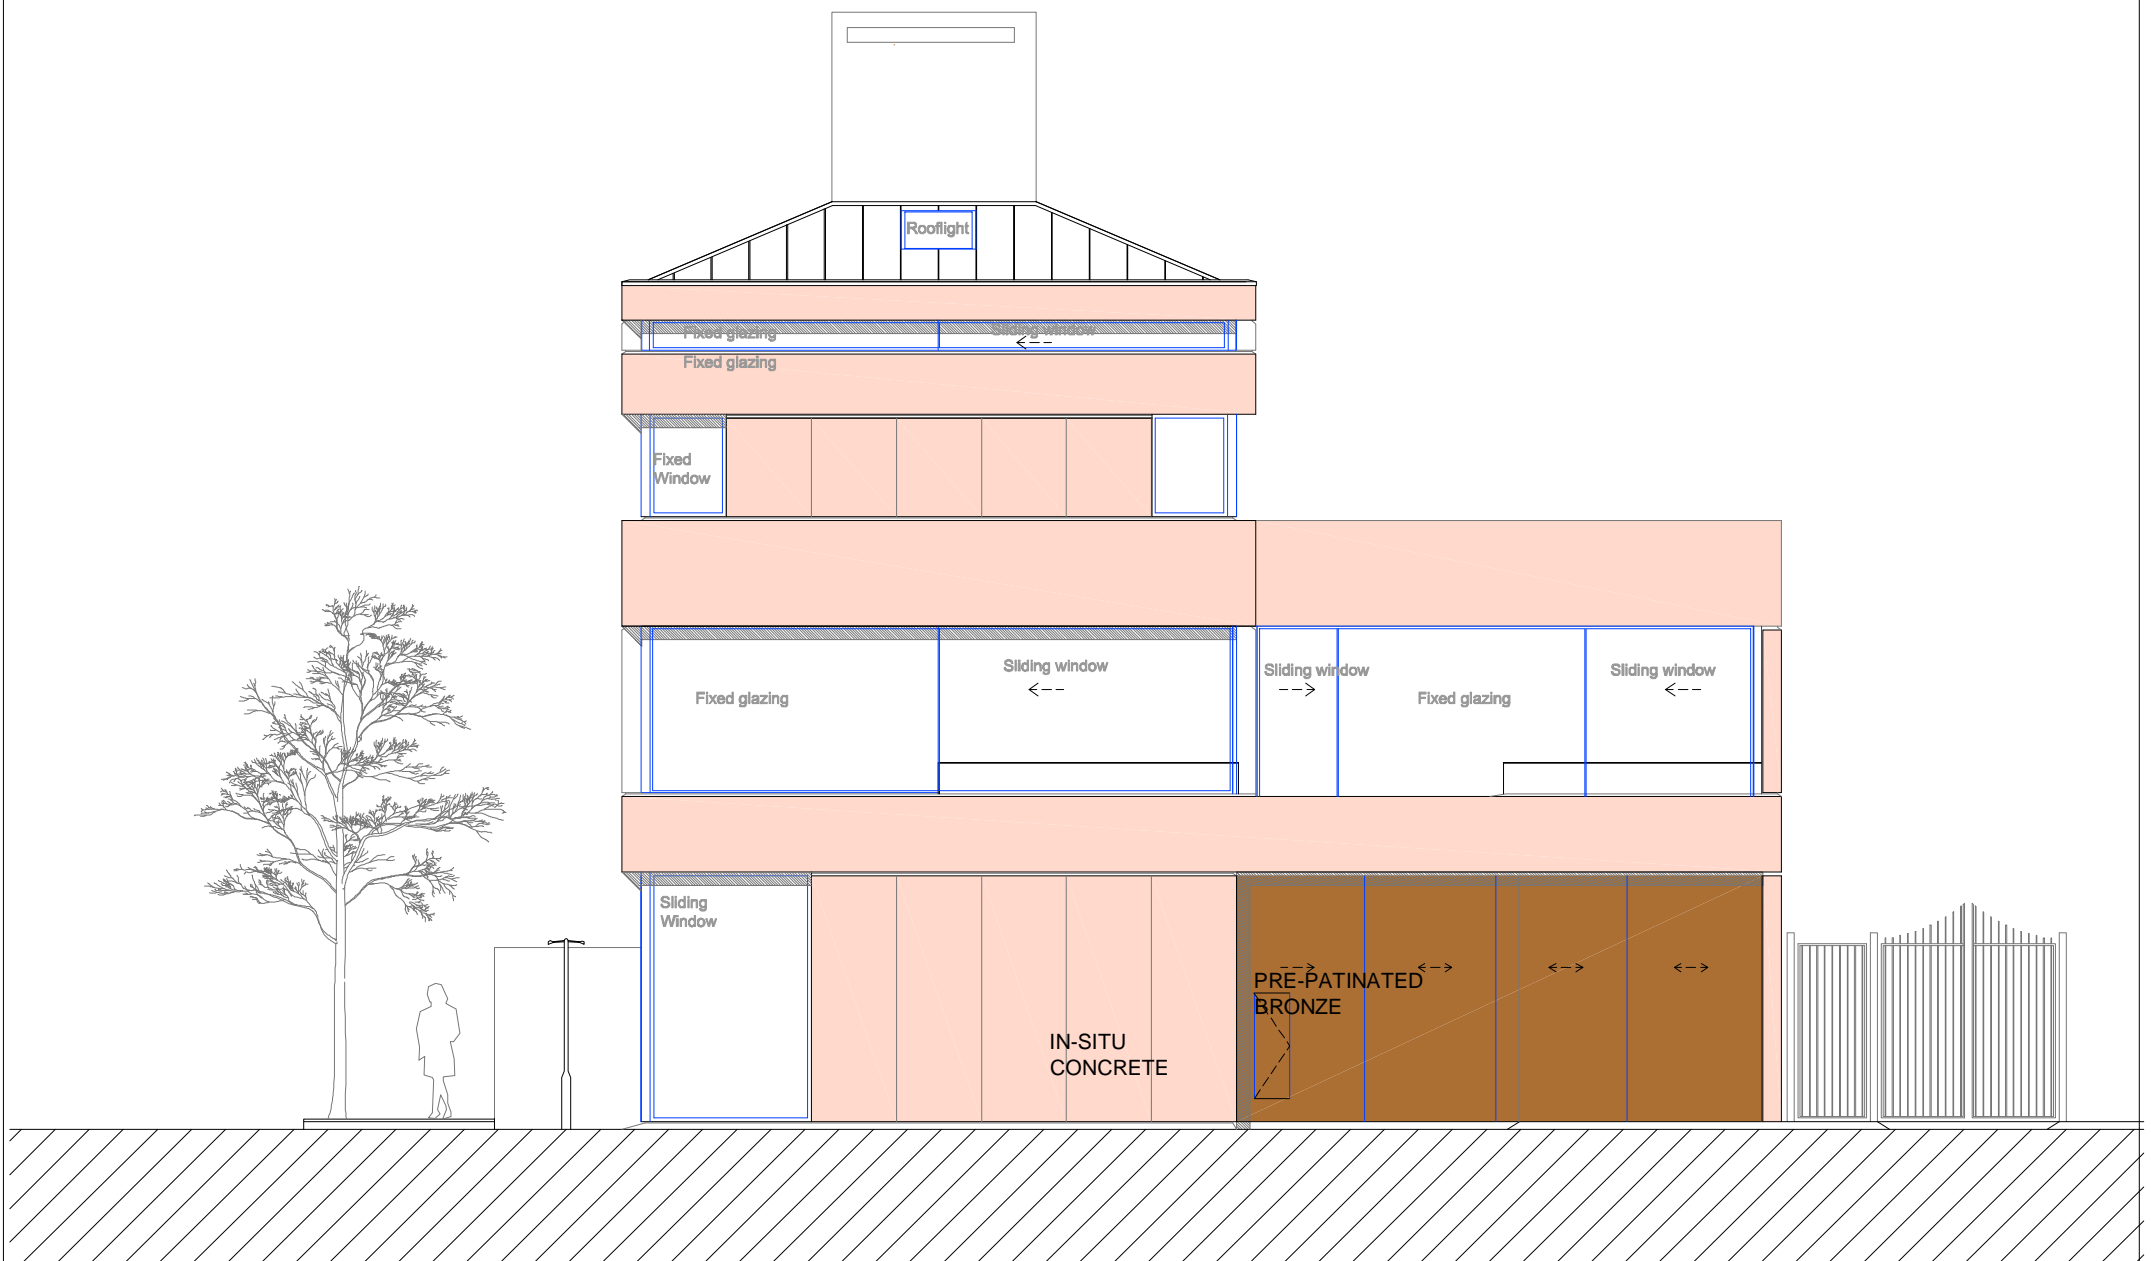

WEST ELEVATION

EAST ELEVATION

SOUTH ELEVATION

**HENNING STUMMEL**  
ARCHITECTS Ltd

Tin House  
2 Smugglers Yard, Devonport Road  
London W12 8HU, United Kingdom  
+44 (0) 797 313 1882  
mail@henningstummelarchitects.co.uk  
www.henningstummelarchitects.co.uk

Date	Drawn	Description	Project No.	101_152 Royal College Street	
28-02-17	E.S	Minor amendments to Planning	Drawing Title	Proposed Elevations	
06-03-17	E.S	Revision to Minor amendments to Planning	Date	July 2015	Scale 1:100 @ A3
08-03-17	E.S	Minor amendments - Original Roof	Drawing No.	101_PA_200	Rev. G