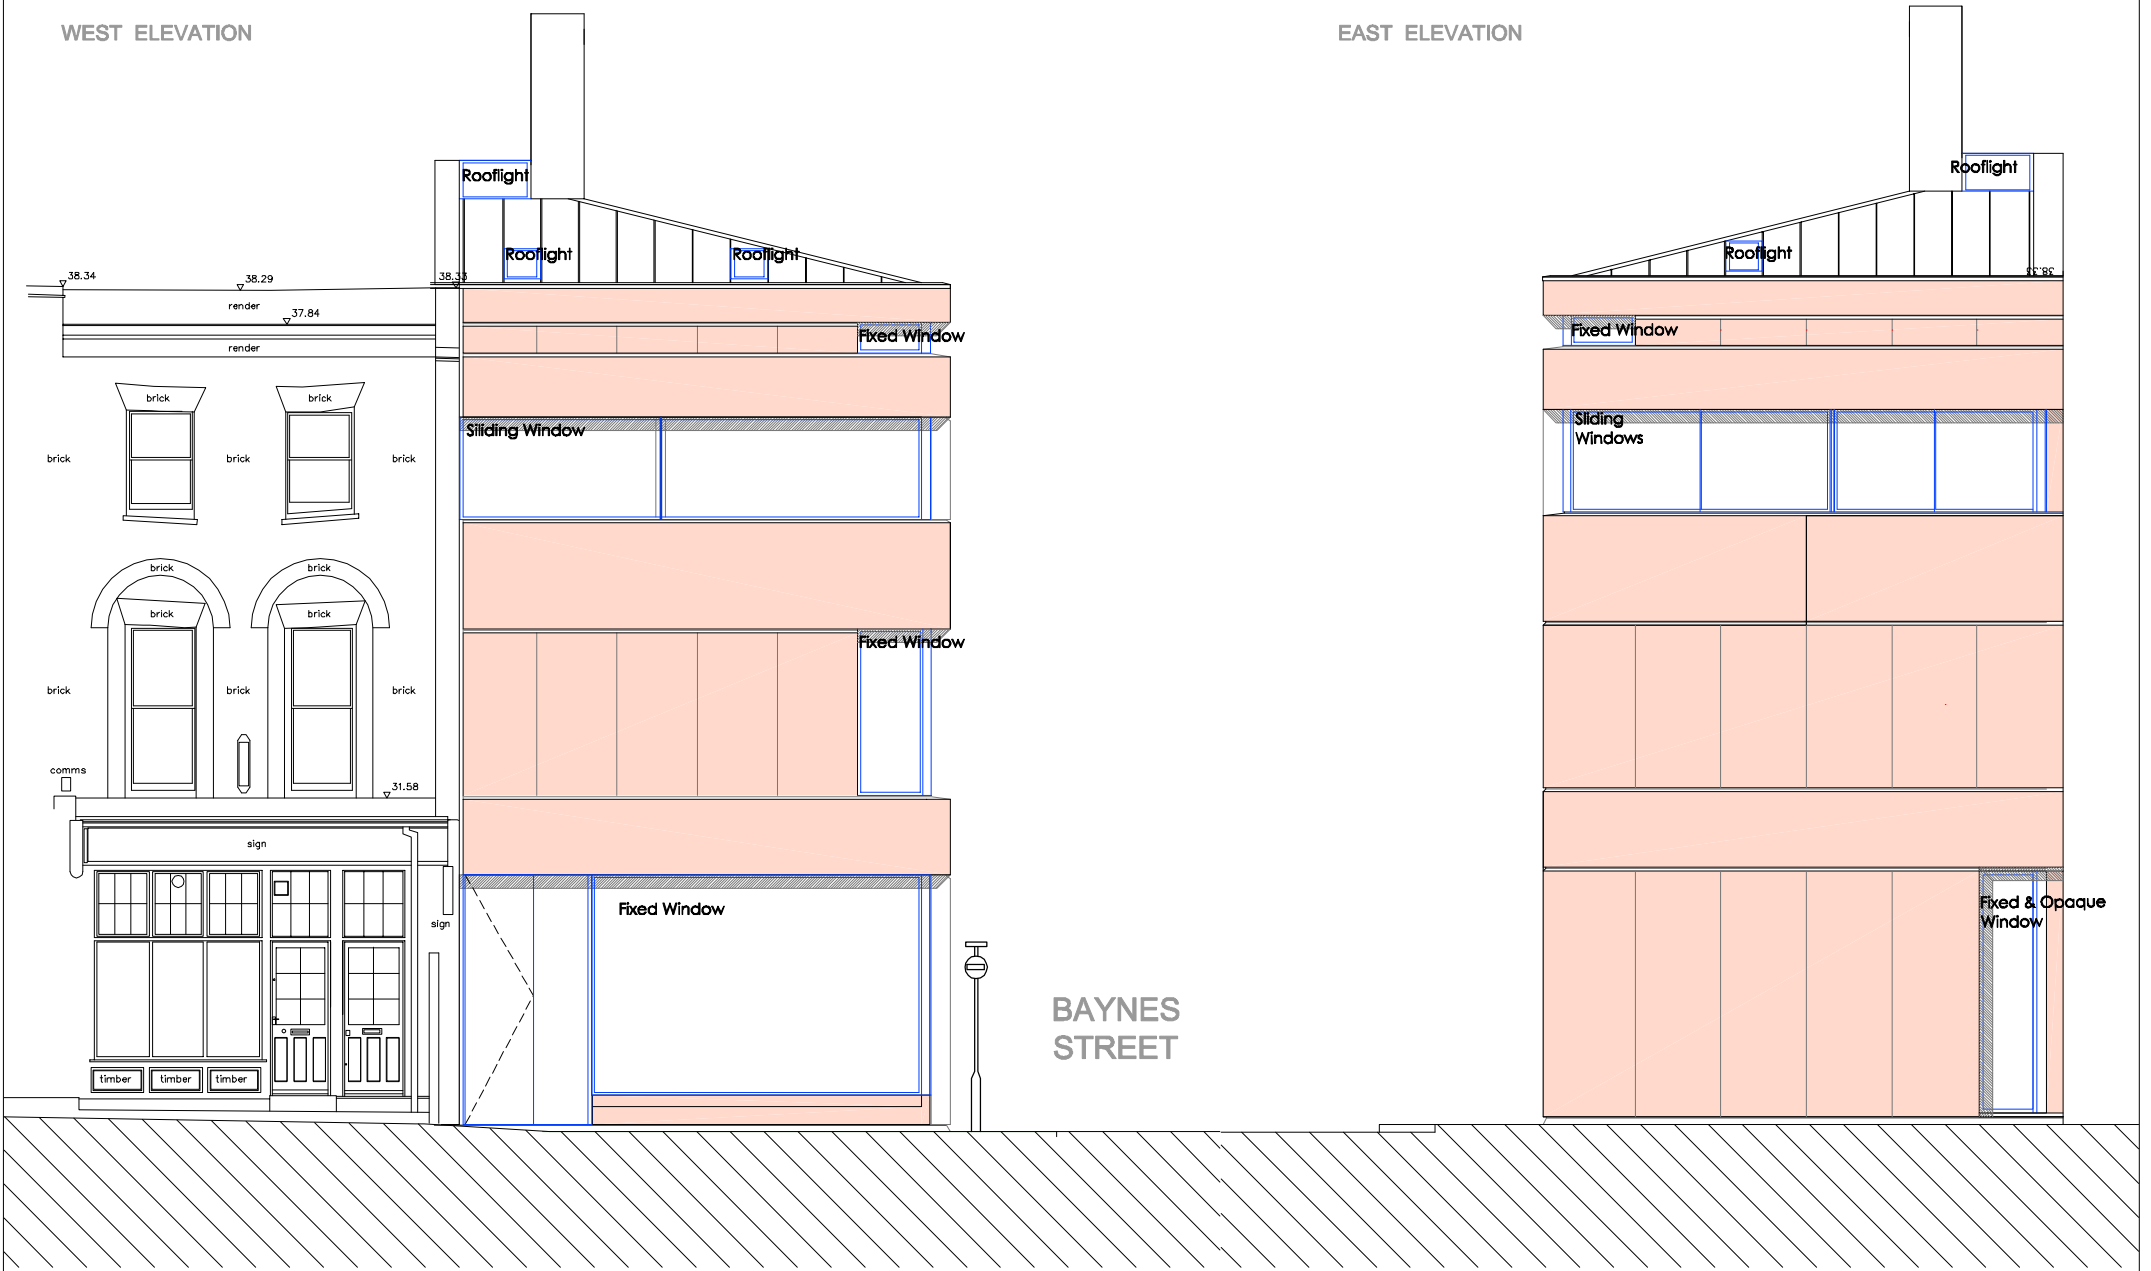

WEST ELEVATION

EAST ELEVATION

SOUTH ELEVATION

**HENNING STUMMEL**  
ARCHITECTS Ltd

Tin House  
2 Smugglers Yard, Devonport Road  
London W12 8HU, United Kingdom  
+44 (0) 797 313 1882  
mail@henningstummelarchitects.co.uk  
www.henningstummelarchitects.co.uk

Date	Drawn	Description	Project No.	101_152 Royal College Street	
28-02-17	E.S	Minor amendments to Planning	Drawing Title	Proposed Elevations	
06-03-17	E.S	Revision to Minor amendments to Planning	Date	July 2015	Scale 1:100 @ A3
08-03-17	E.S	Minor amendments - Original Roof	Drawing No.	101_PA_200	Rev. G